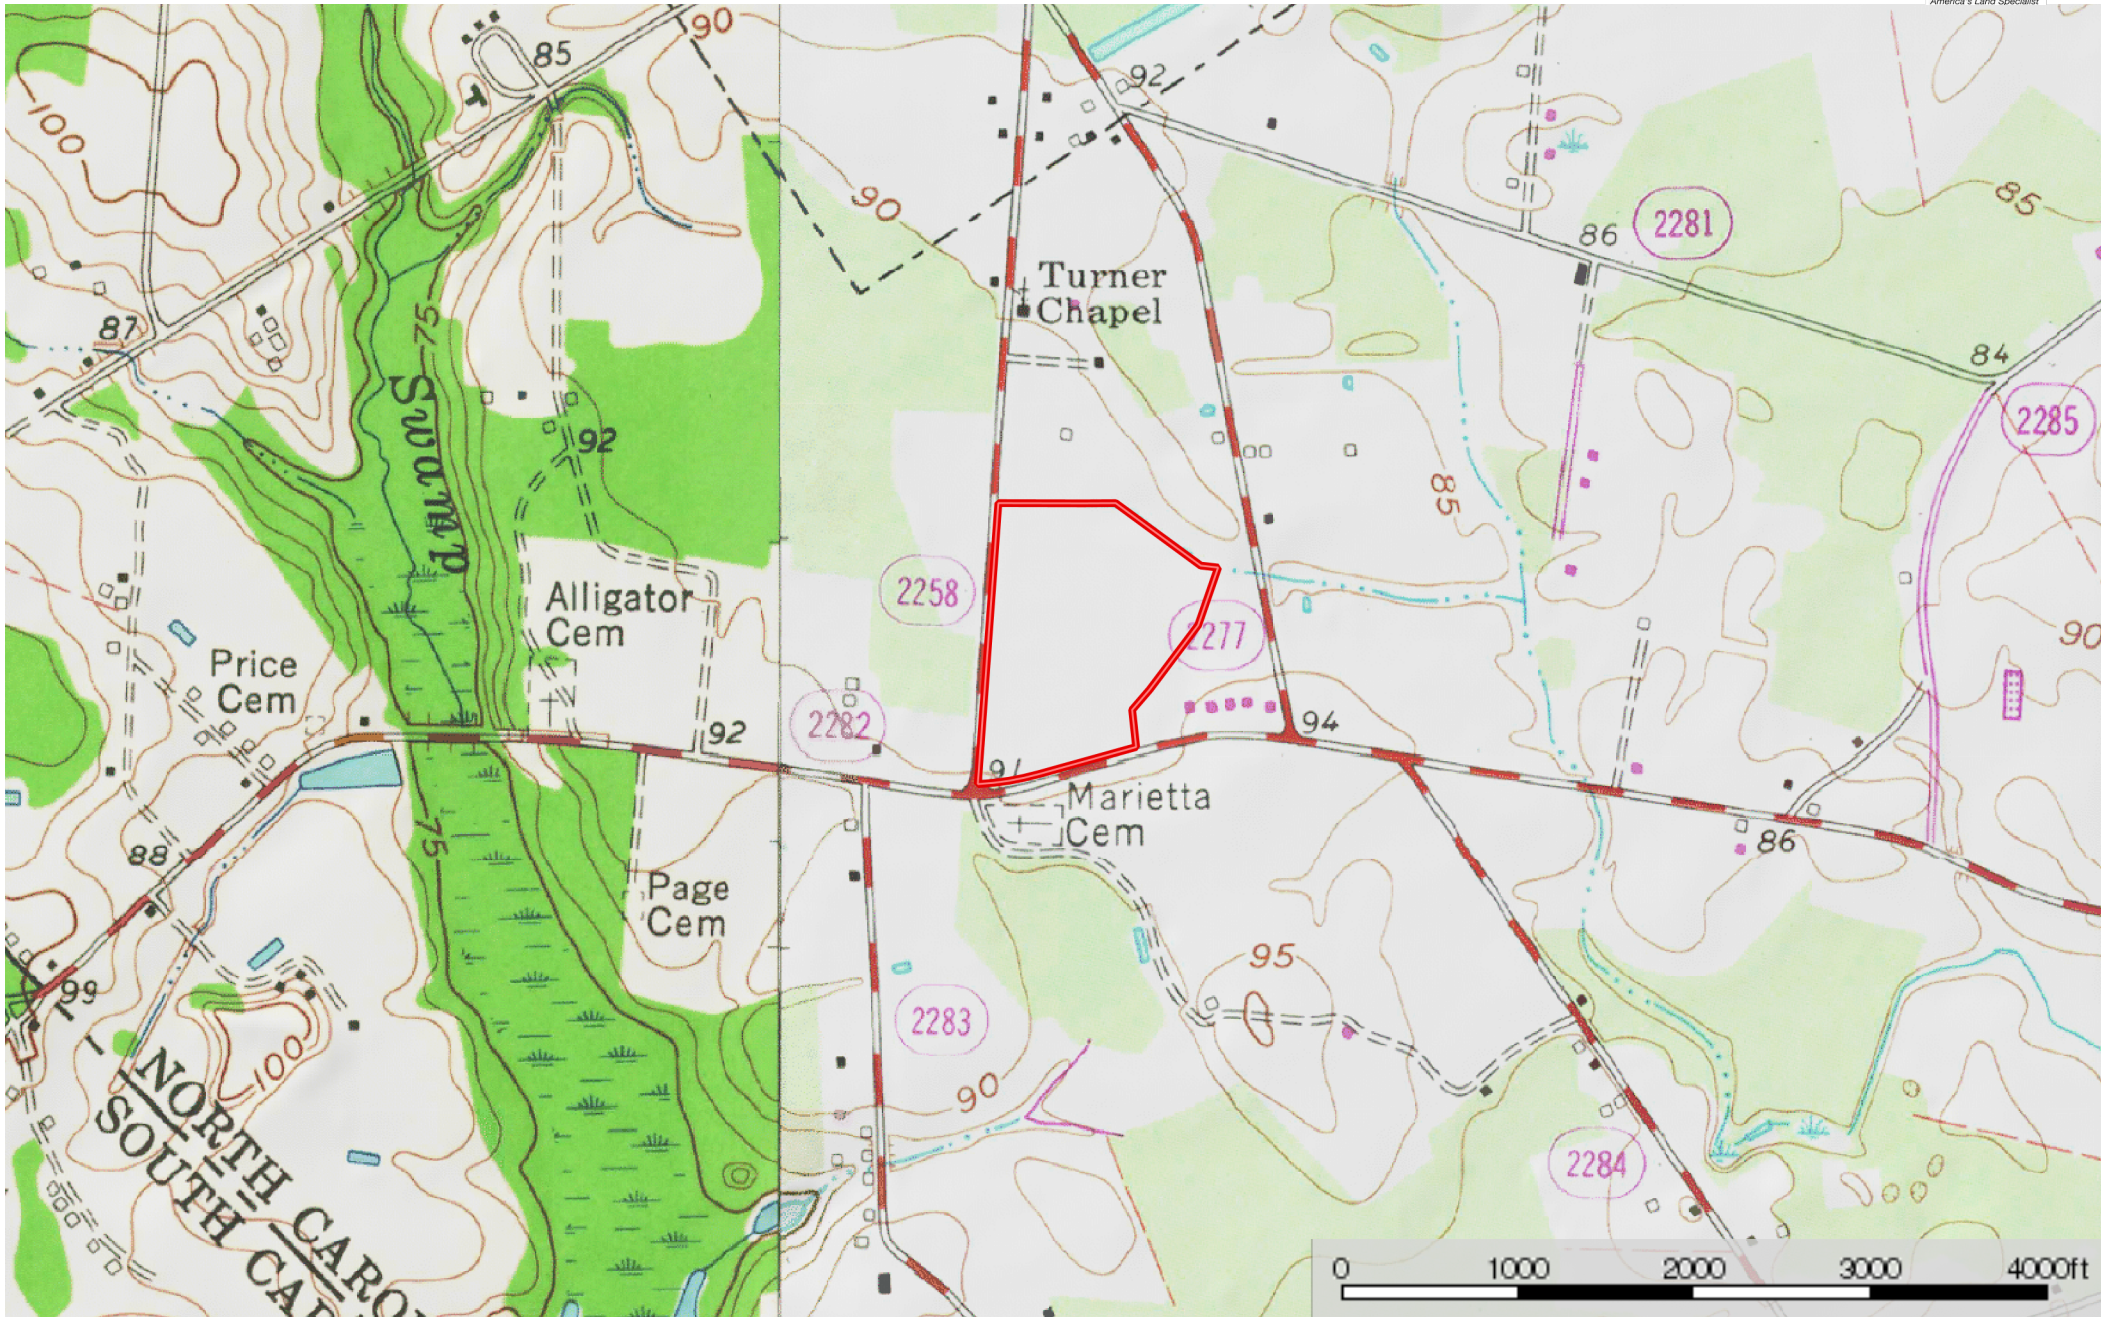

24 ac Enzor Robeson JP
Robeson County, North Carolina, 24 AC +/-

Boundary