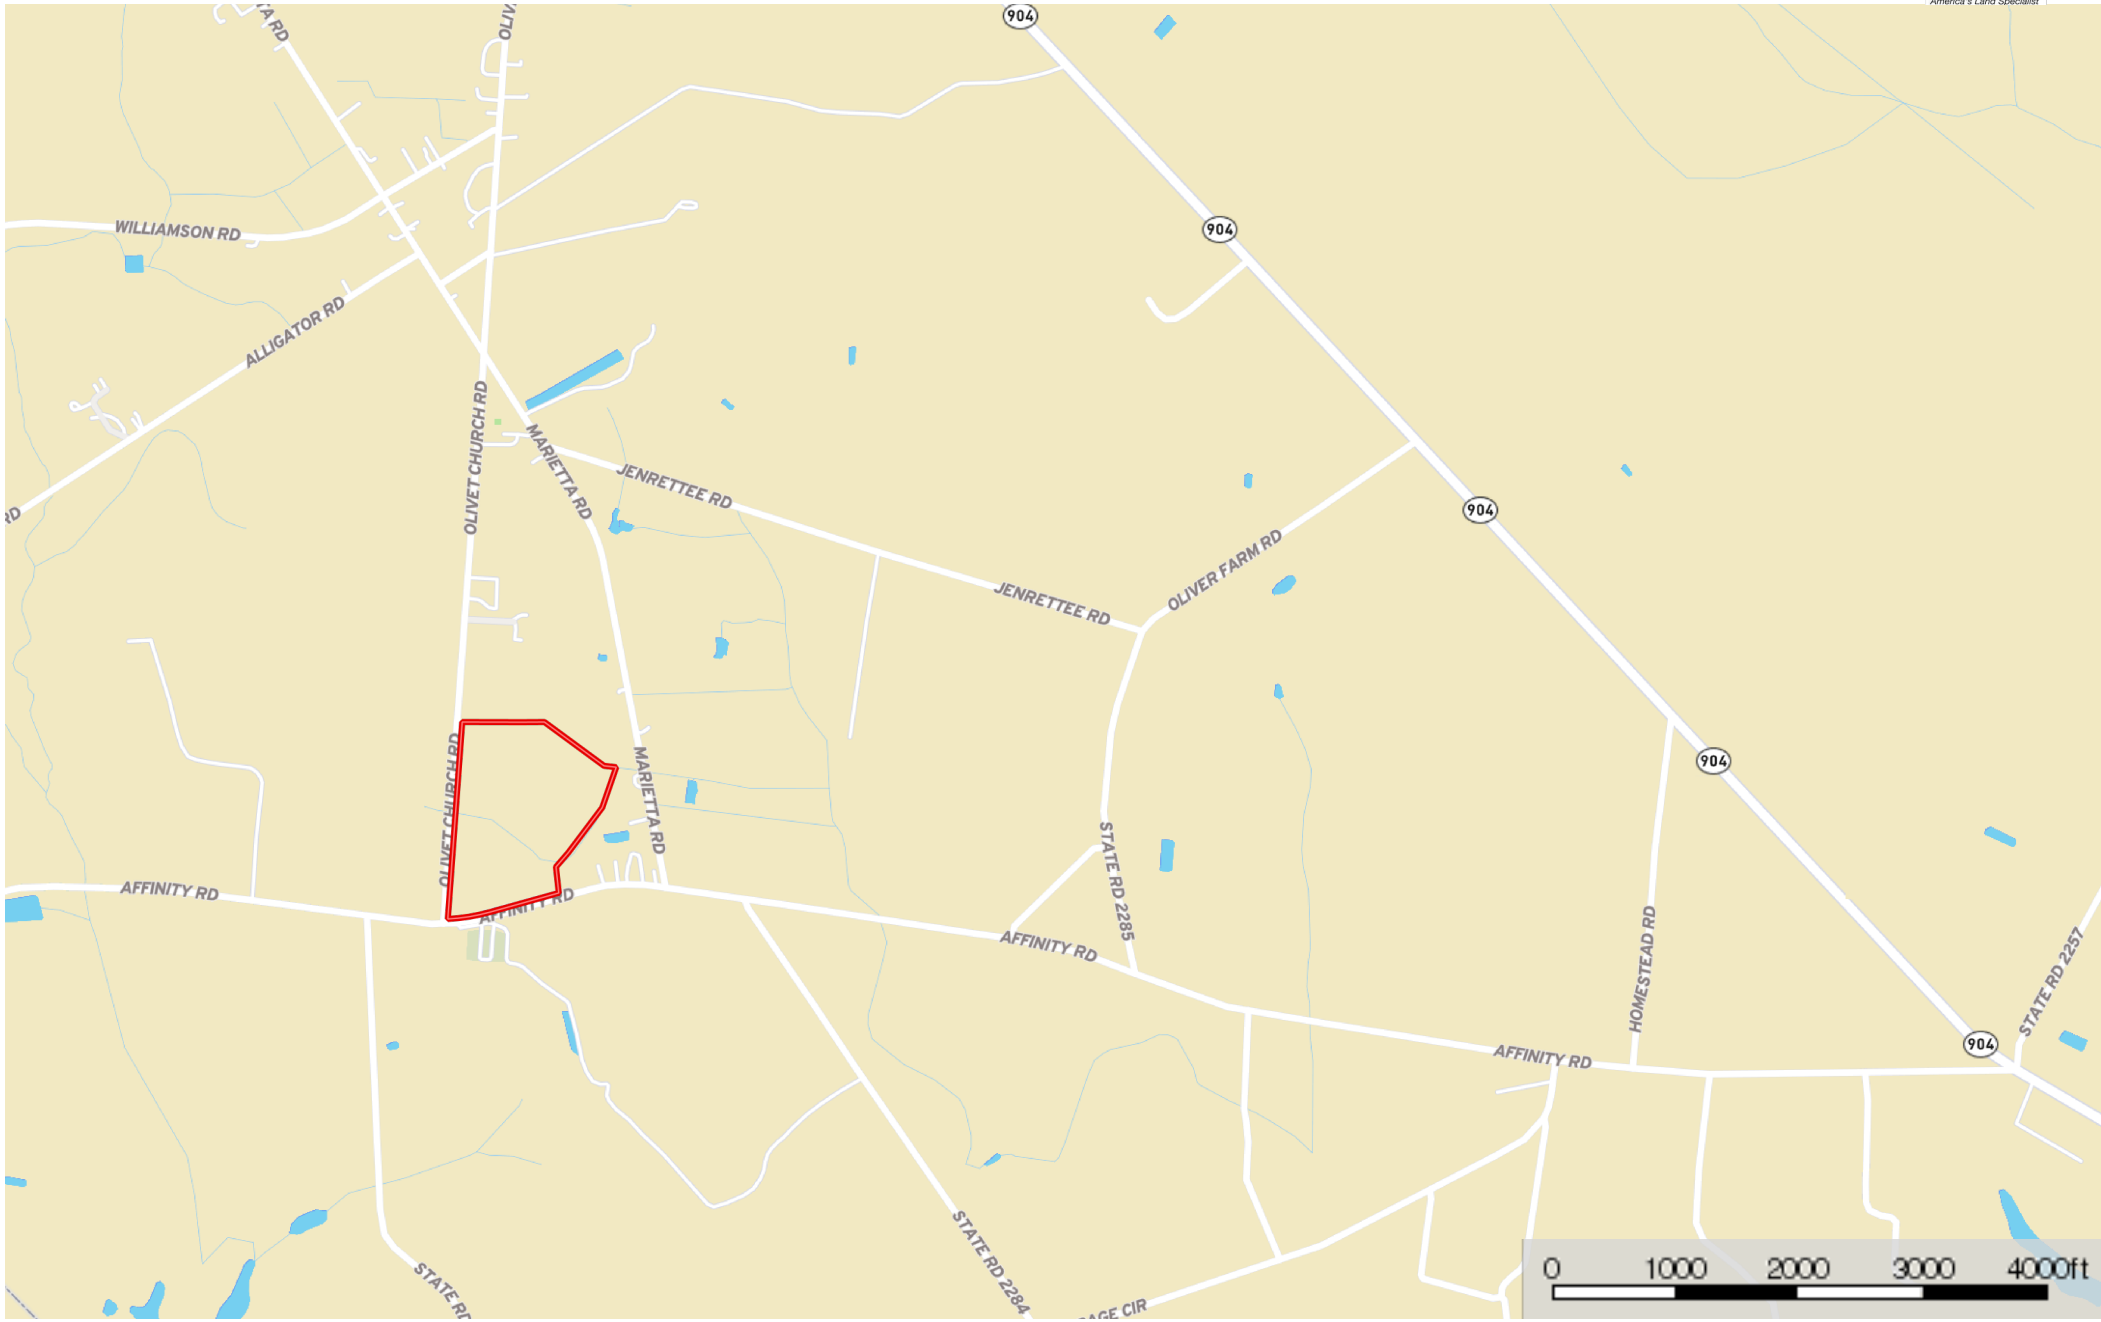

# 24 ac Enzor Robeson JP

Robeson County, North Carolina, 24 AC +/-

Boundary