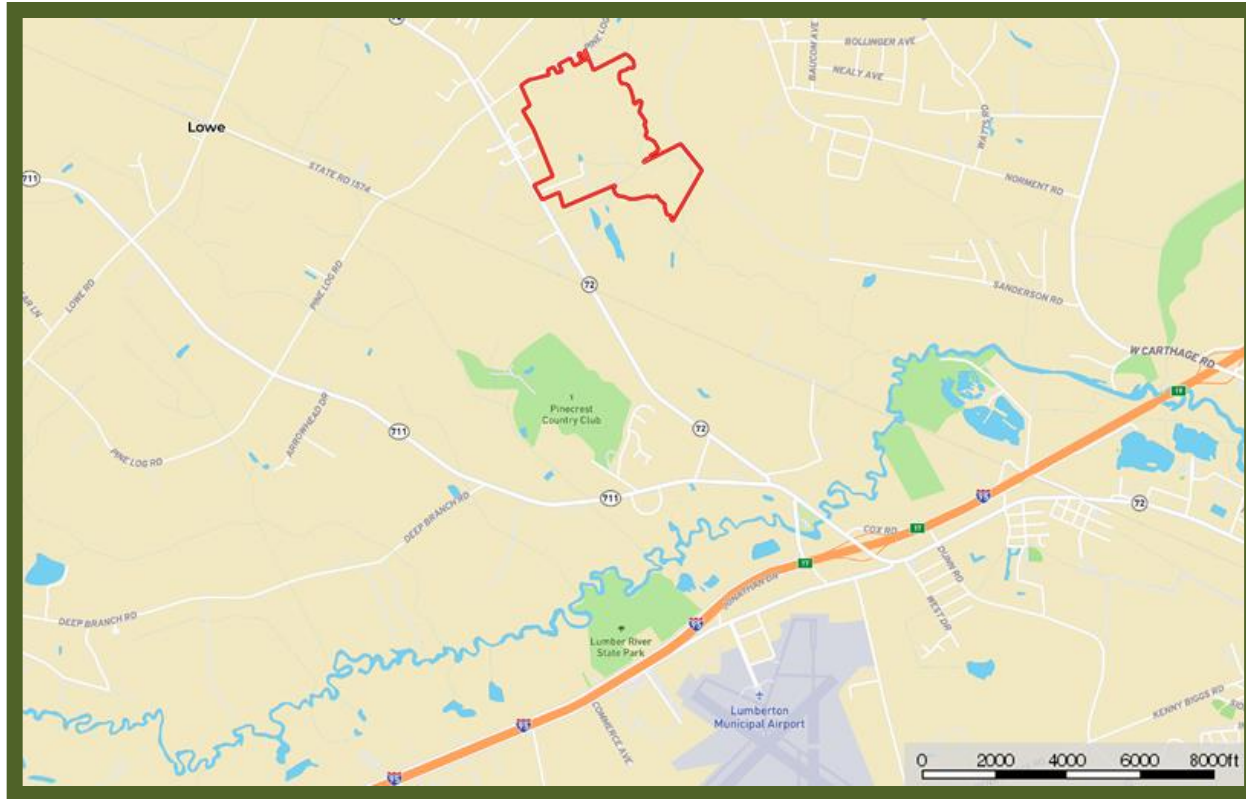

# Goose Lake Estate Location Map

Marty Lanier  
(910) 617-4326  
mlanier@mossyoakproperties.com

Owners and owner's agents make no claims as to the accuracy of this map. This is not an official survey.