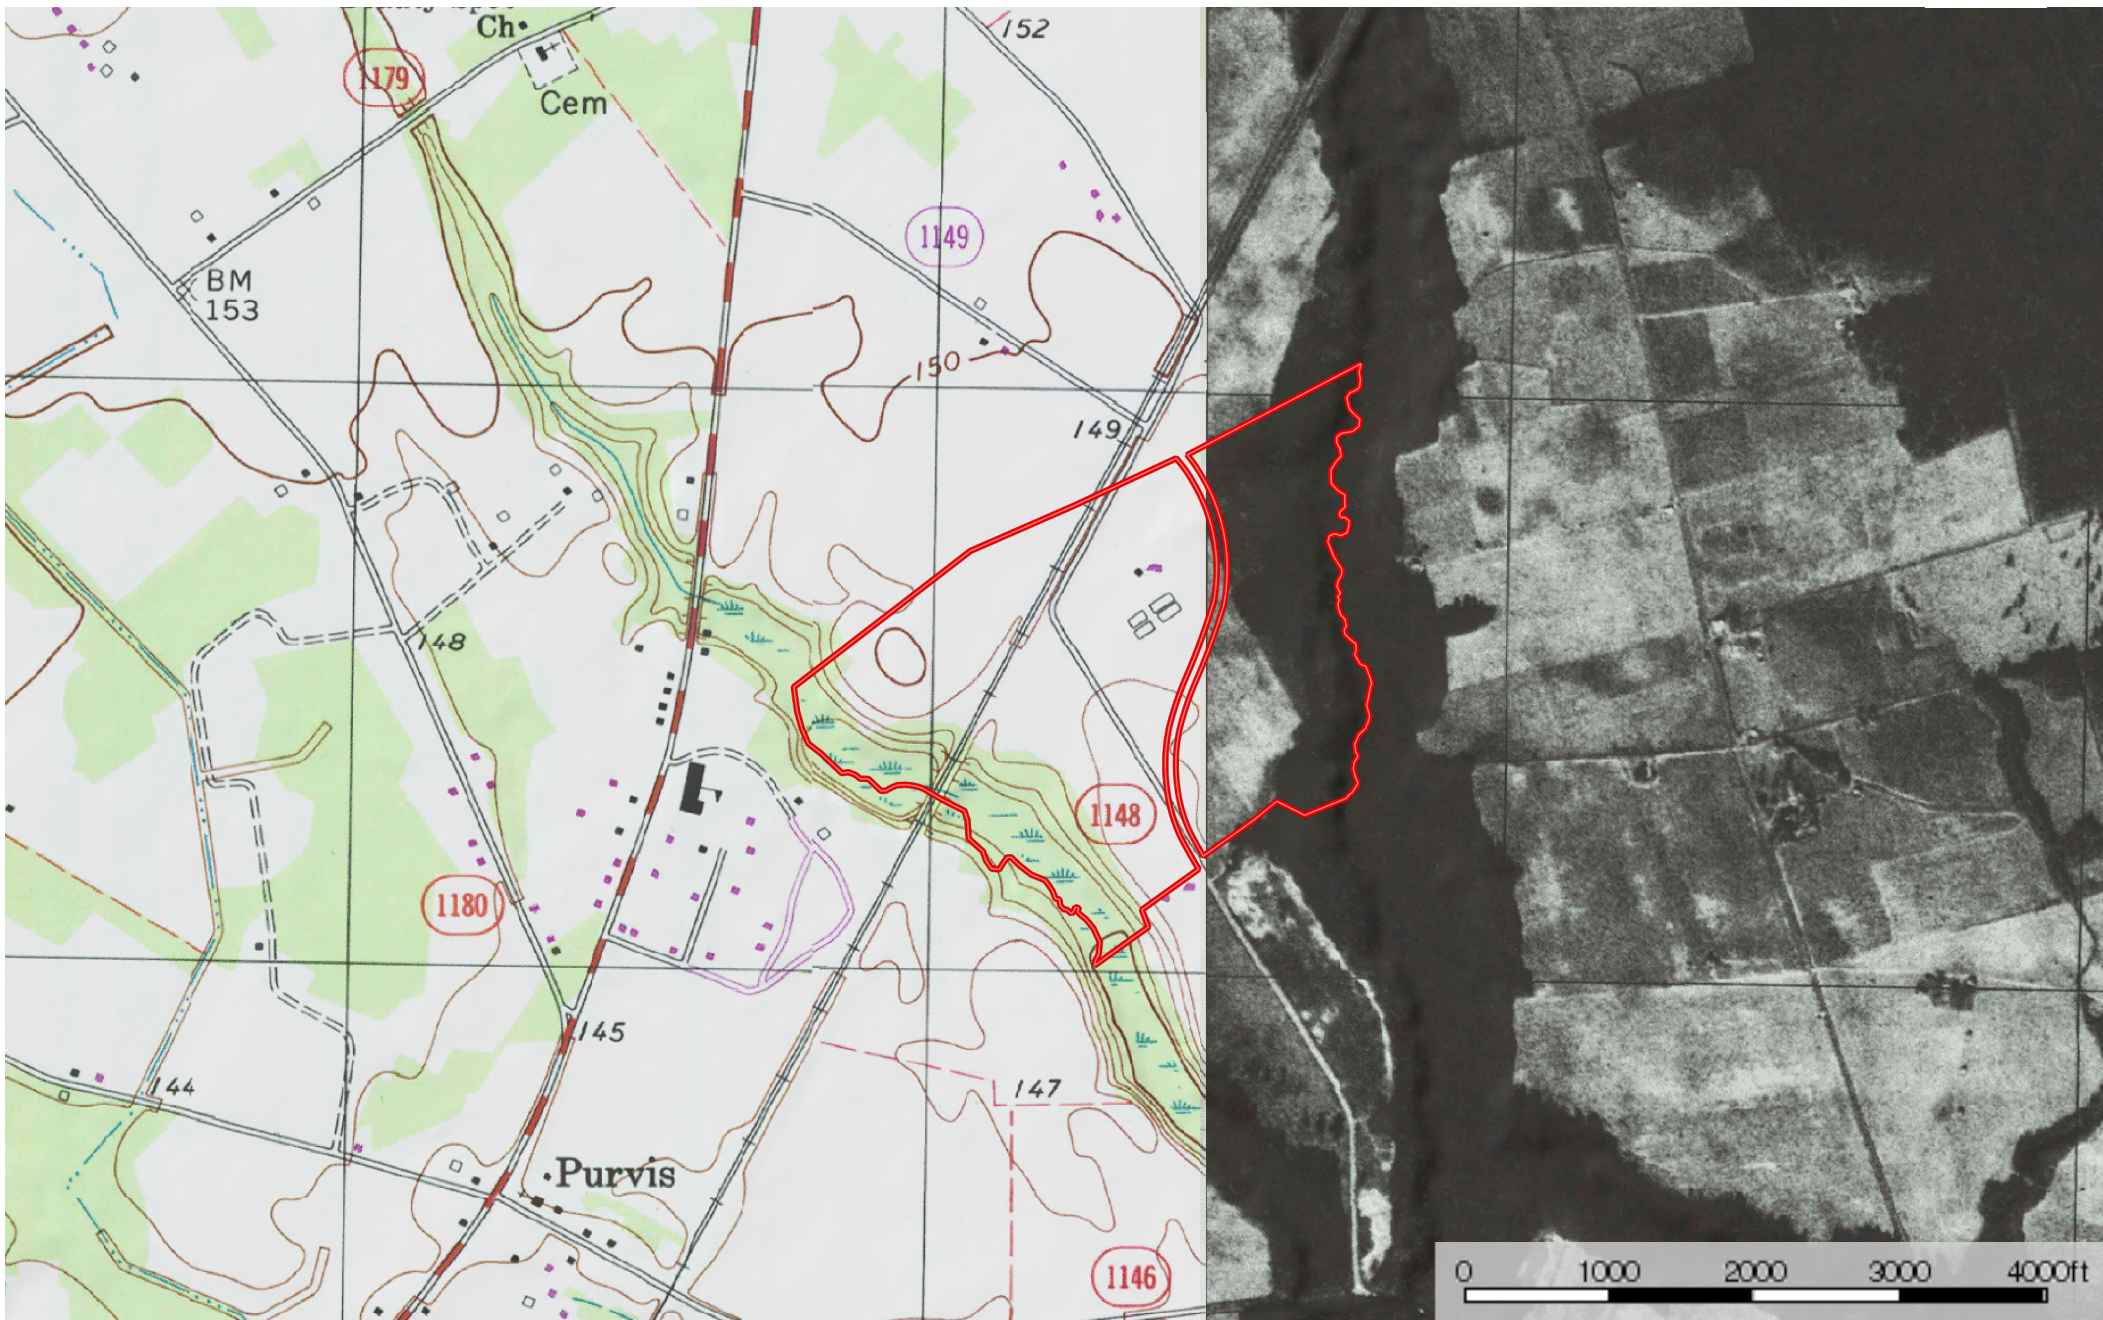

# 130 ac Adams Robeson BC

Robeson County, North Carolina, 130 AC +/-

 Boundary