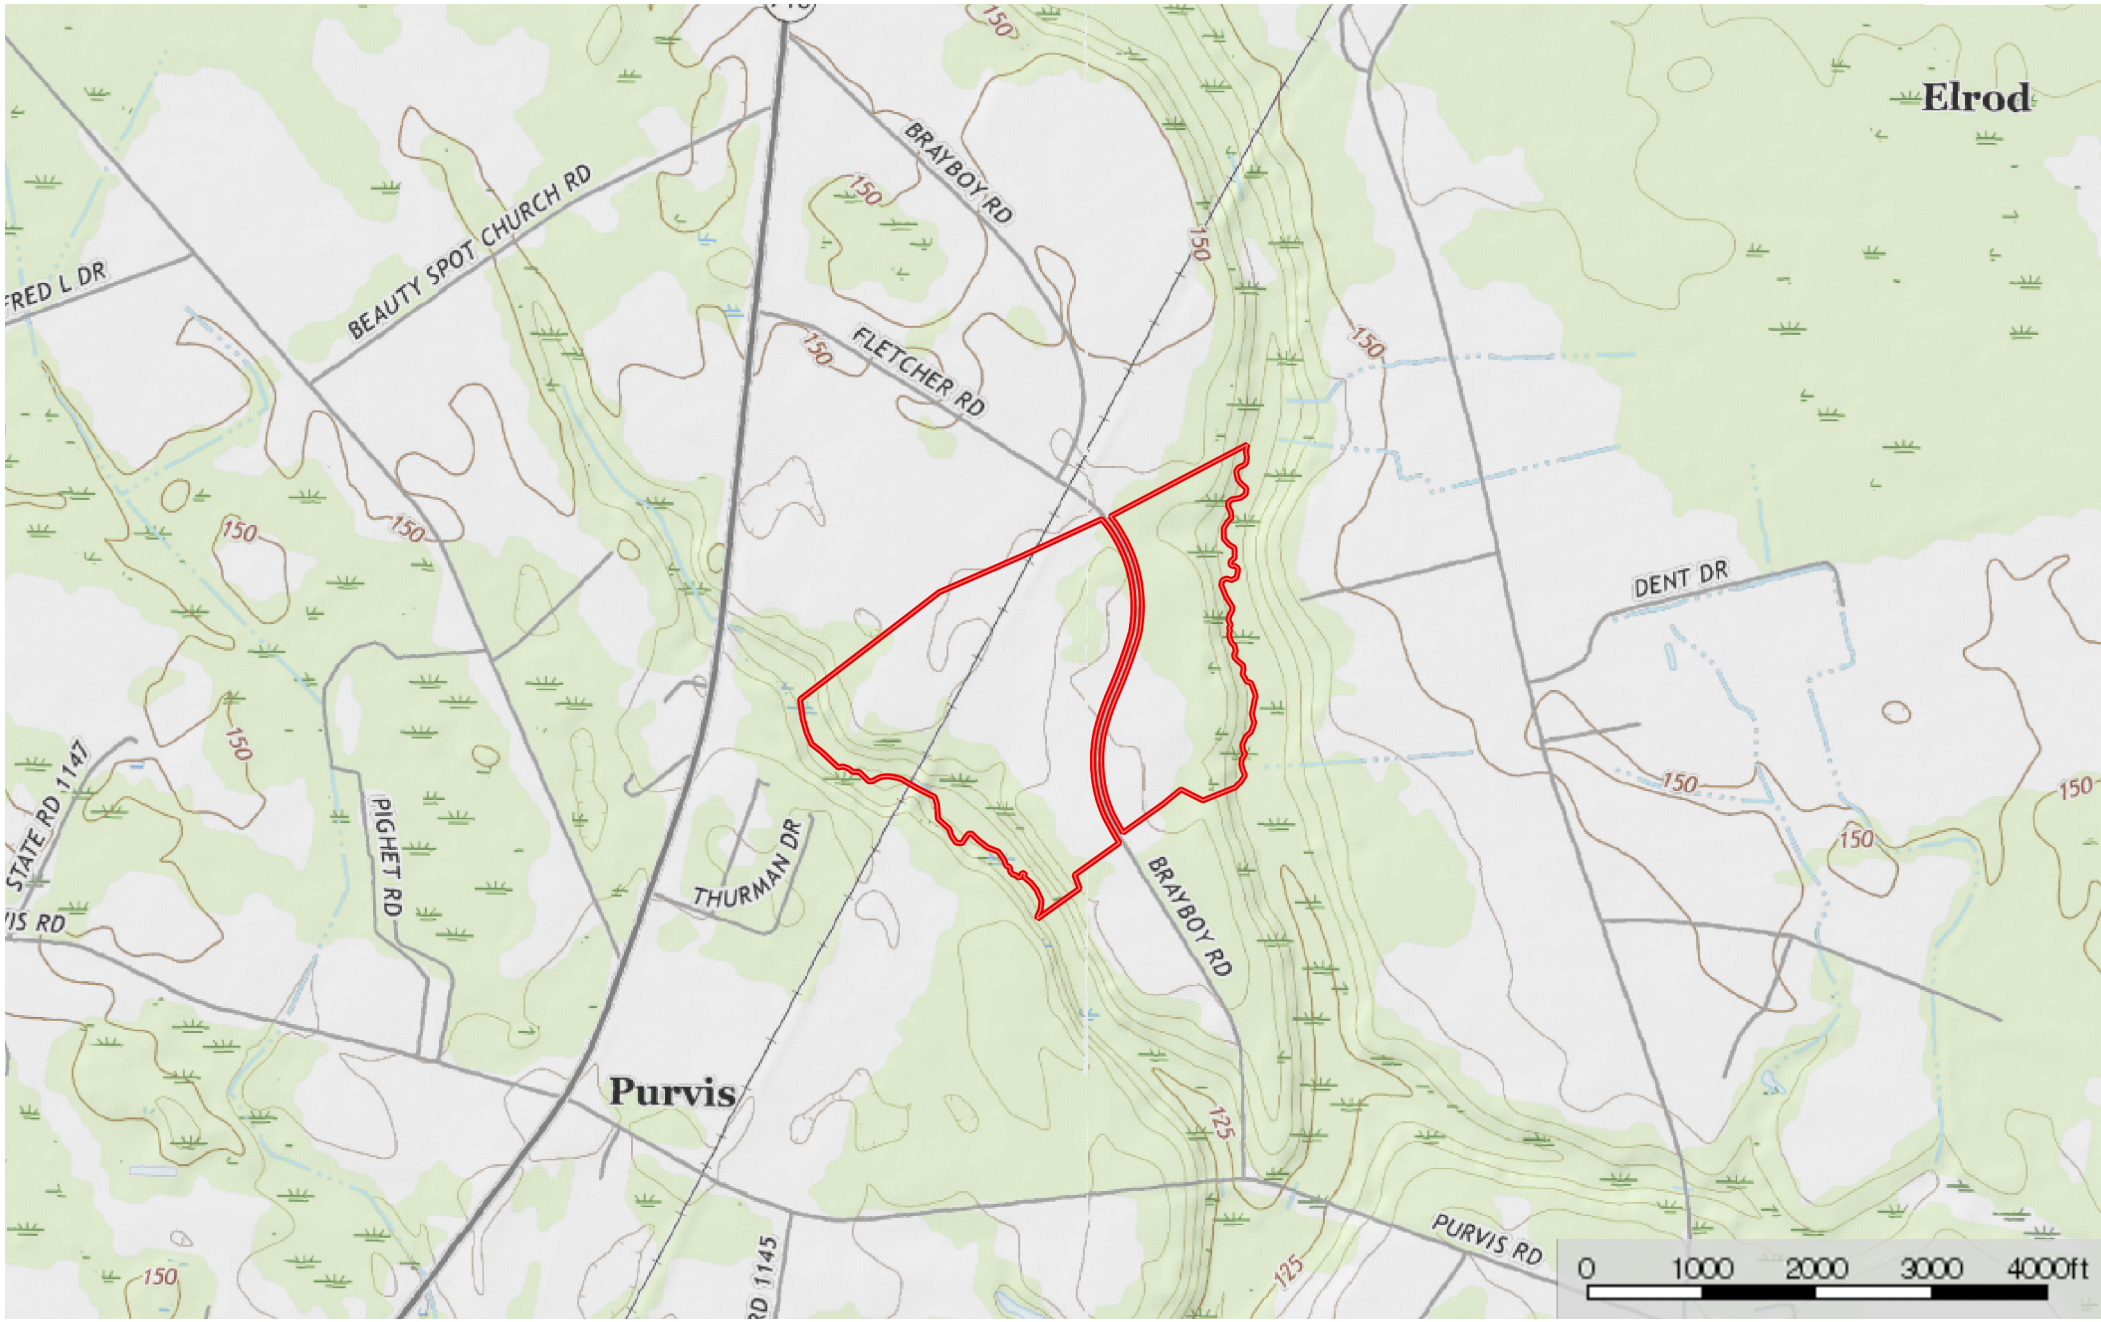

**130 ac Adams Robeson BC**  
Robeson County, North Carolina, 130 AC +/-

 Boundary