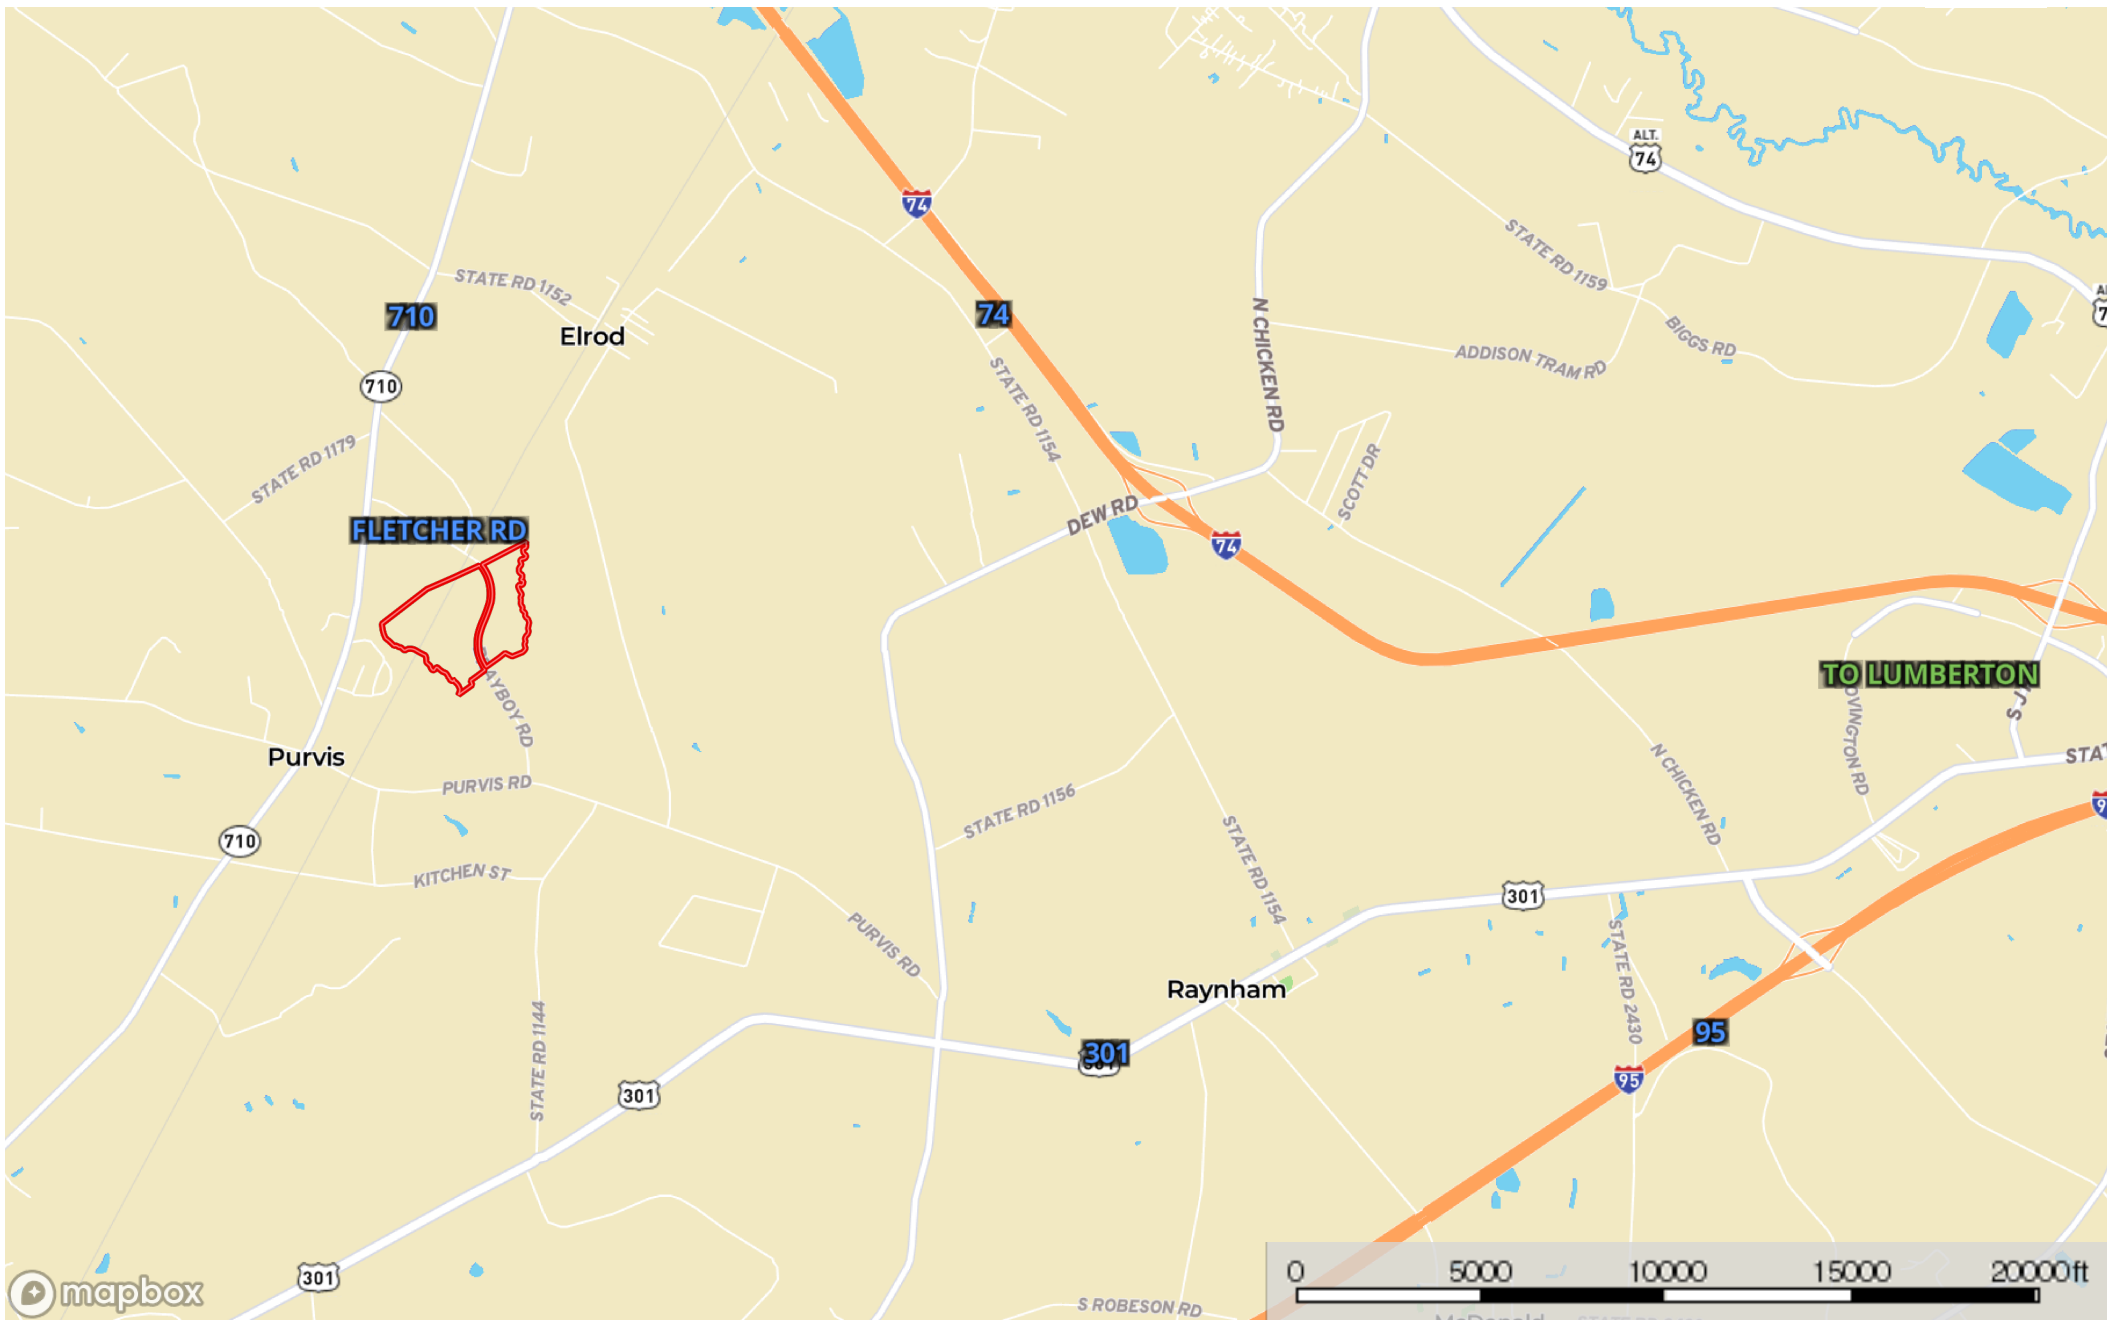

130 ac Adams Robeson BC

Robeson County, North Carolina, 130 AC +/-

Boundary