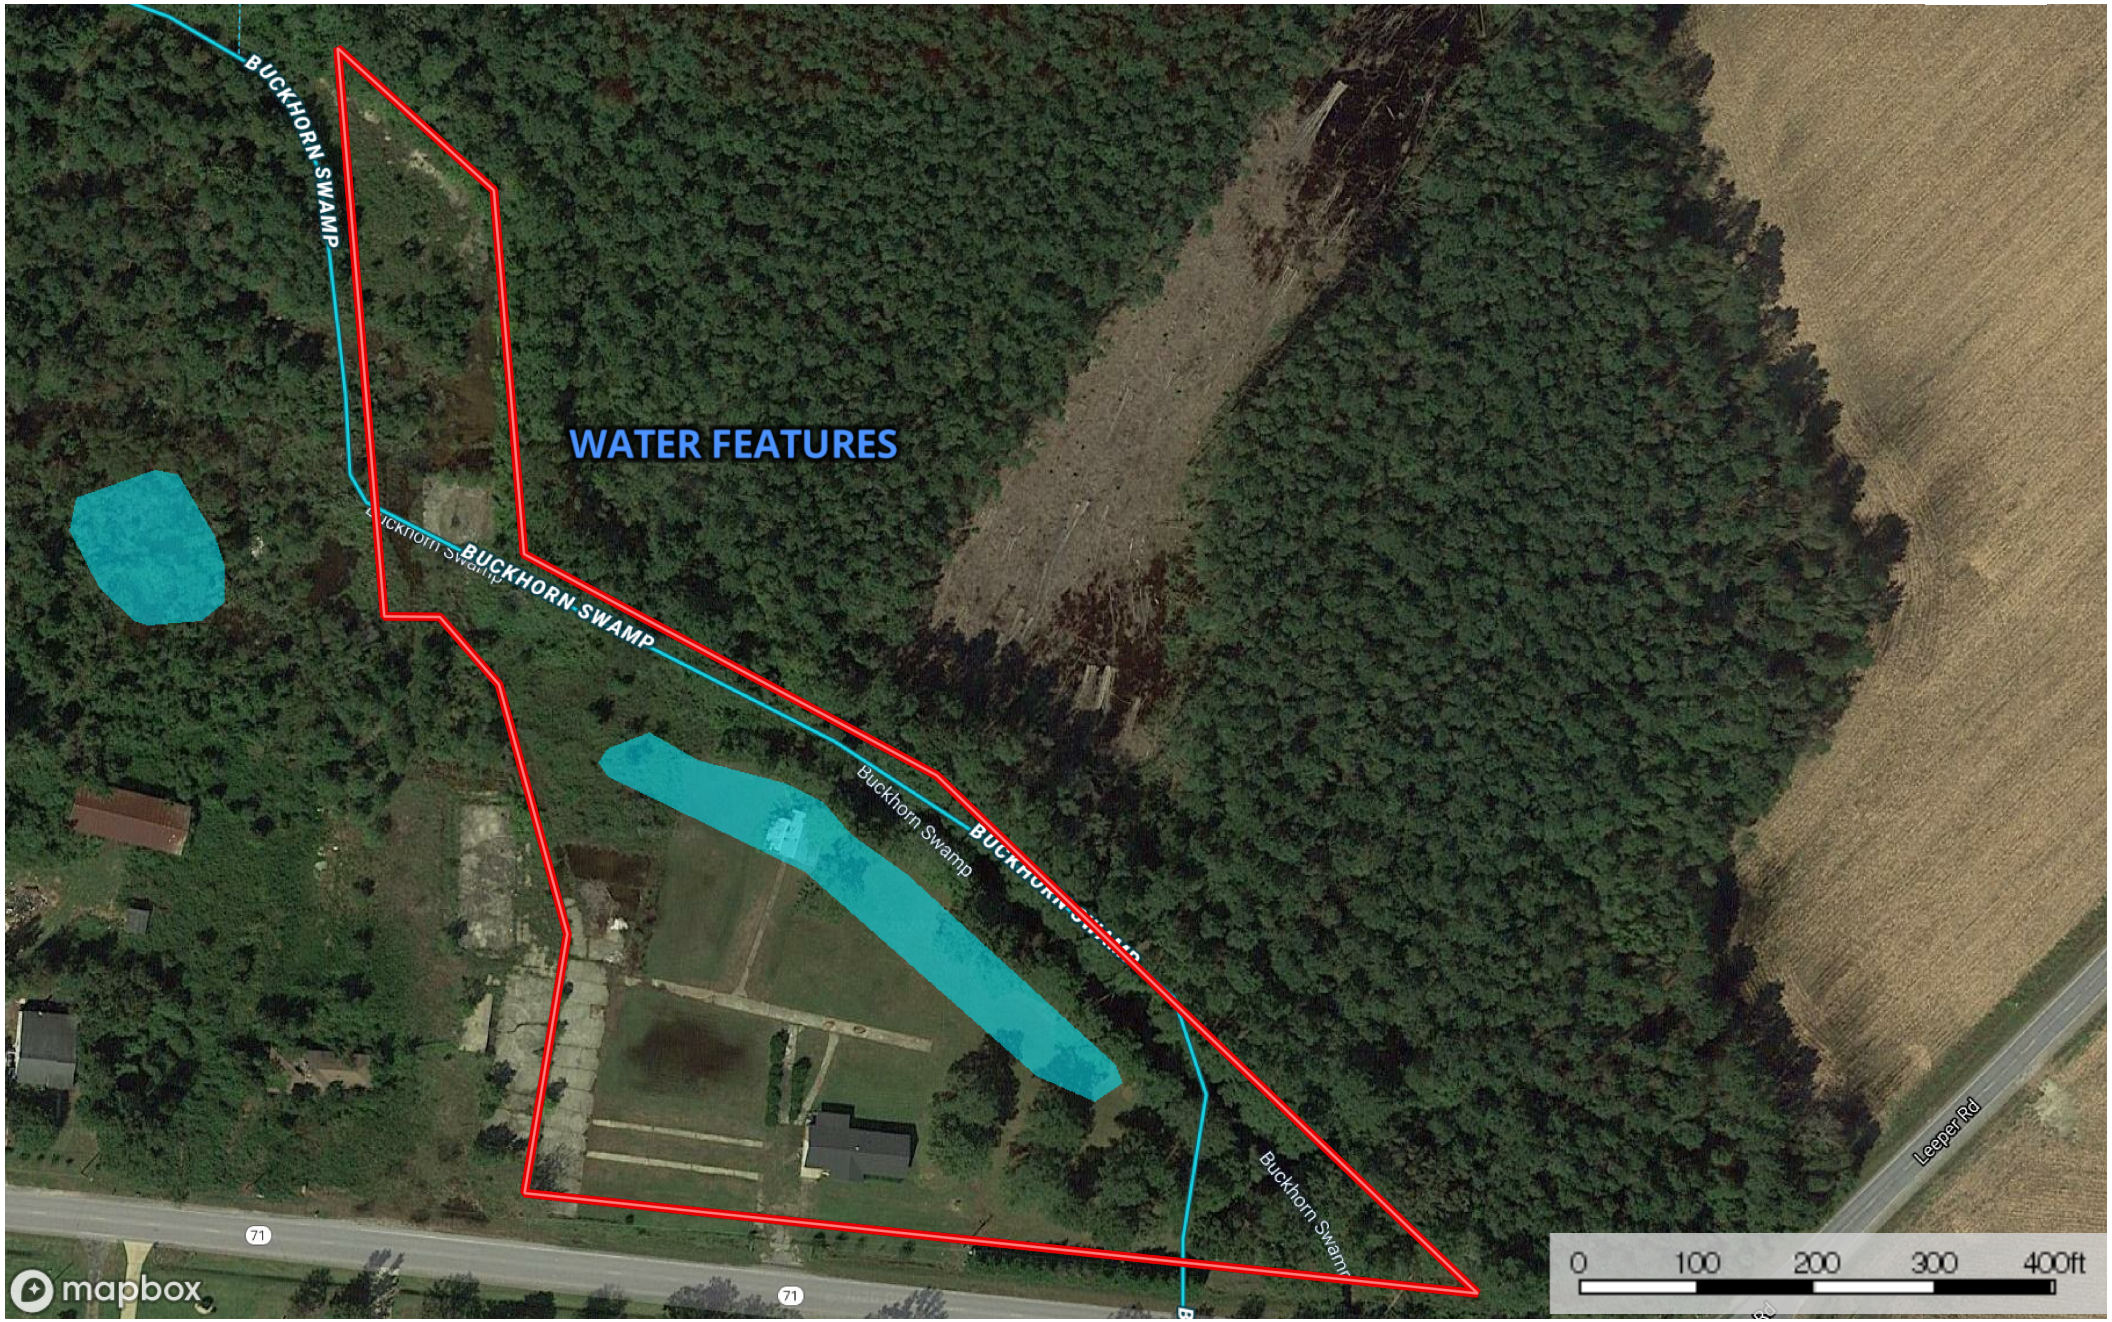

**5.22 ac Burnette Robeson BC**  
Robeson County, North Carolina, 5.22 AC +/-

- Boundary
- Stream, Intermittent
- River/Creek
- Water Body