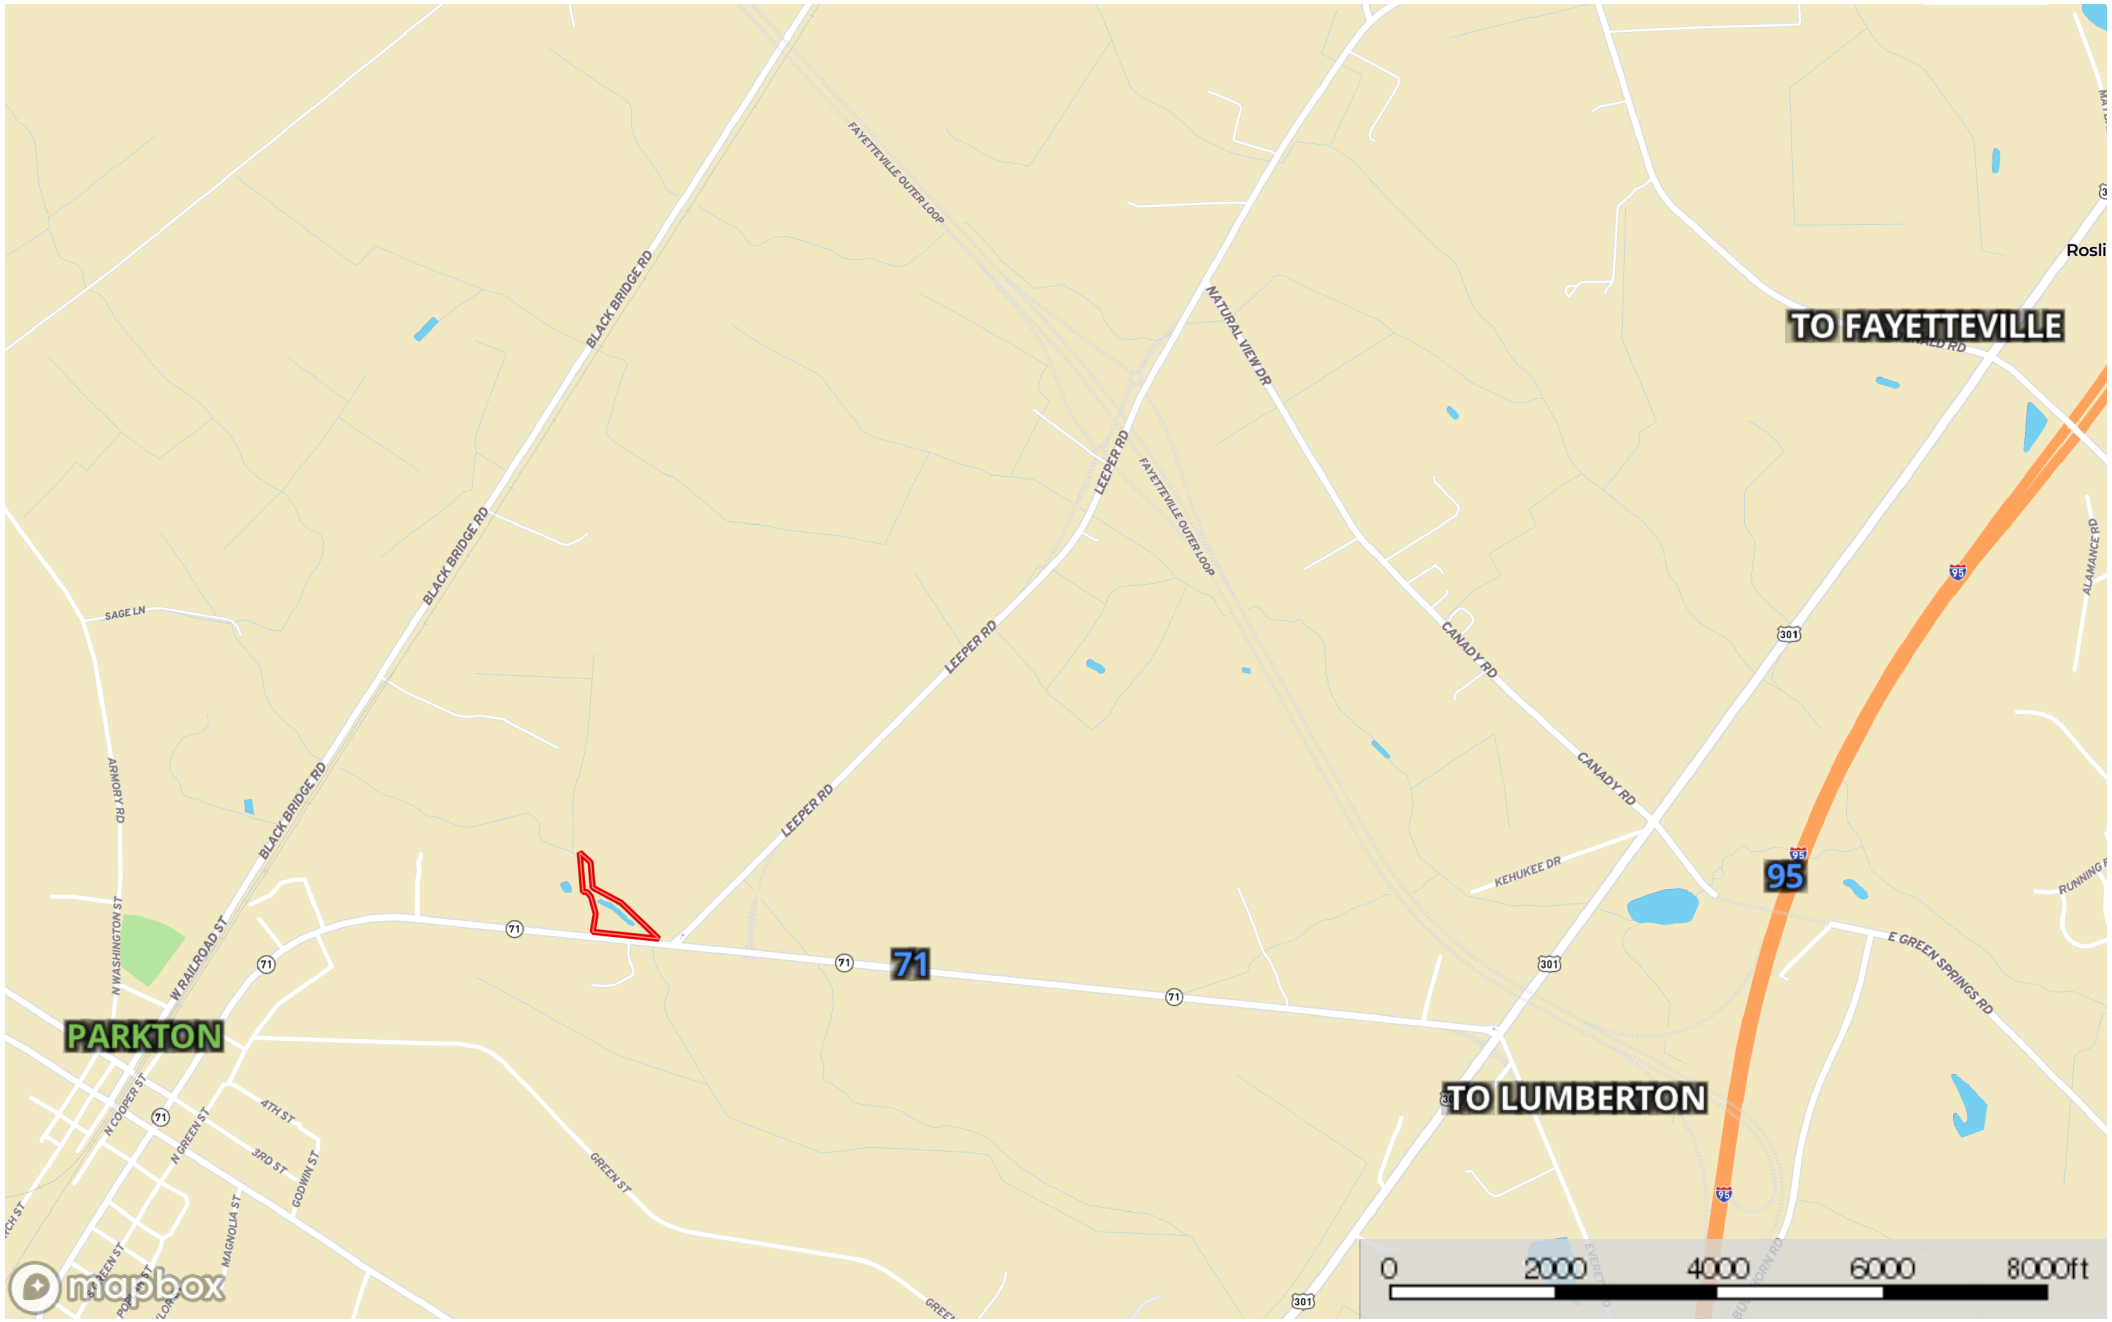

5.22 ac Burnette Robeson BC

Robeson County, North Carolina, 5.22 AC +/-

 Boundary