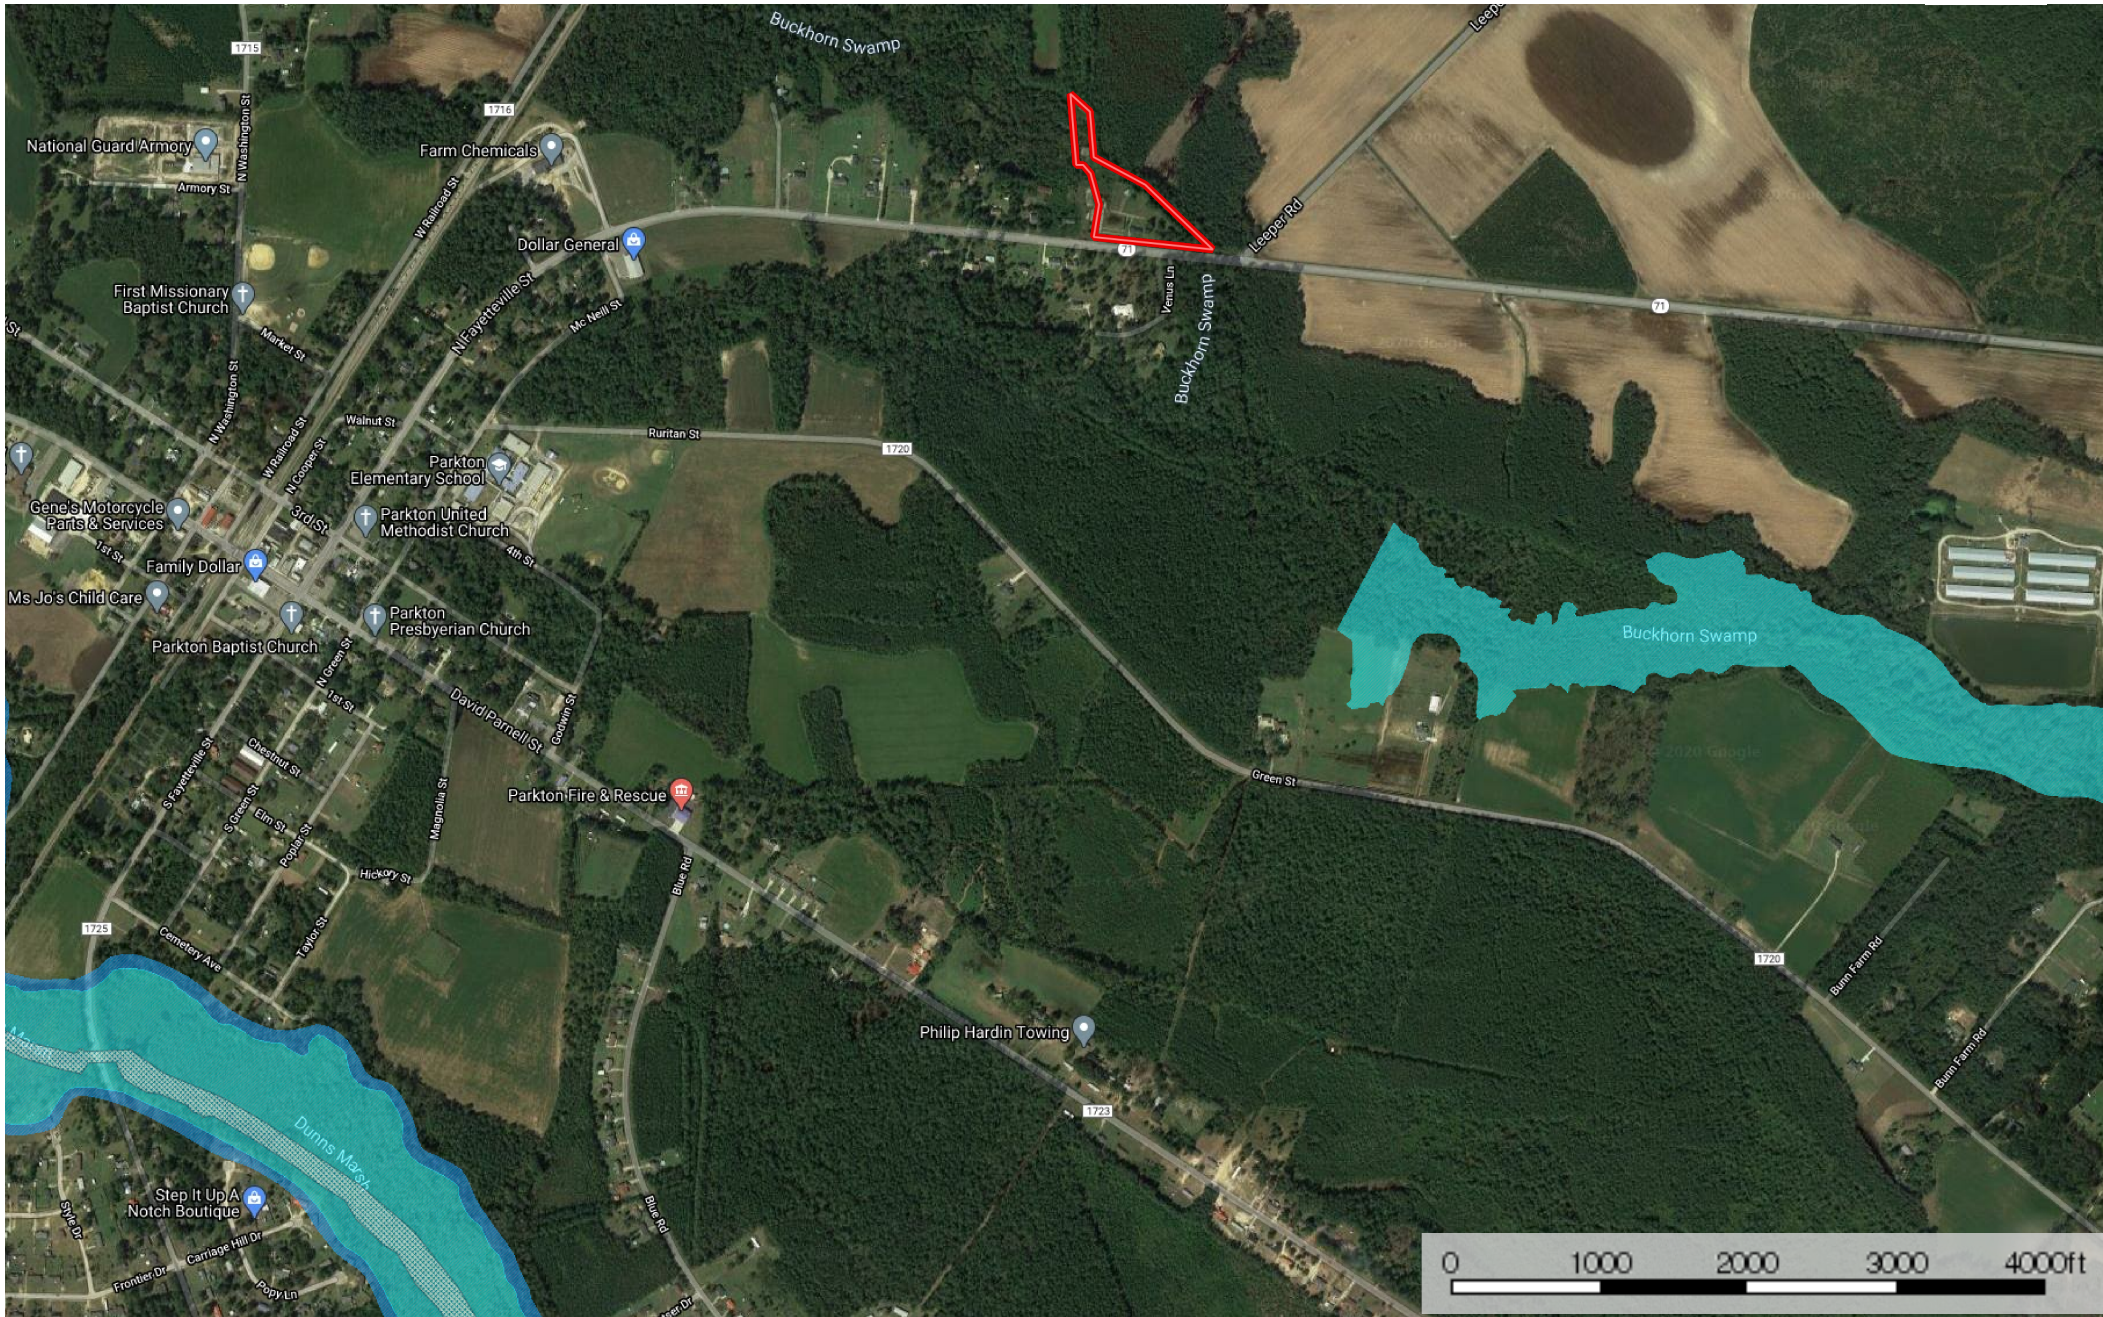

# 5.22 ac Burnette Robeson BC

Robeson County, North Carolina, 5.22 AC +/-

- Boundary
- 100 Year Floodplain
- 500 Year Floodplain
- Floodway
- Special
- Unmapped/ Not Included