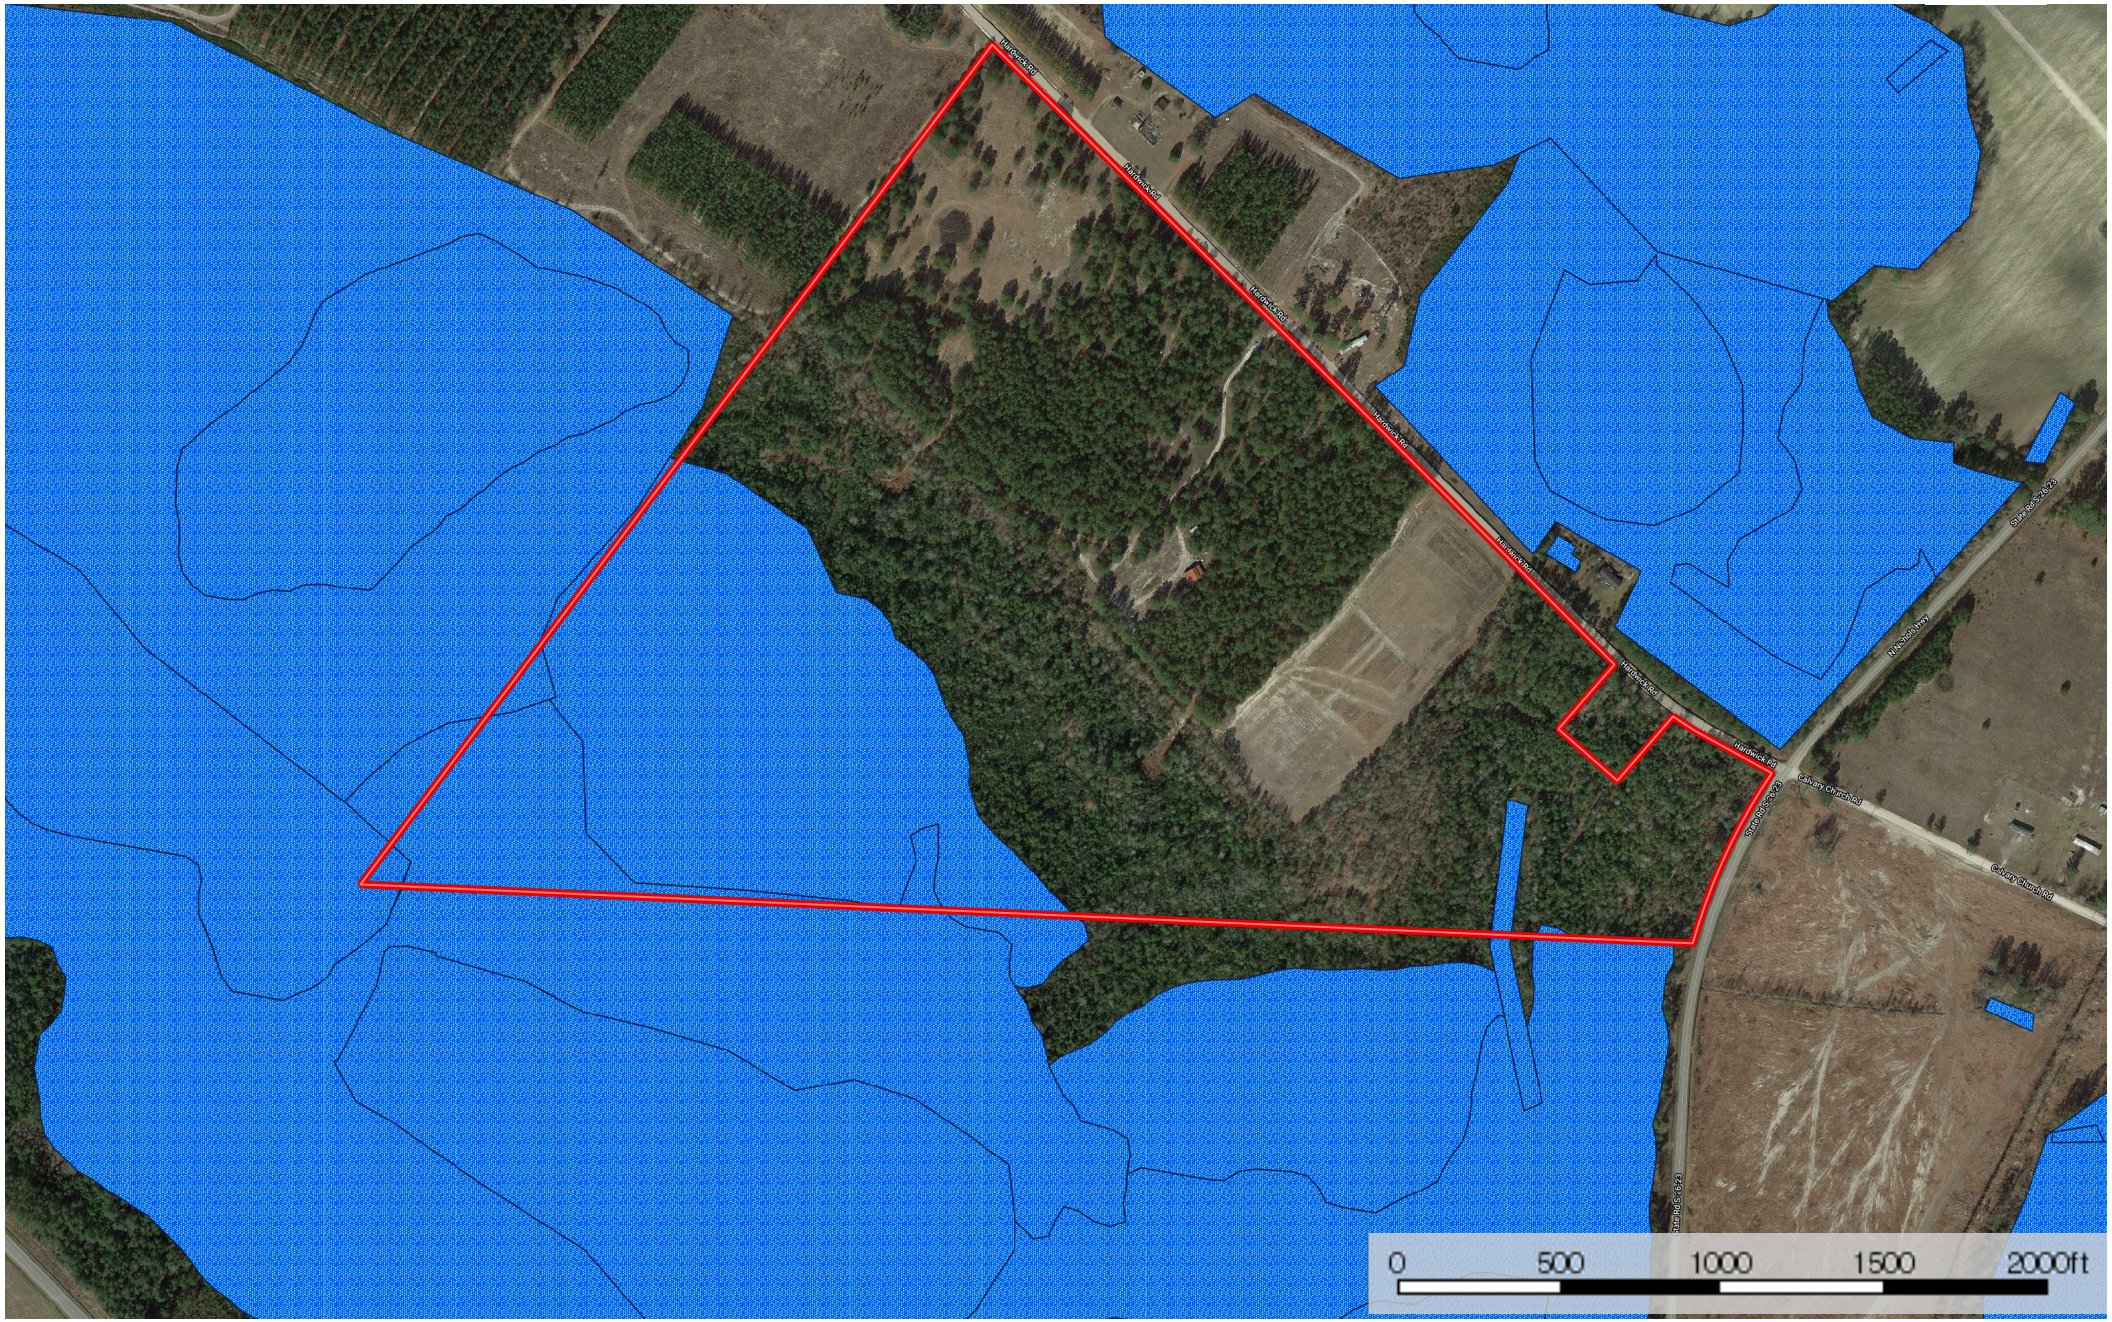

98.03 ac Burrell Horry BC
Horry County, South Carolina, 98.03 AC +/-

-  Boundary
-  Wetlands
-  Riparian