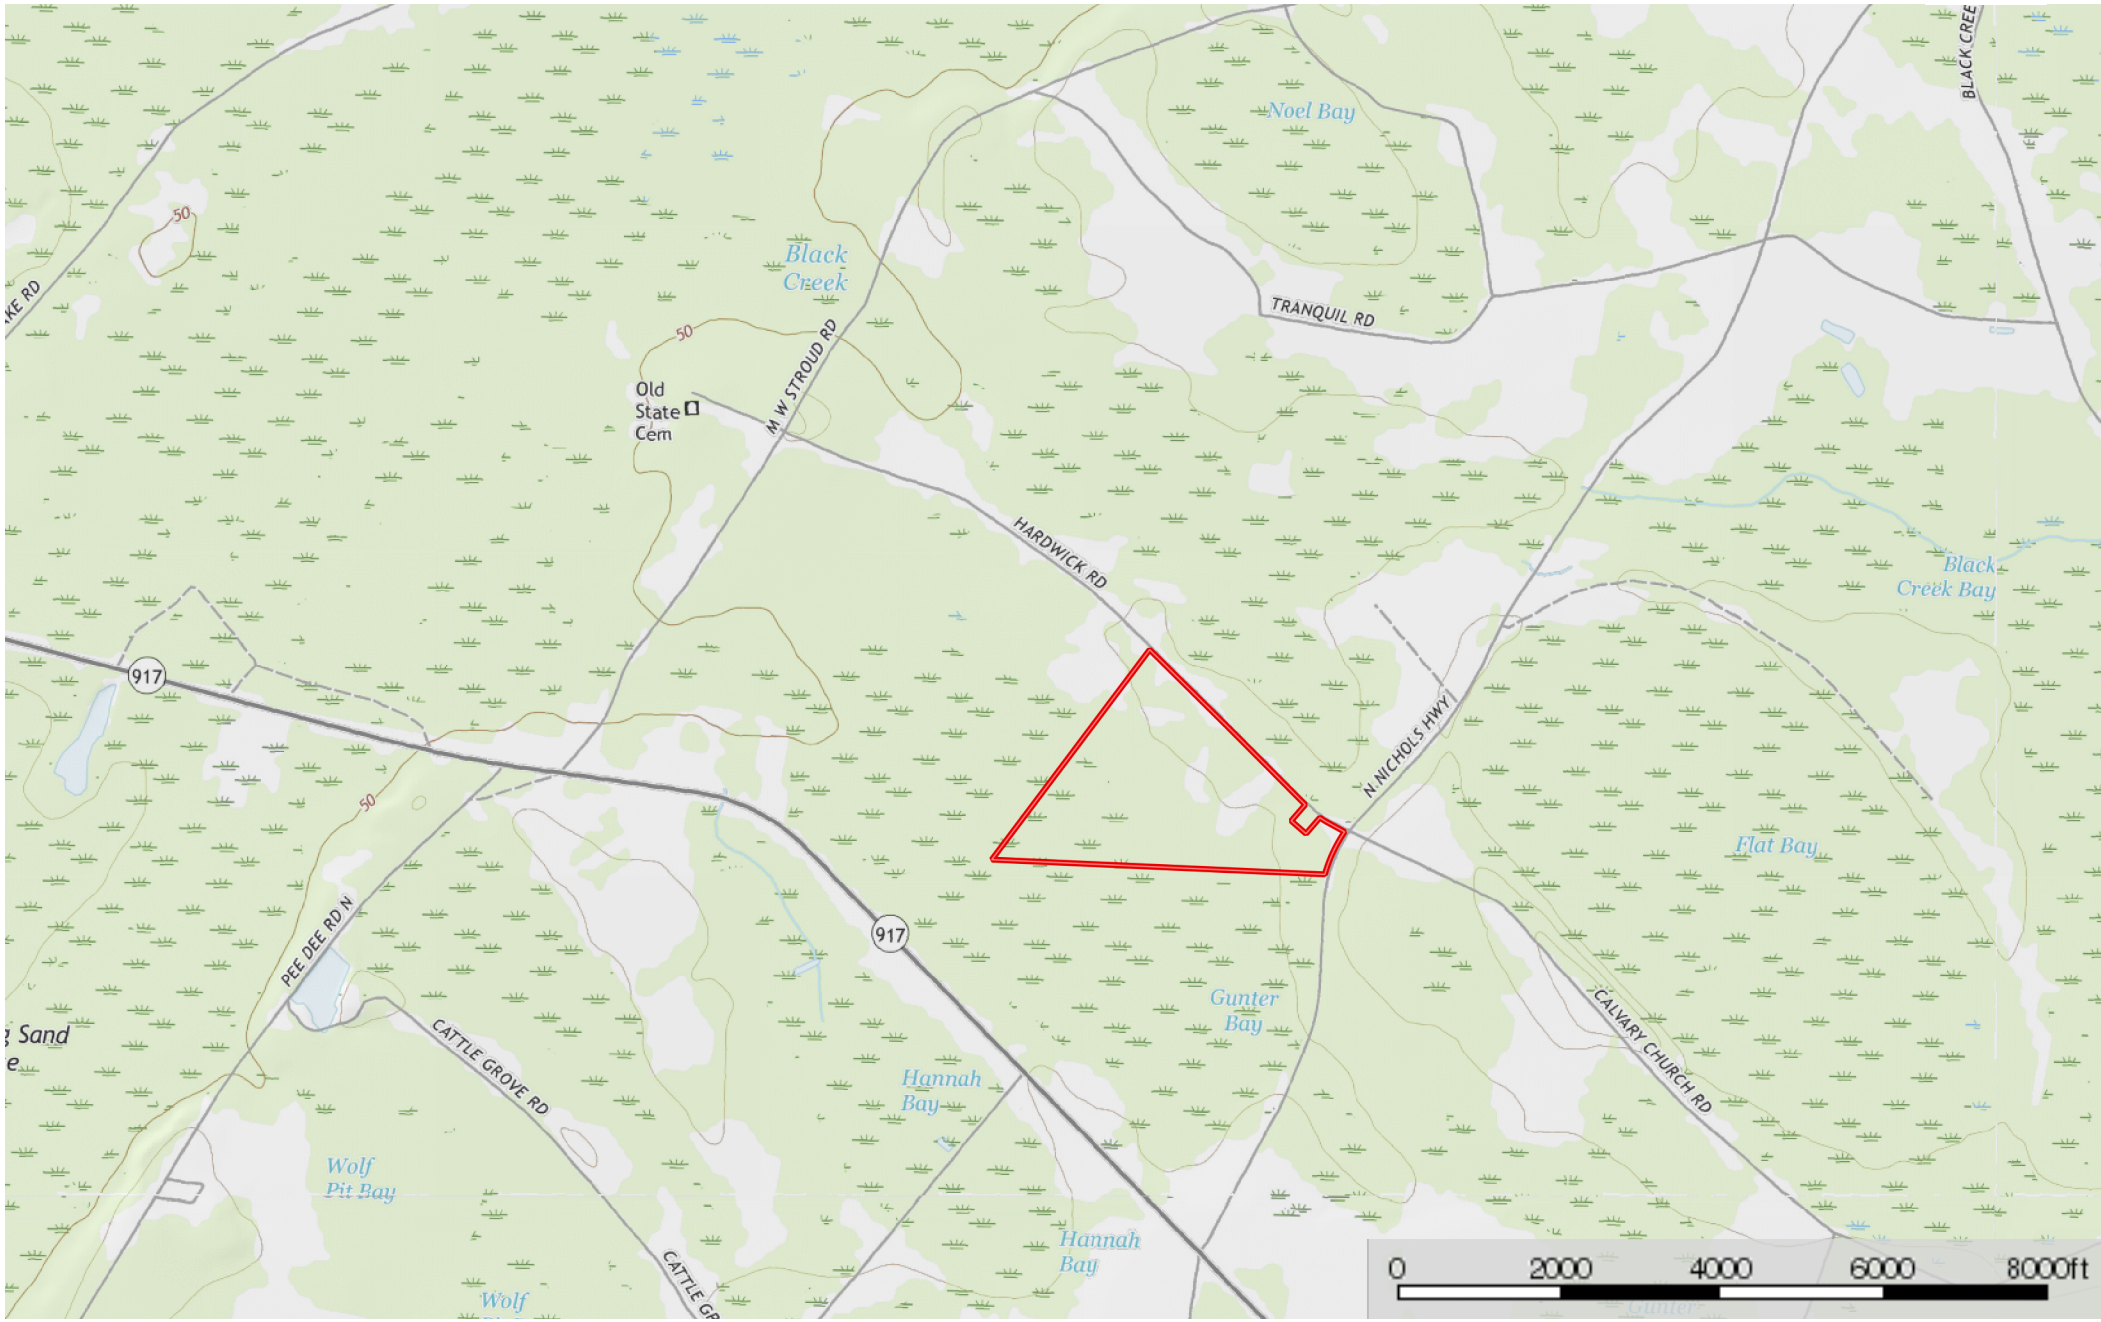

98.03 ac Burrell Horry BC

Horry County, South Carolina, 98.03 AC +/-

 Boundary