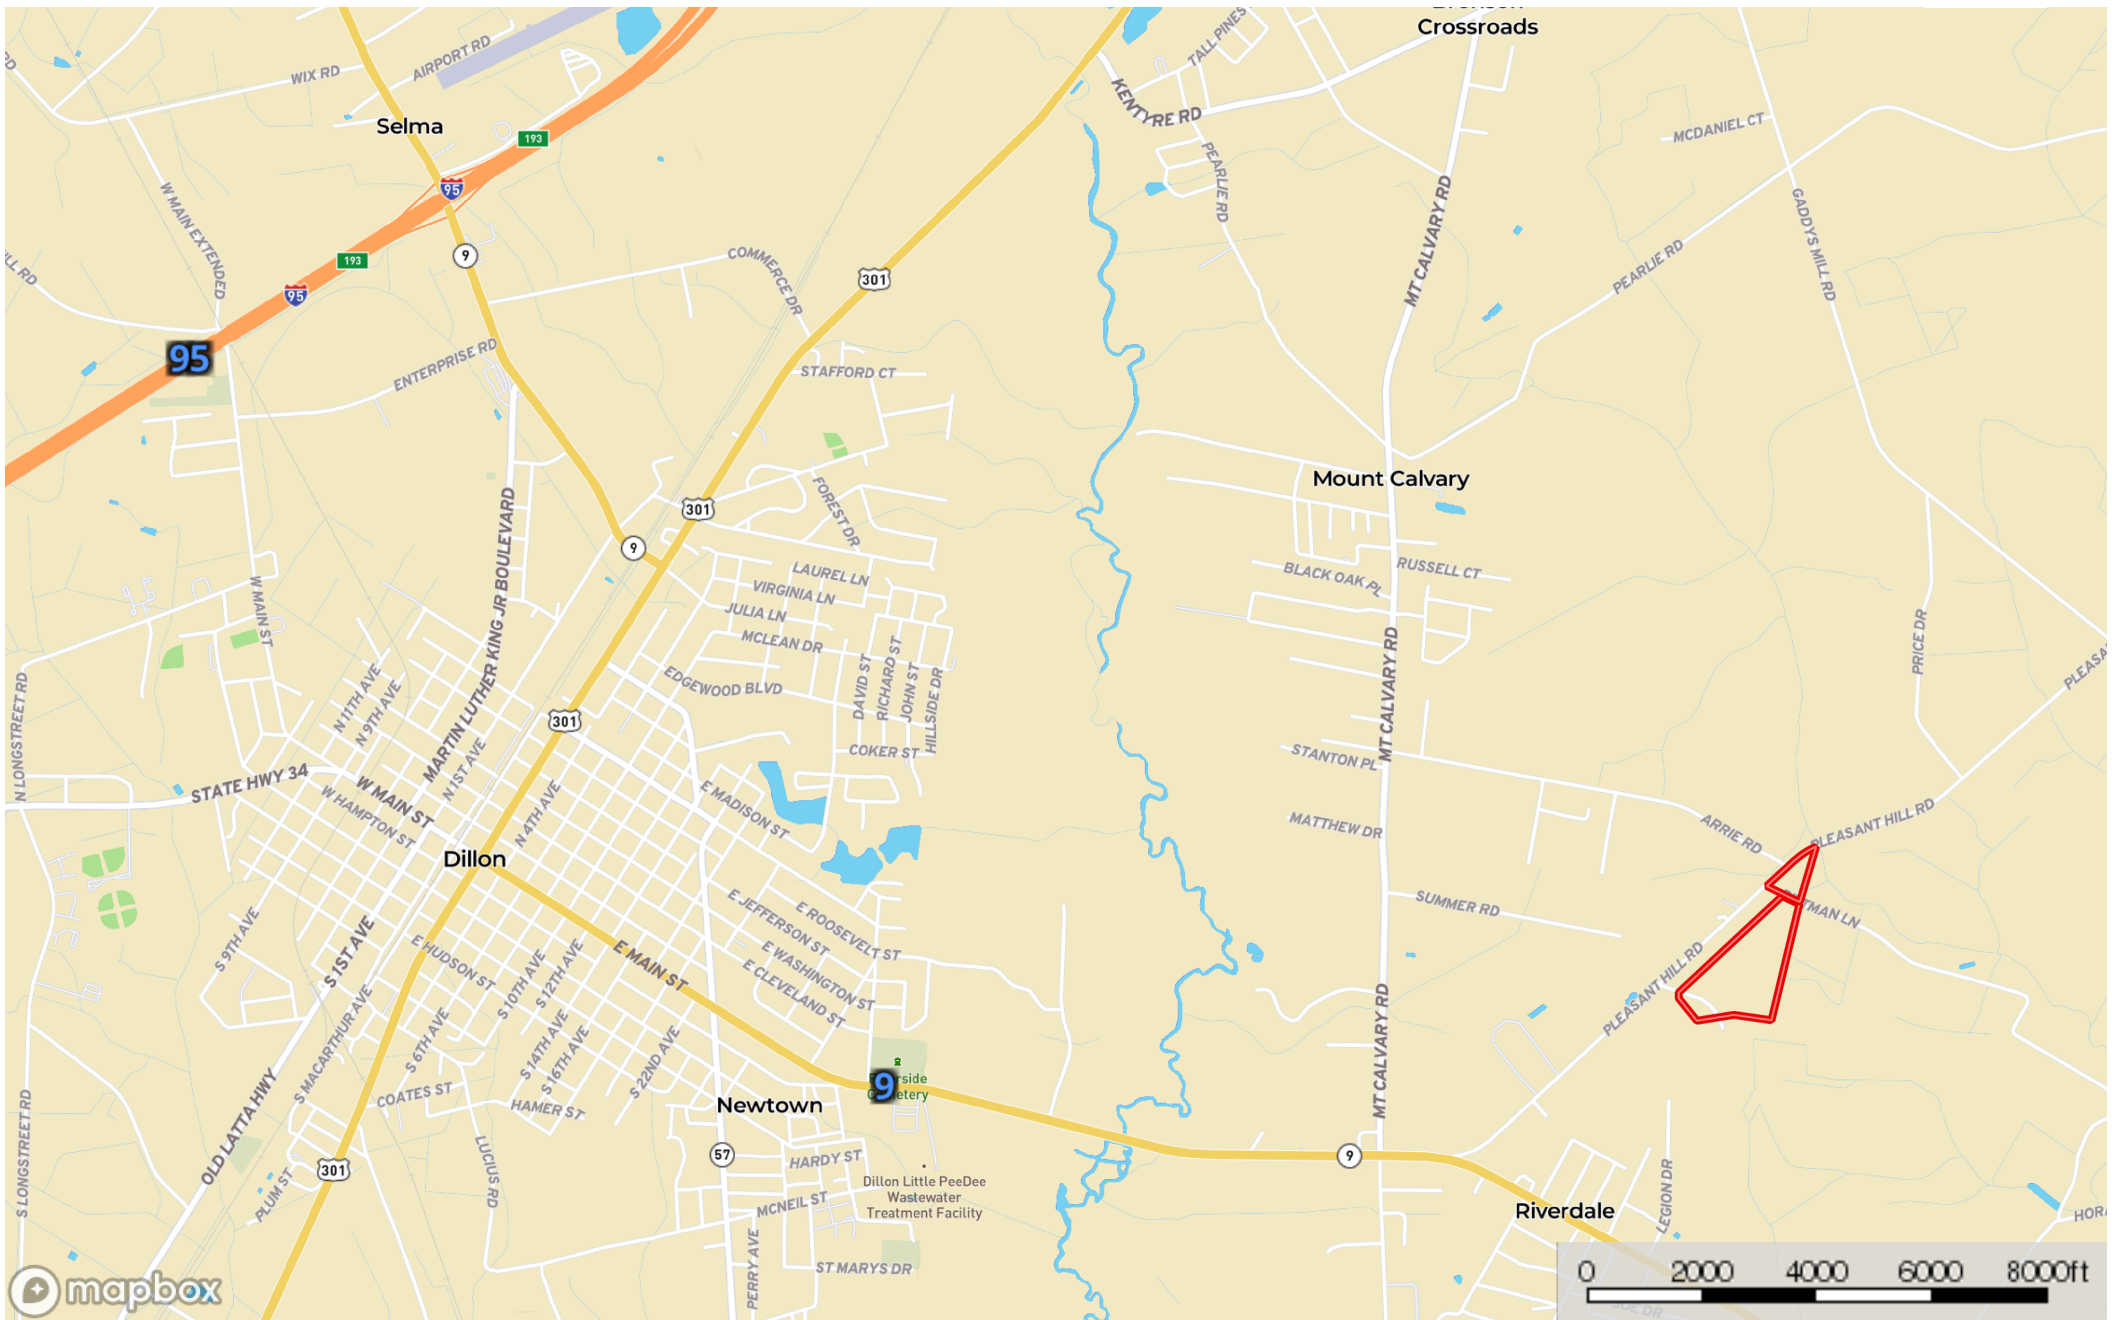

48 ac Scott Dillon BC

Dillon, South Carolina, 48 AC +/-

Boundary