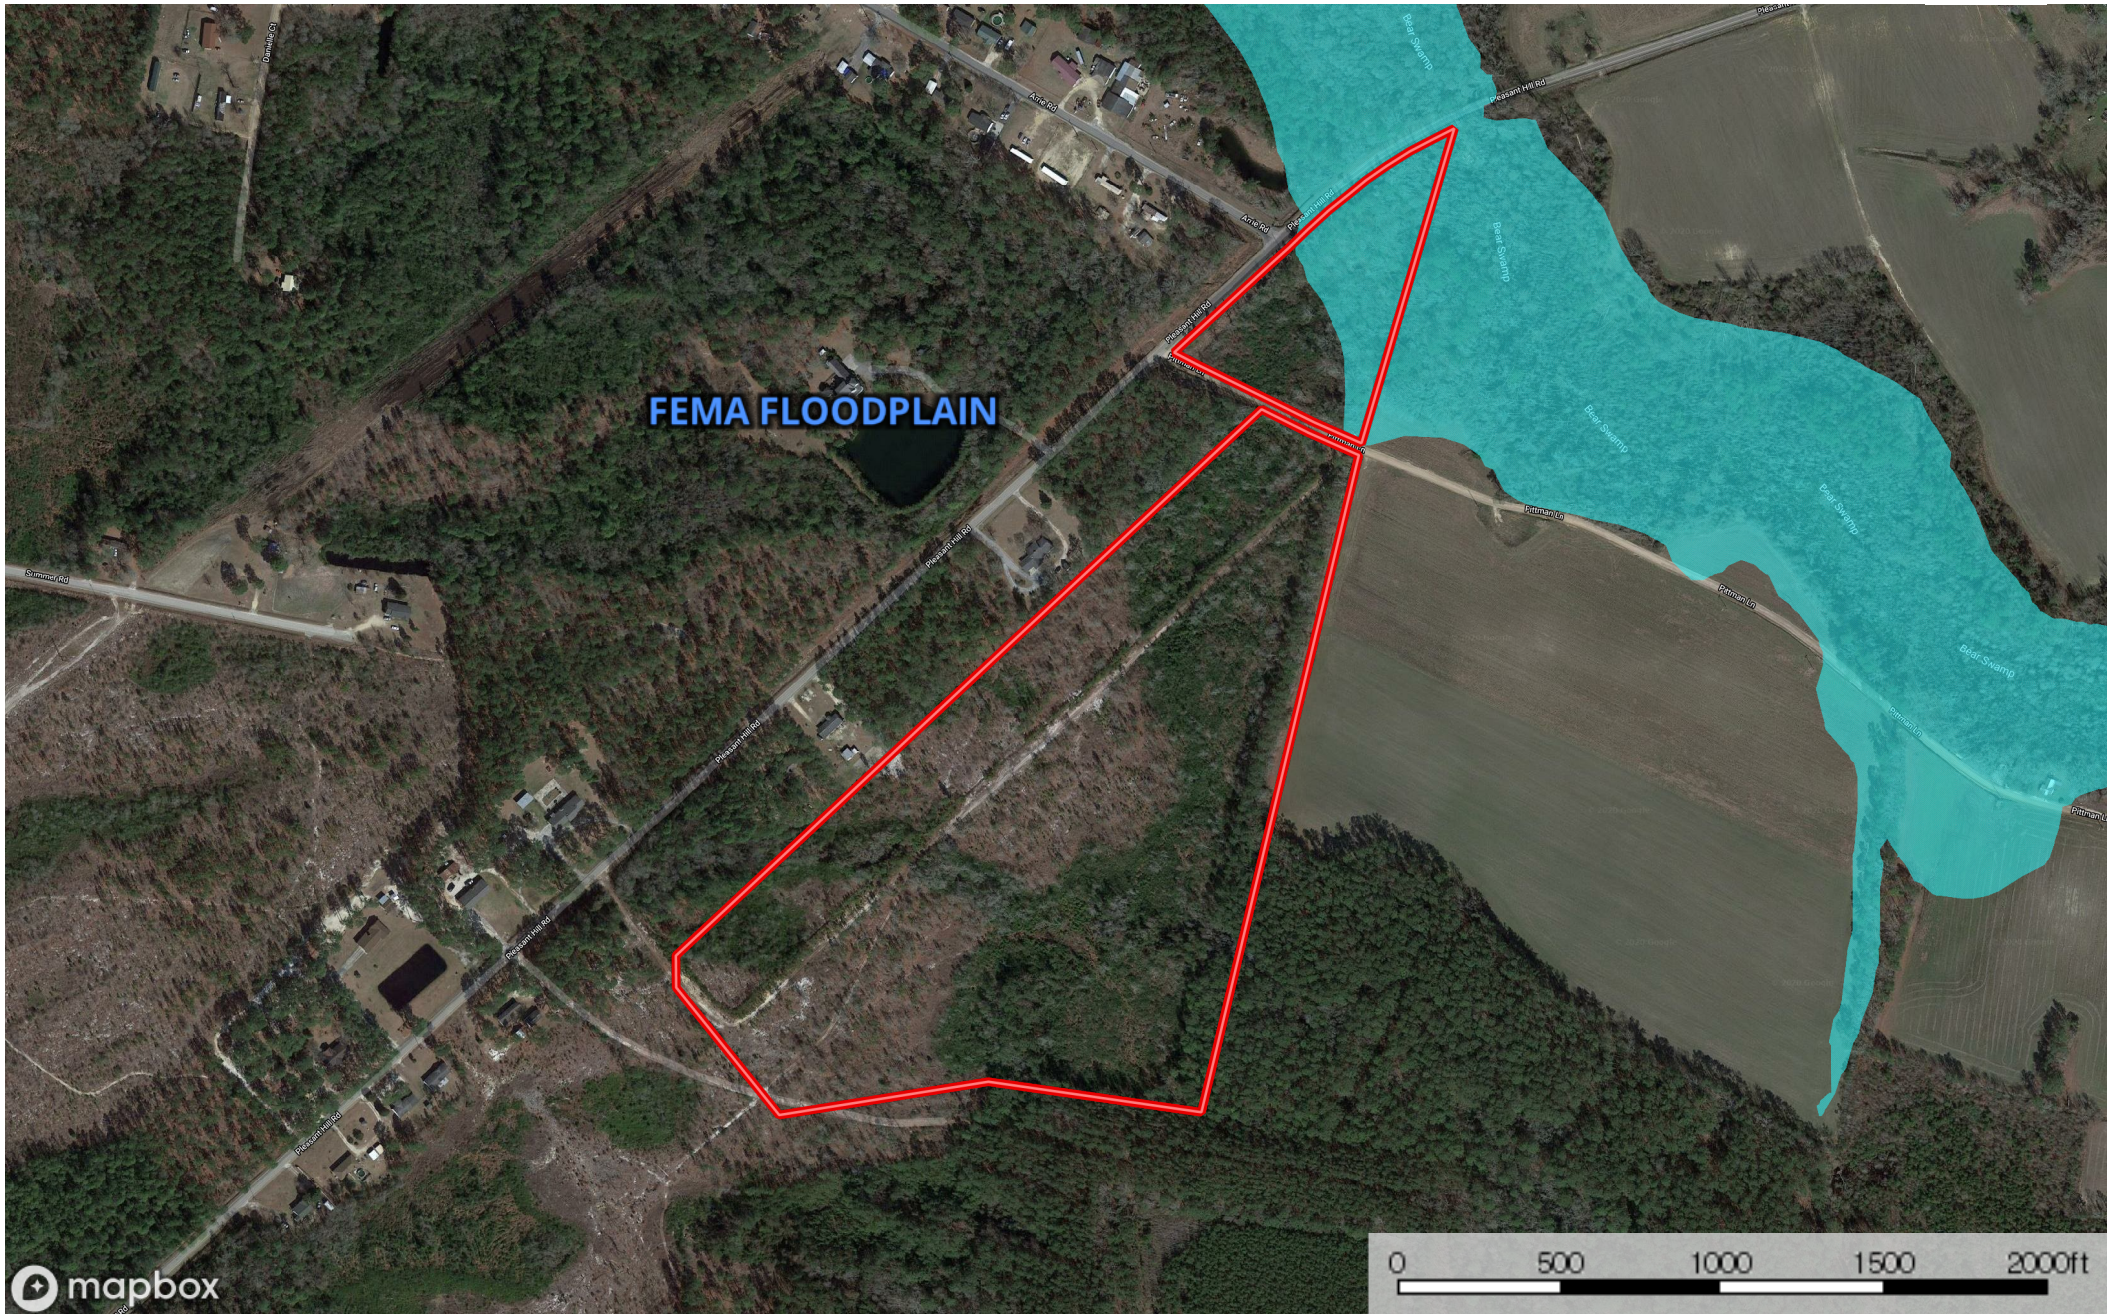

**48 ac Scott Dillon BC**  
Dillon, South Carolina, 48 AC +/-

- Boundary
- 100 Year Floodplain
- 500 Year Floodplain
- Floodway
- Special
- Unmapped/ Not Included