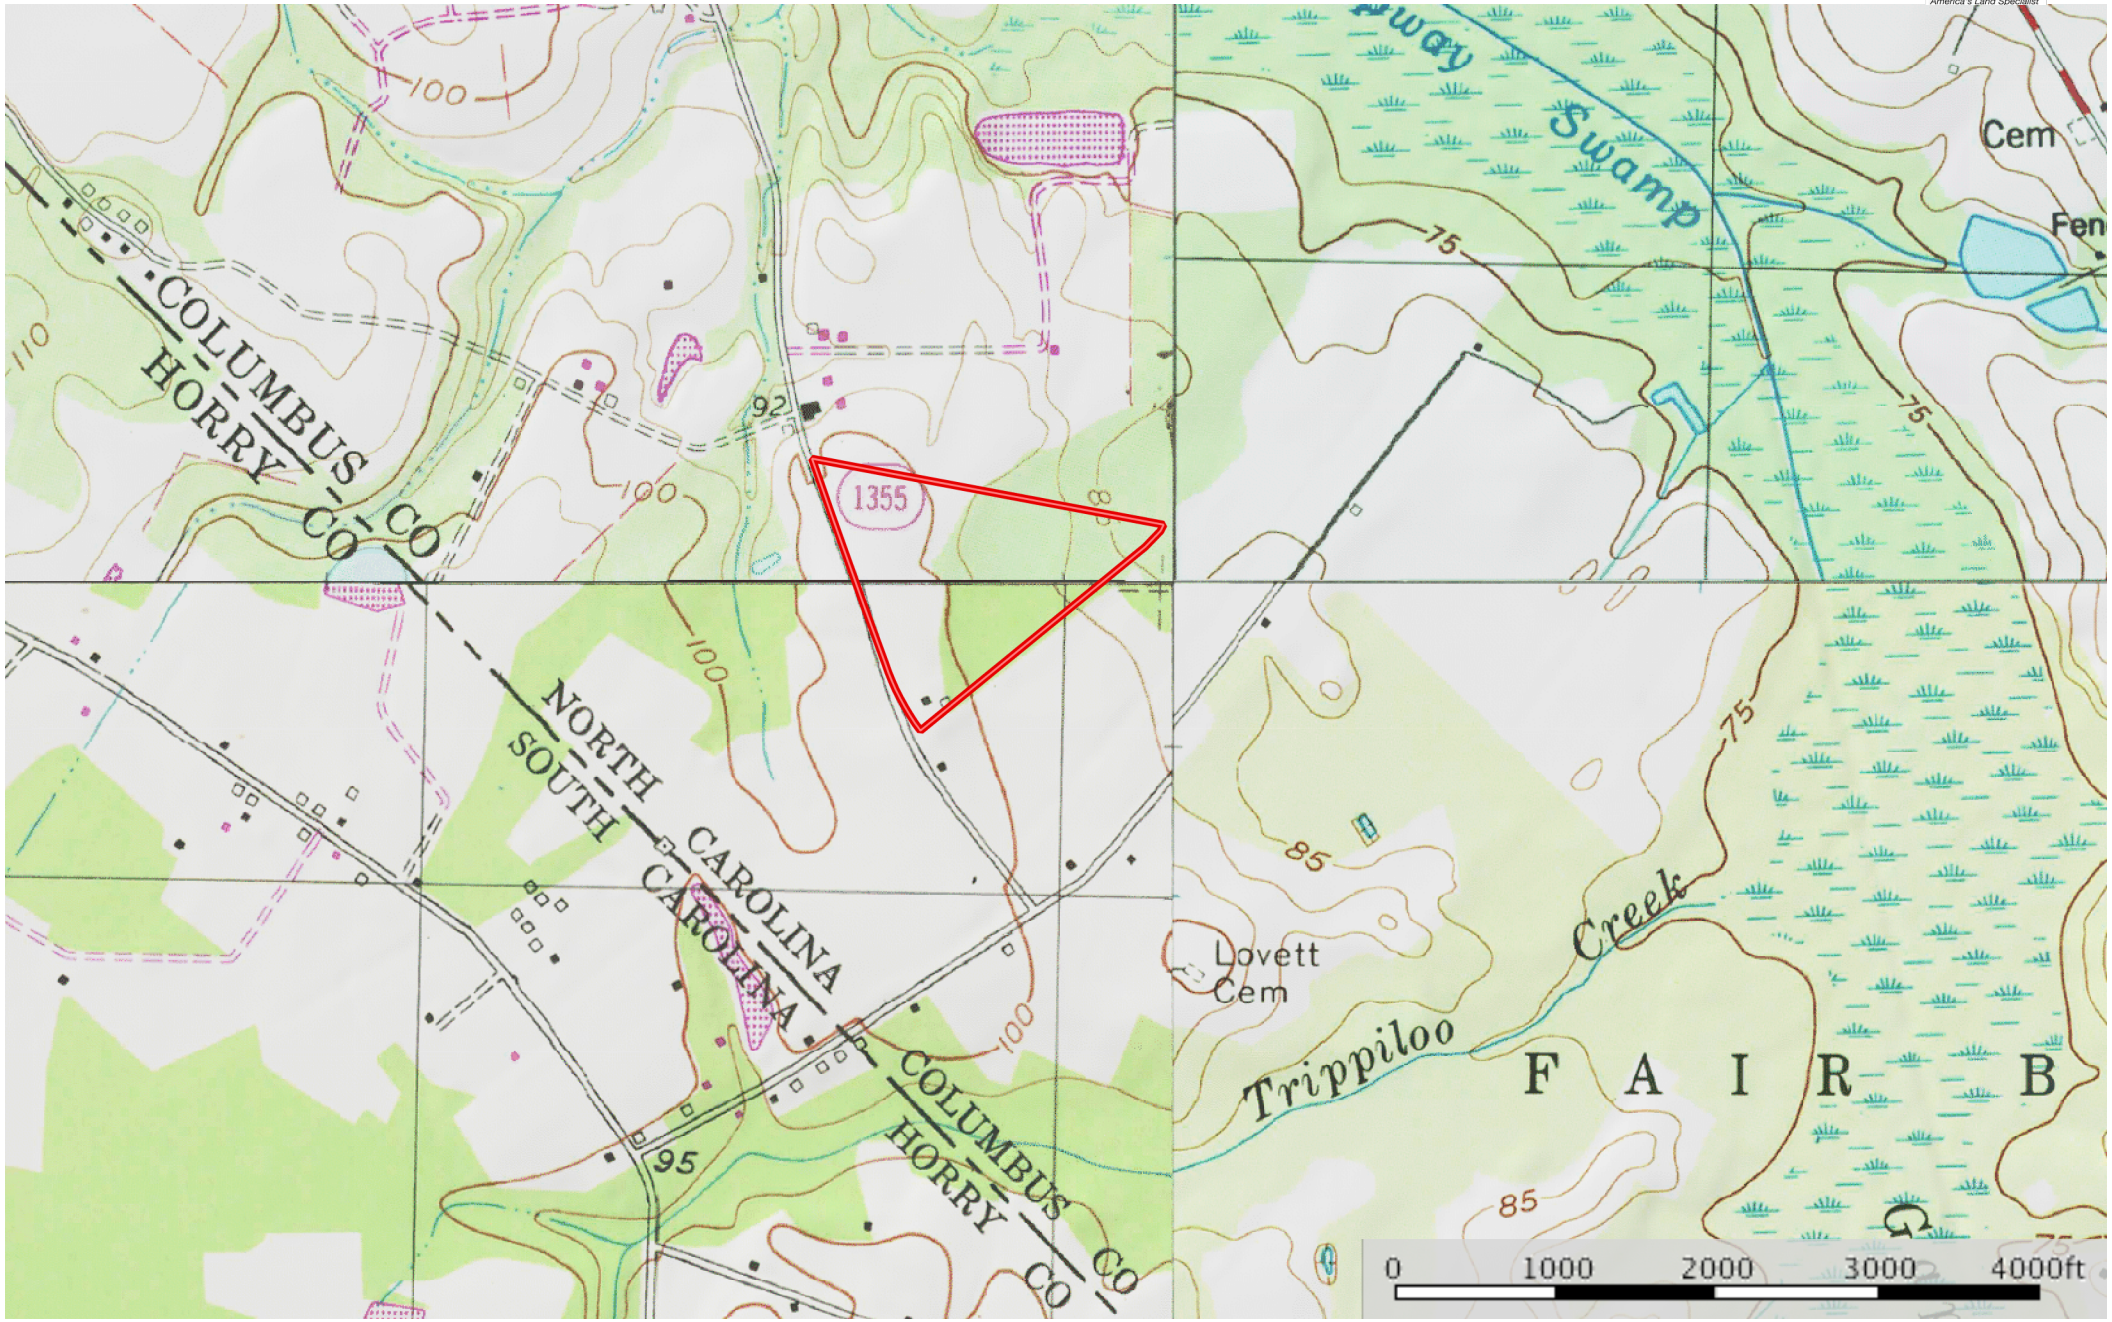

29.15 ac Hammond Columbus JP  
Columbus County, North Carolina, 29.15 AC +/-

Boundary