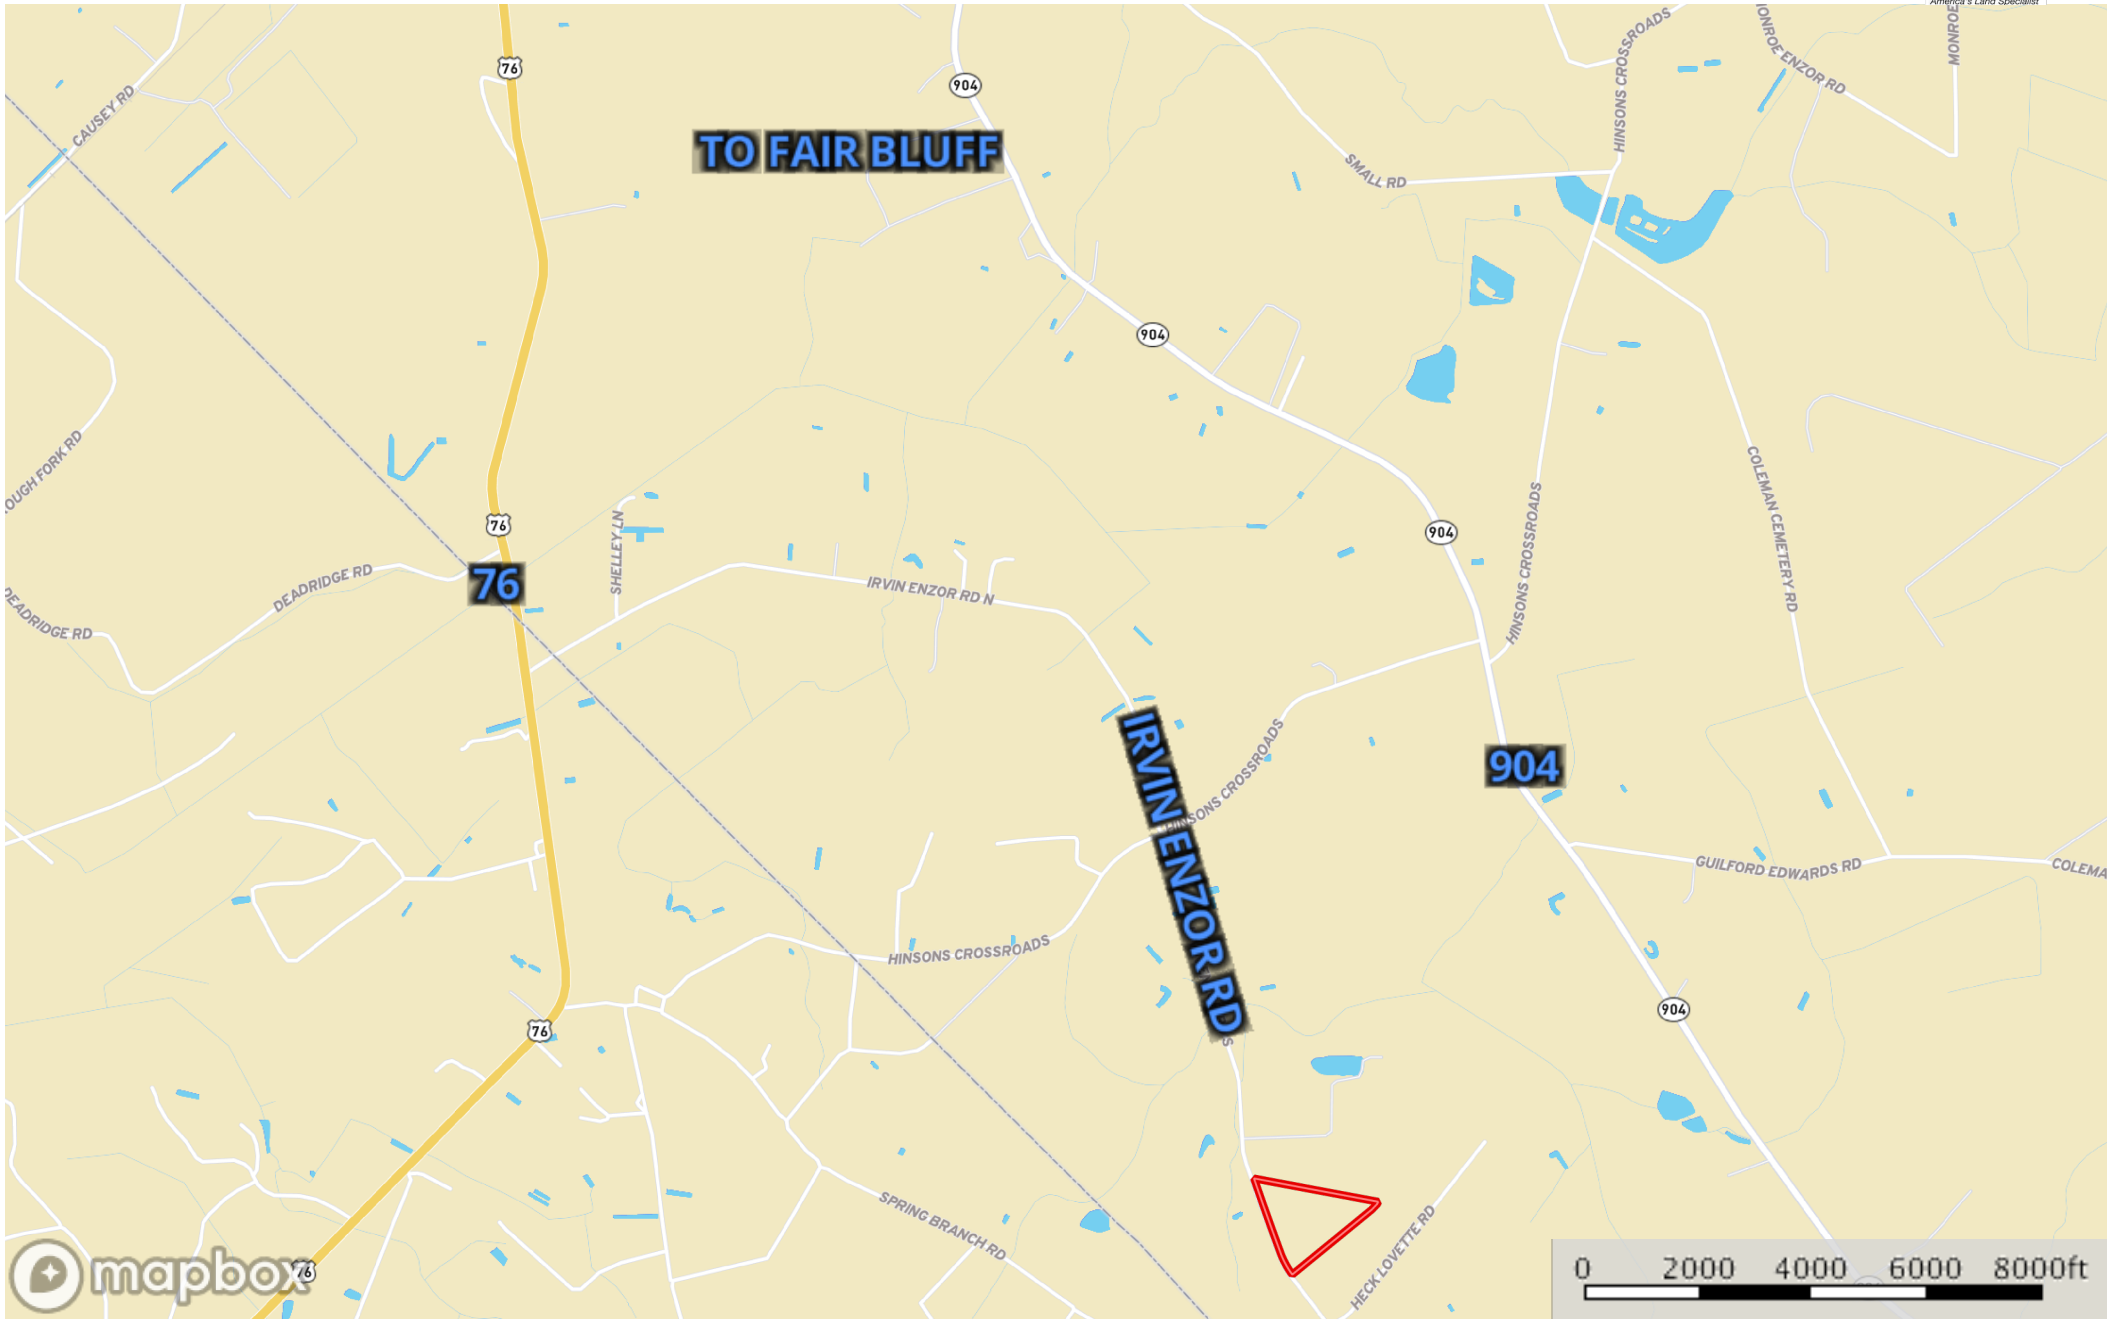

# 29.15 ac Hammond Columbus JP

Columbus County, North Carolina, 29.15 AC +/-

Boundary