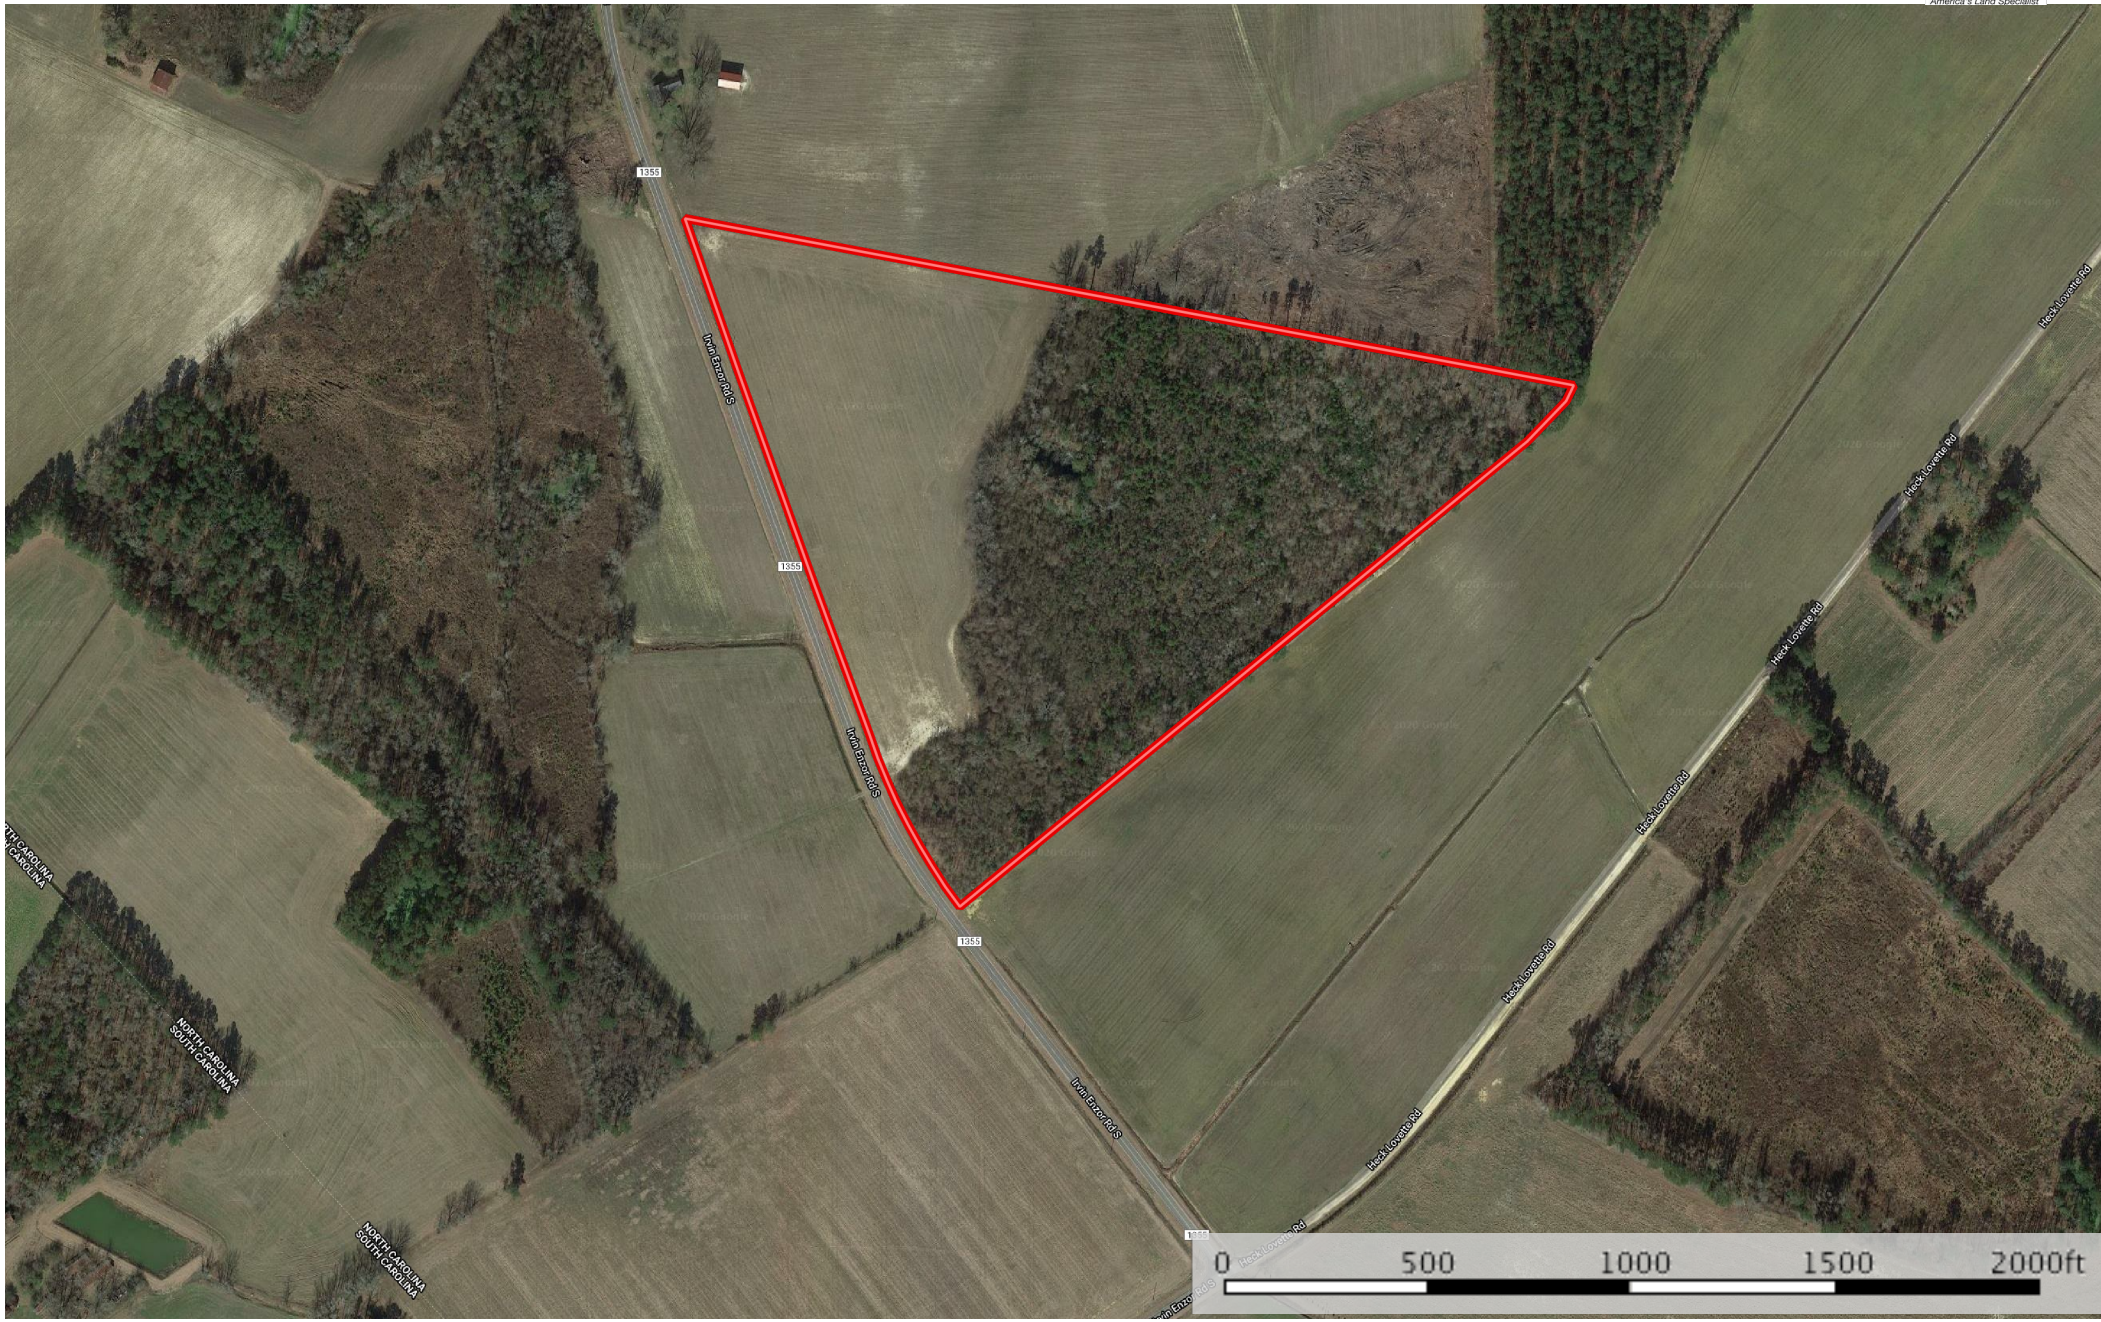

29.15 ac Hammond Columbus JP

Columbus County, North Carolina, 29.15 AC +/-

 Boundary