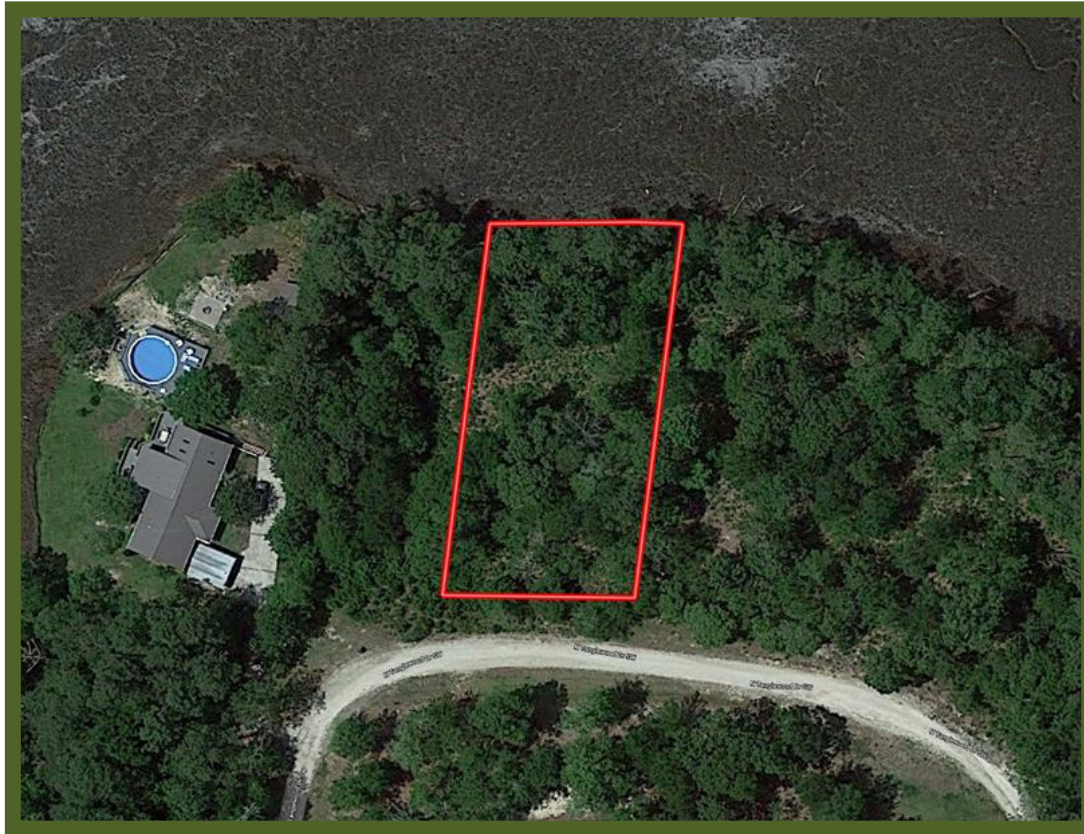

Shallotte Creek Lot 2 Aerial Map

Marty Lanier
(910) 617-4326
mlanier@mossyoakproperties.com

Owners and owner's agents make no claims as to the accuracy of this map. This is not an official survey.