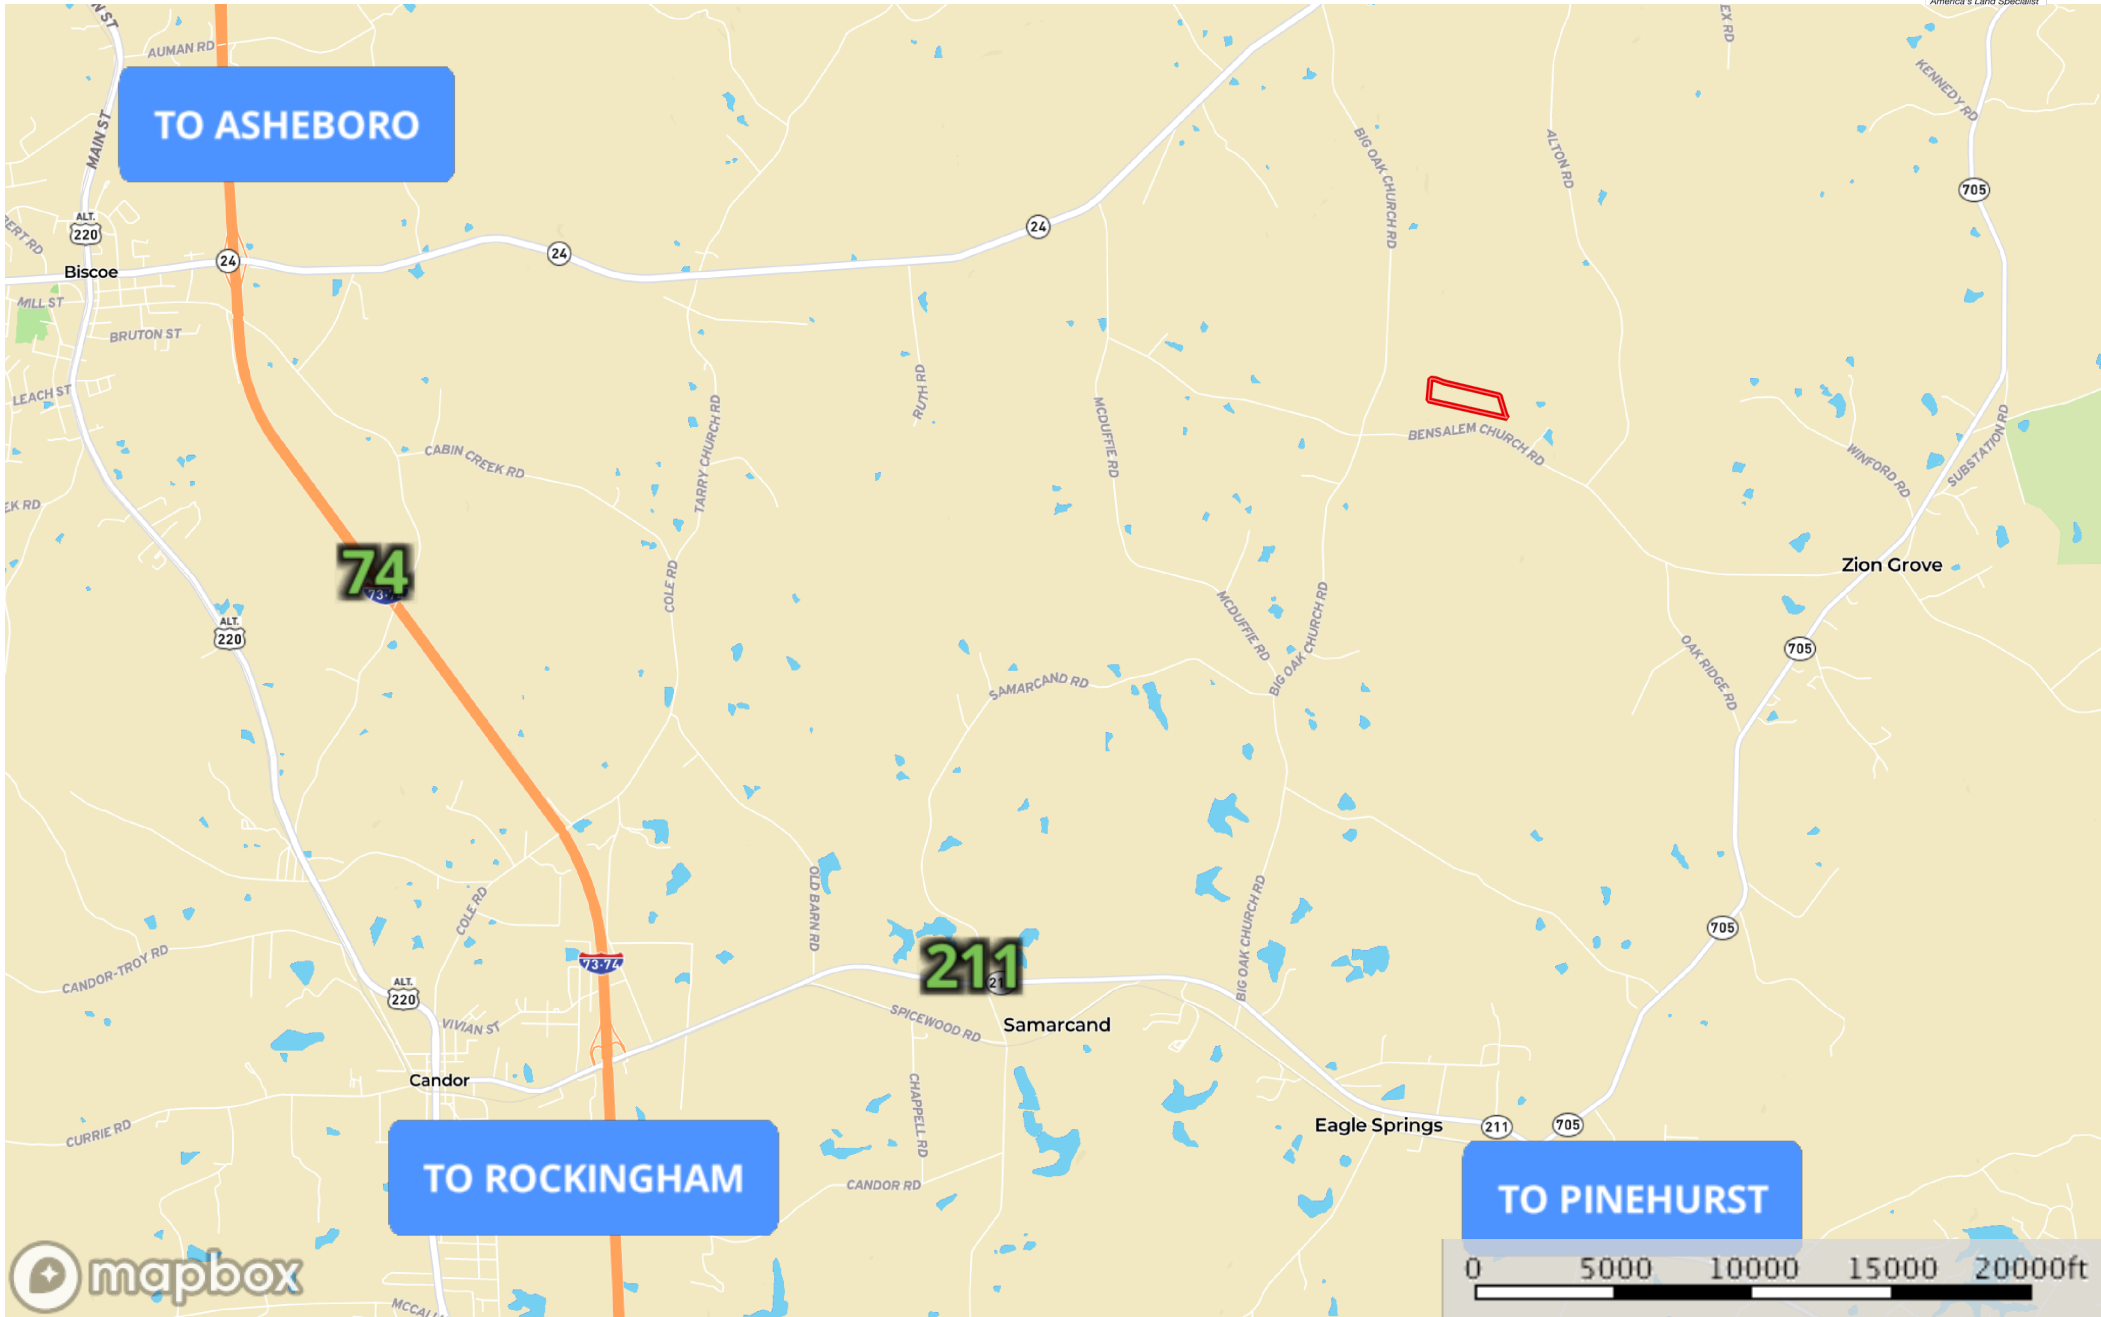

32 ac Gordon Moore JP

Moore County, North Carolina, 32.5 AC +/-

Boundary