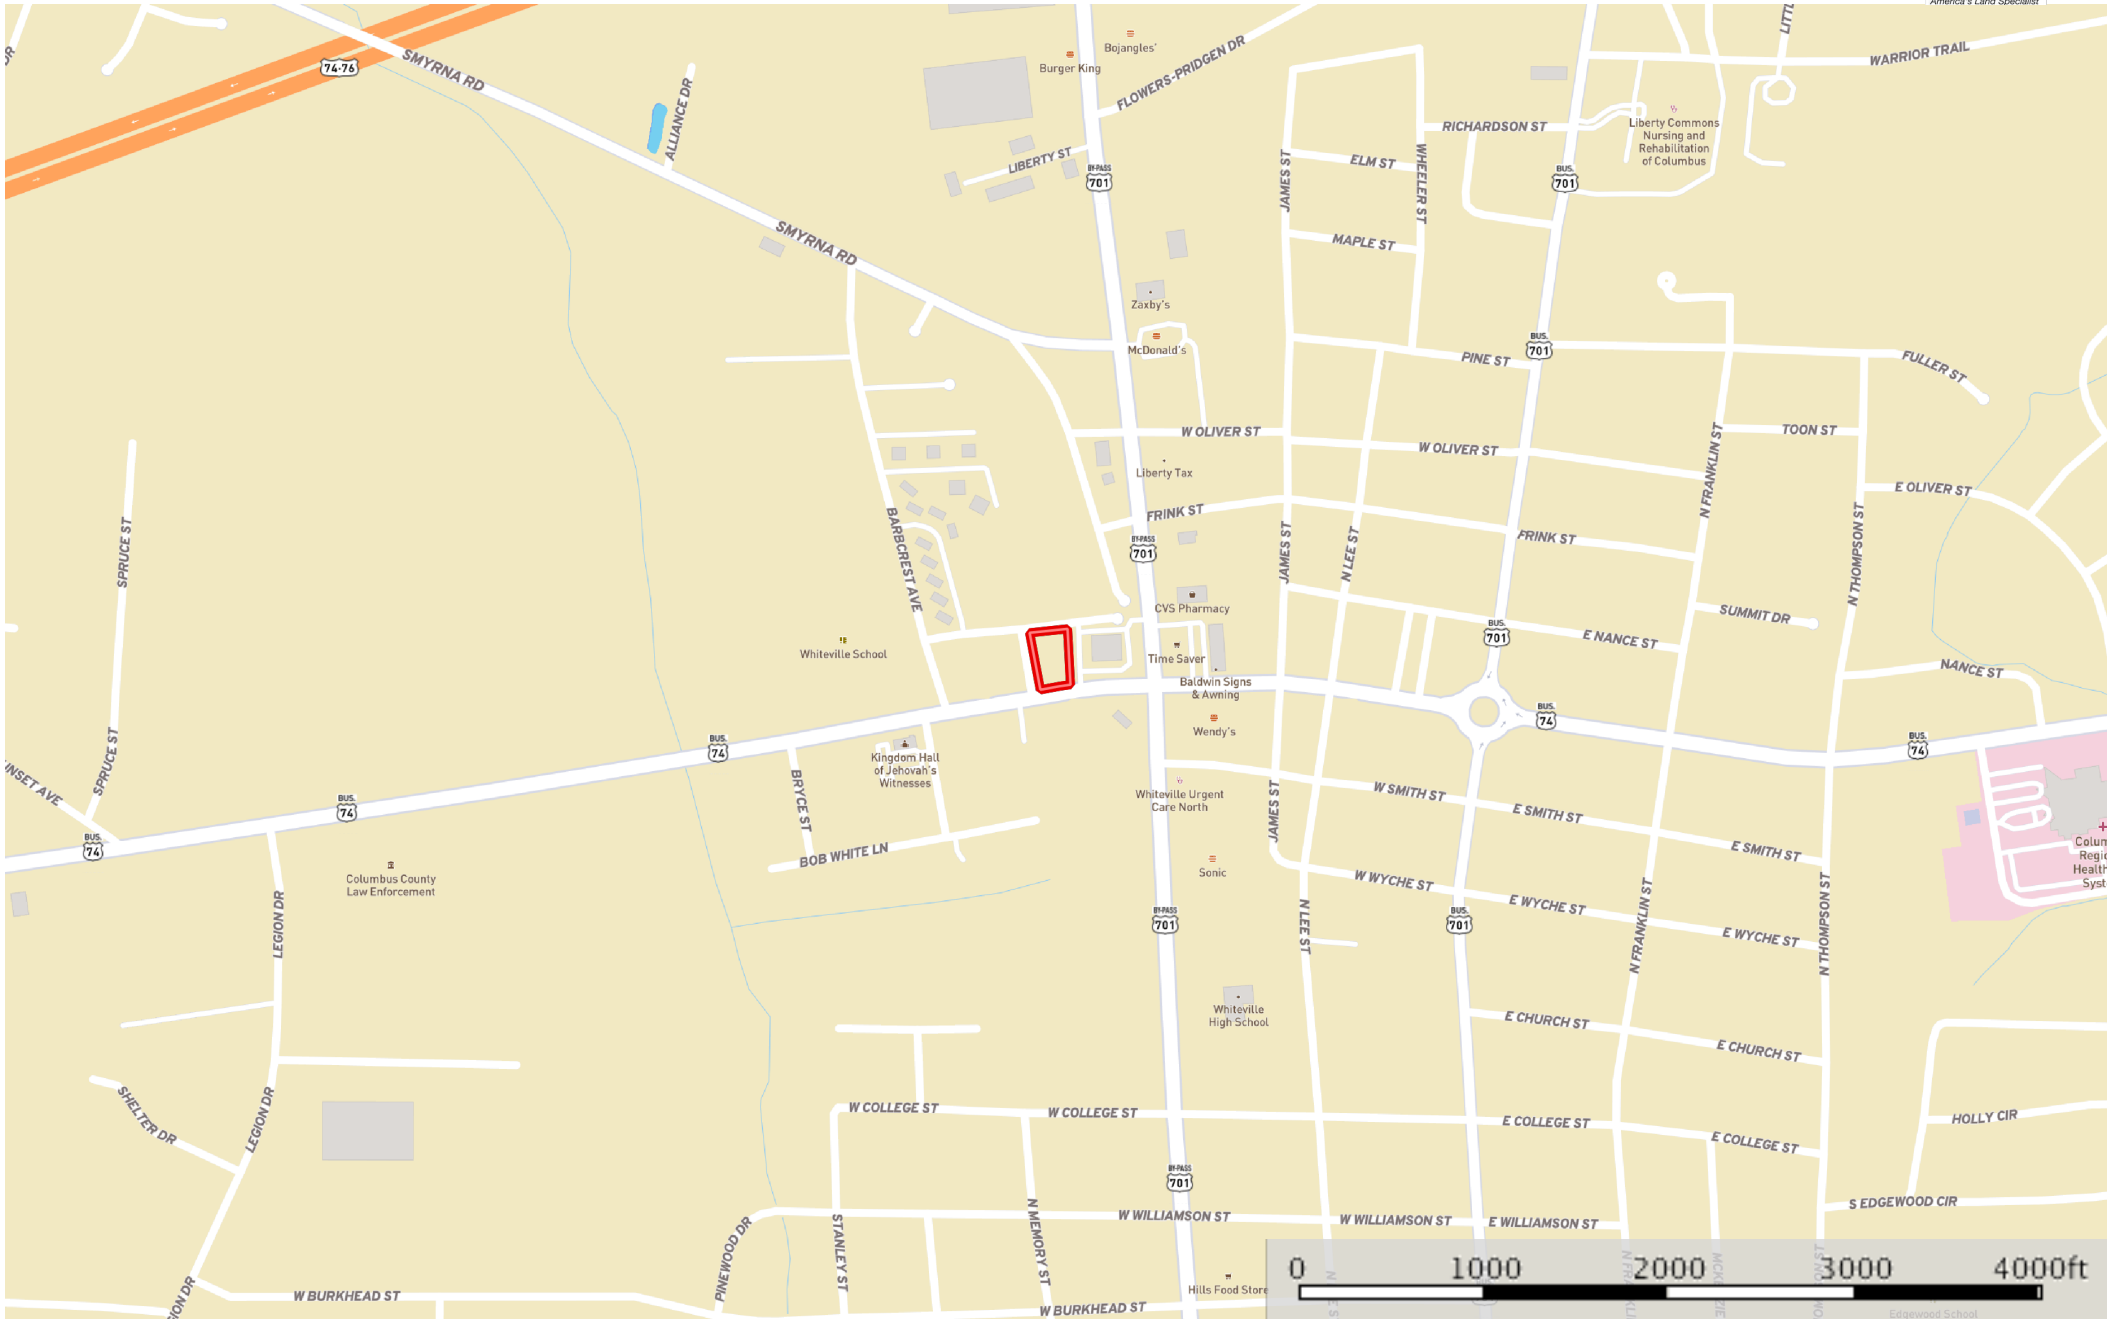

0.88 Whiteville Southstar LLC Columbus KR

Columbus County, North Carolina, 0.88 AC +/-

Boundary