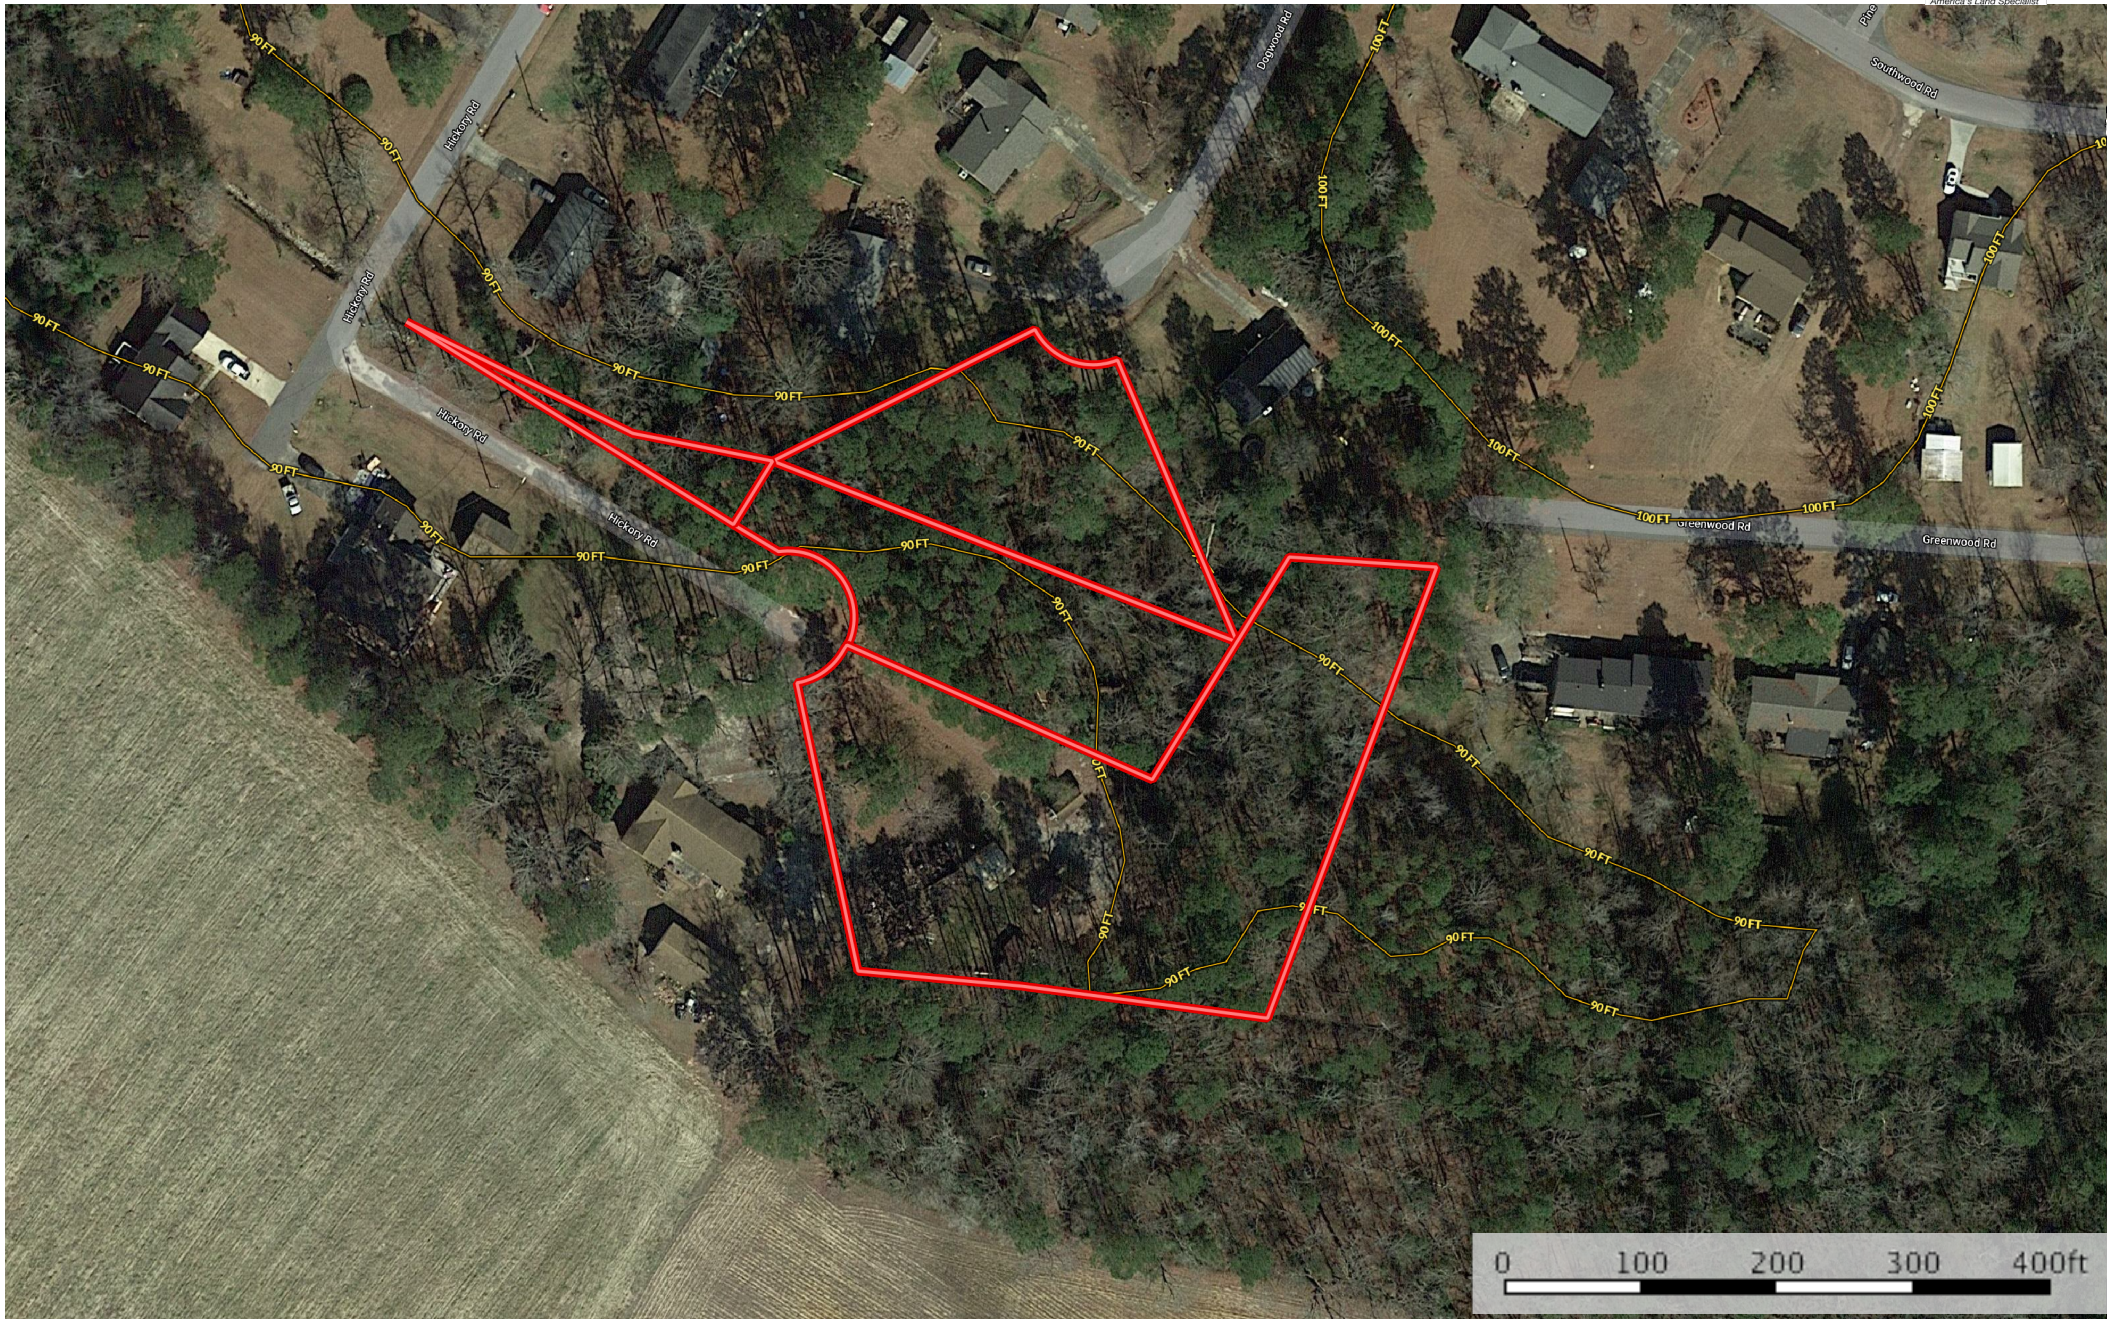

+ - 2.30 ac Williamson Columbus KR
Columbus County, North Carolina, 2.3 AC +/-

Boundary