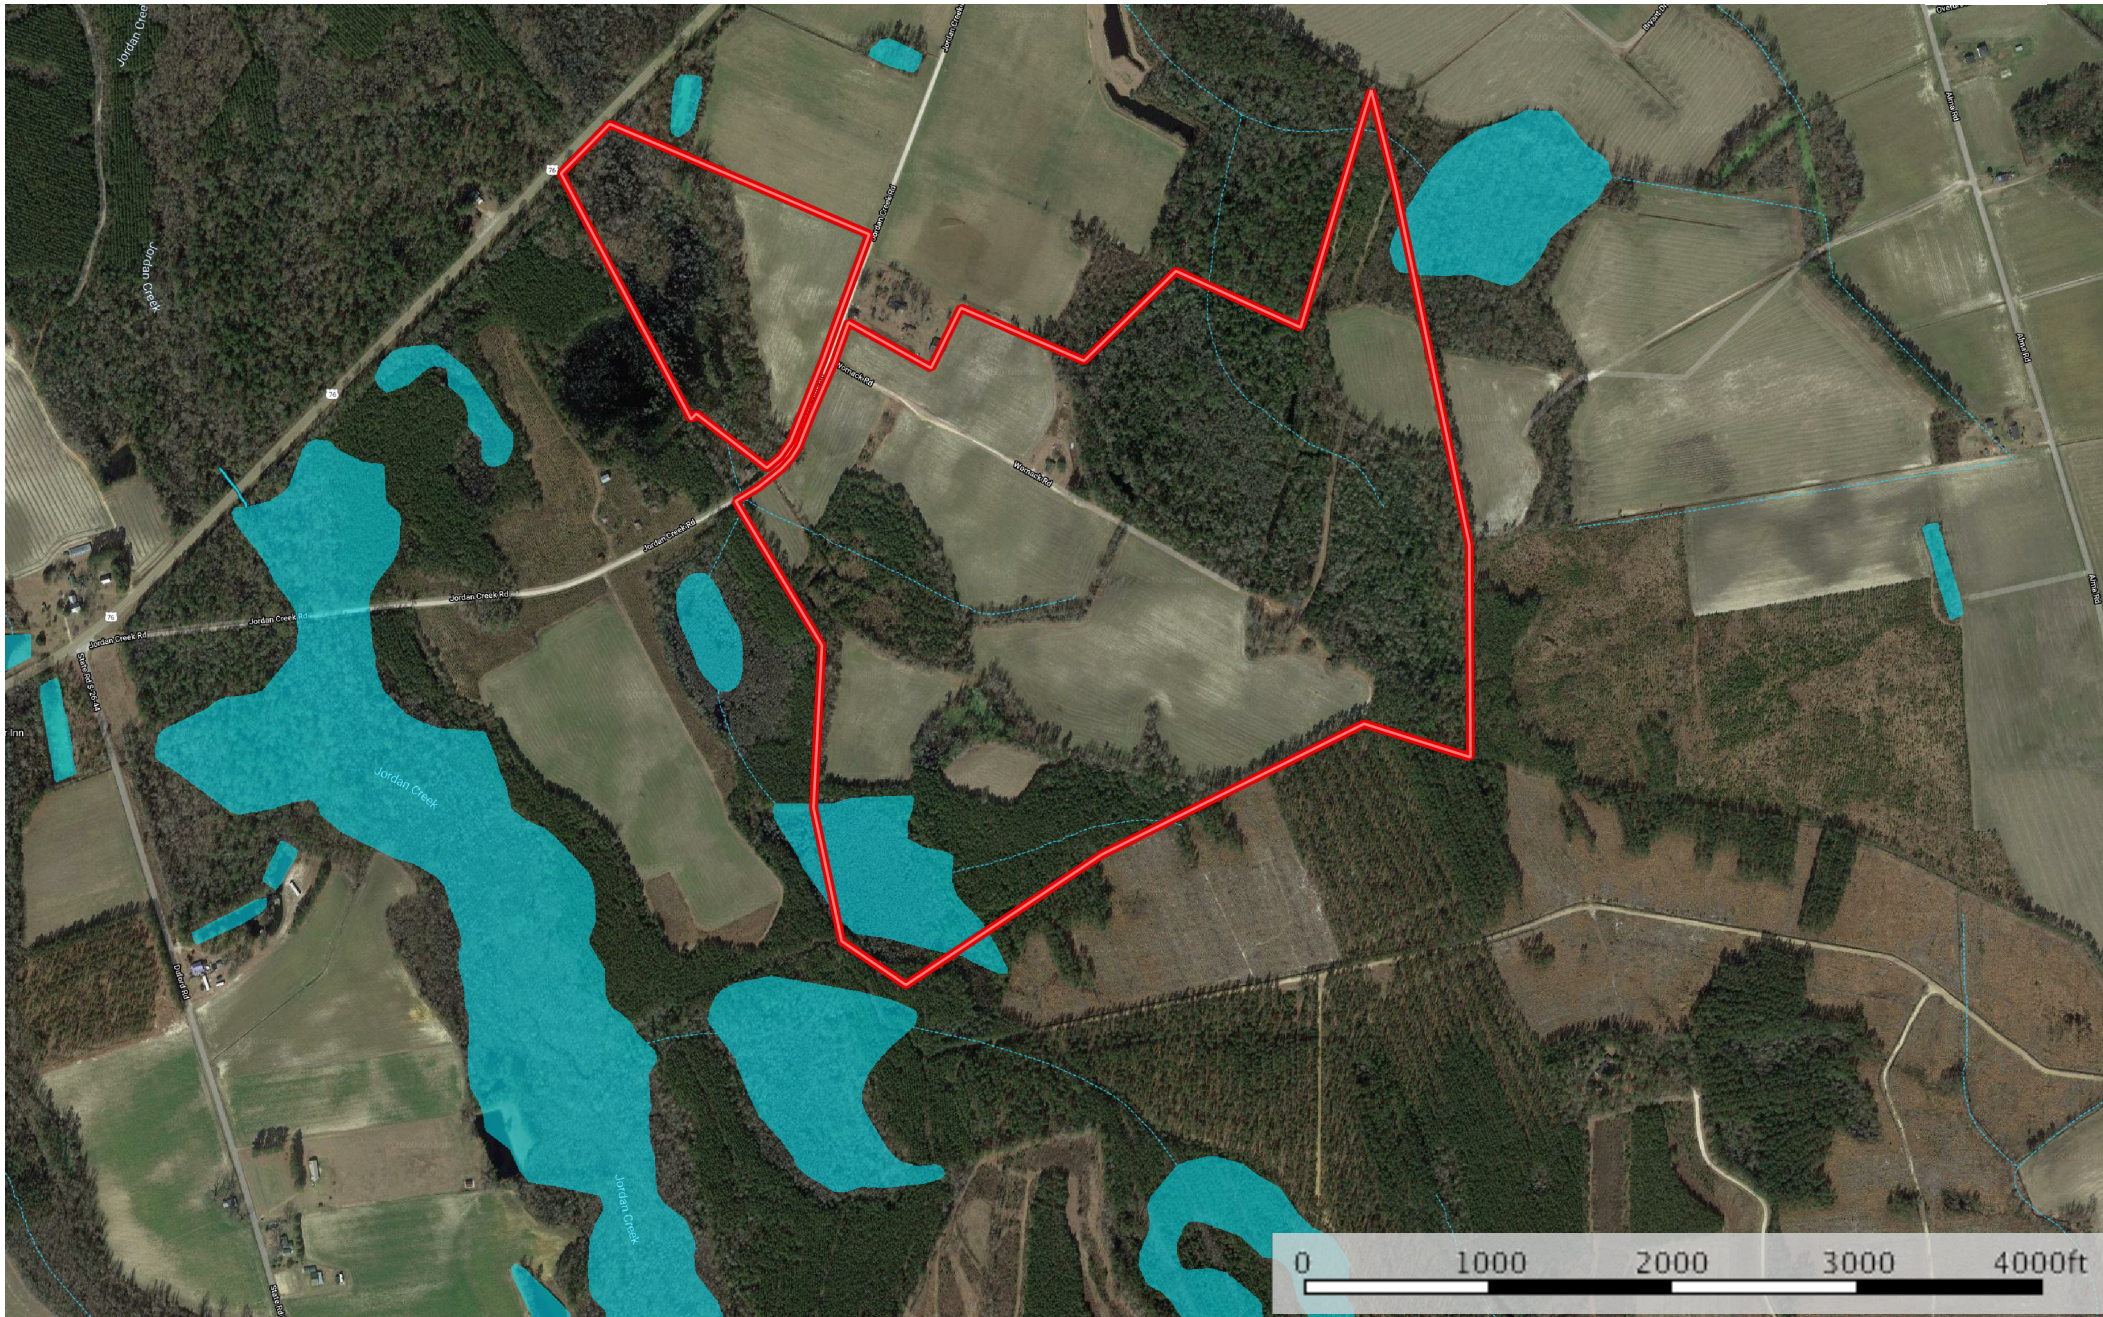

191.03 ac Todd Horry BC

Horry County, South Carolina, 191.03 AC +/-

-  Boundary
-  Stream, Intermittent
-  River/Creek
-  Water Body