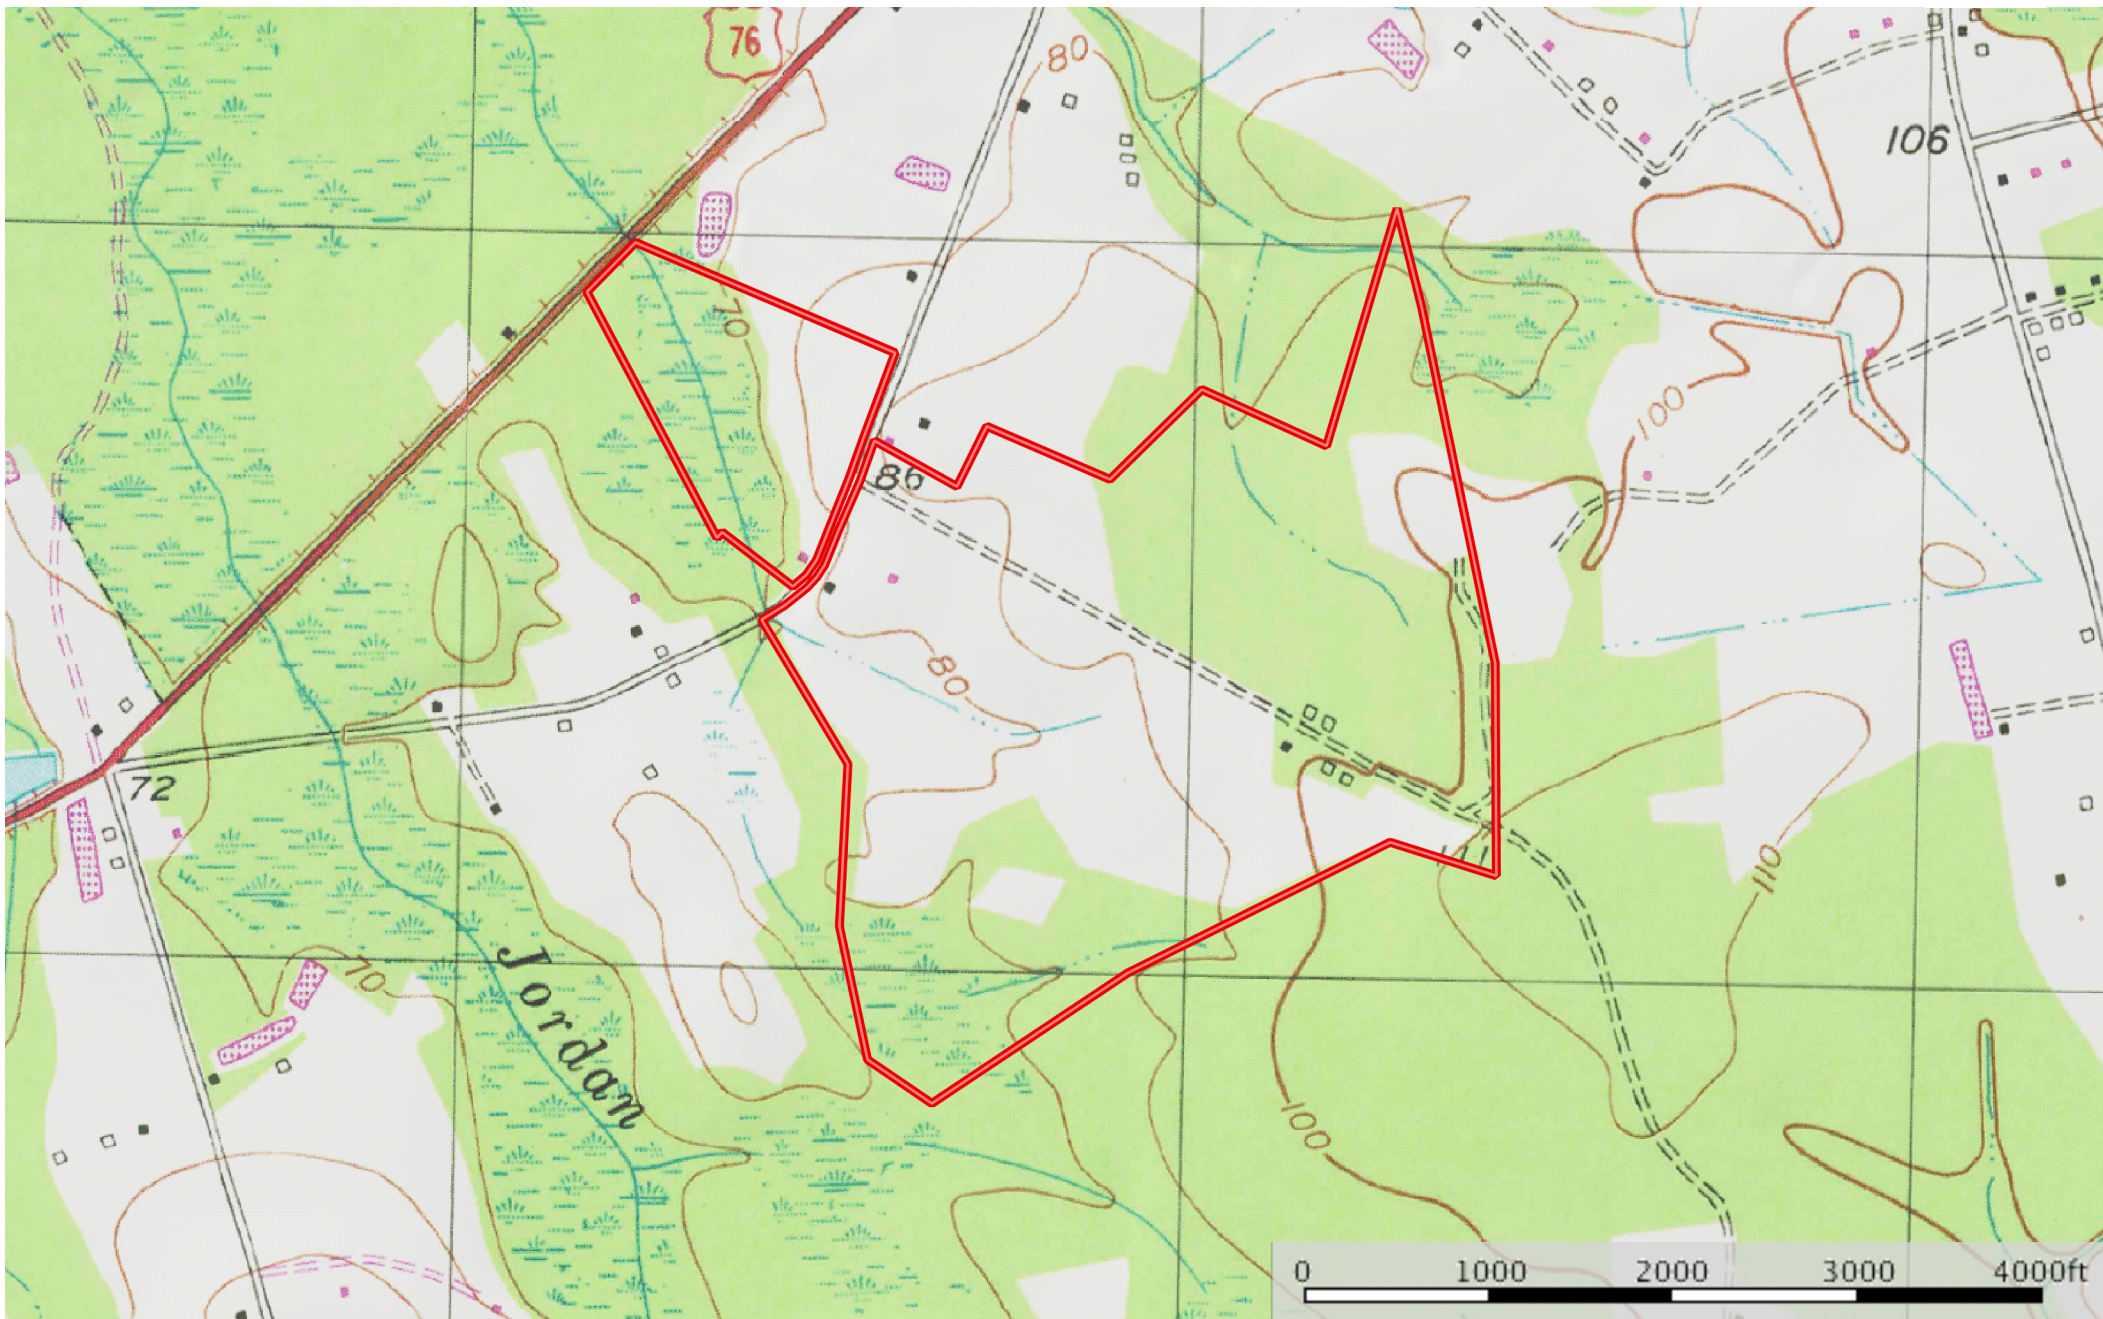

191.03 ac Todd Horry BC
Horry County, South Carolina, 191.03 AC +/-

 Boundary