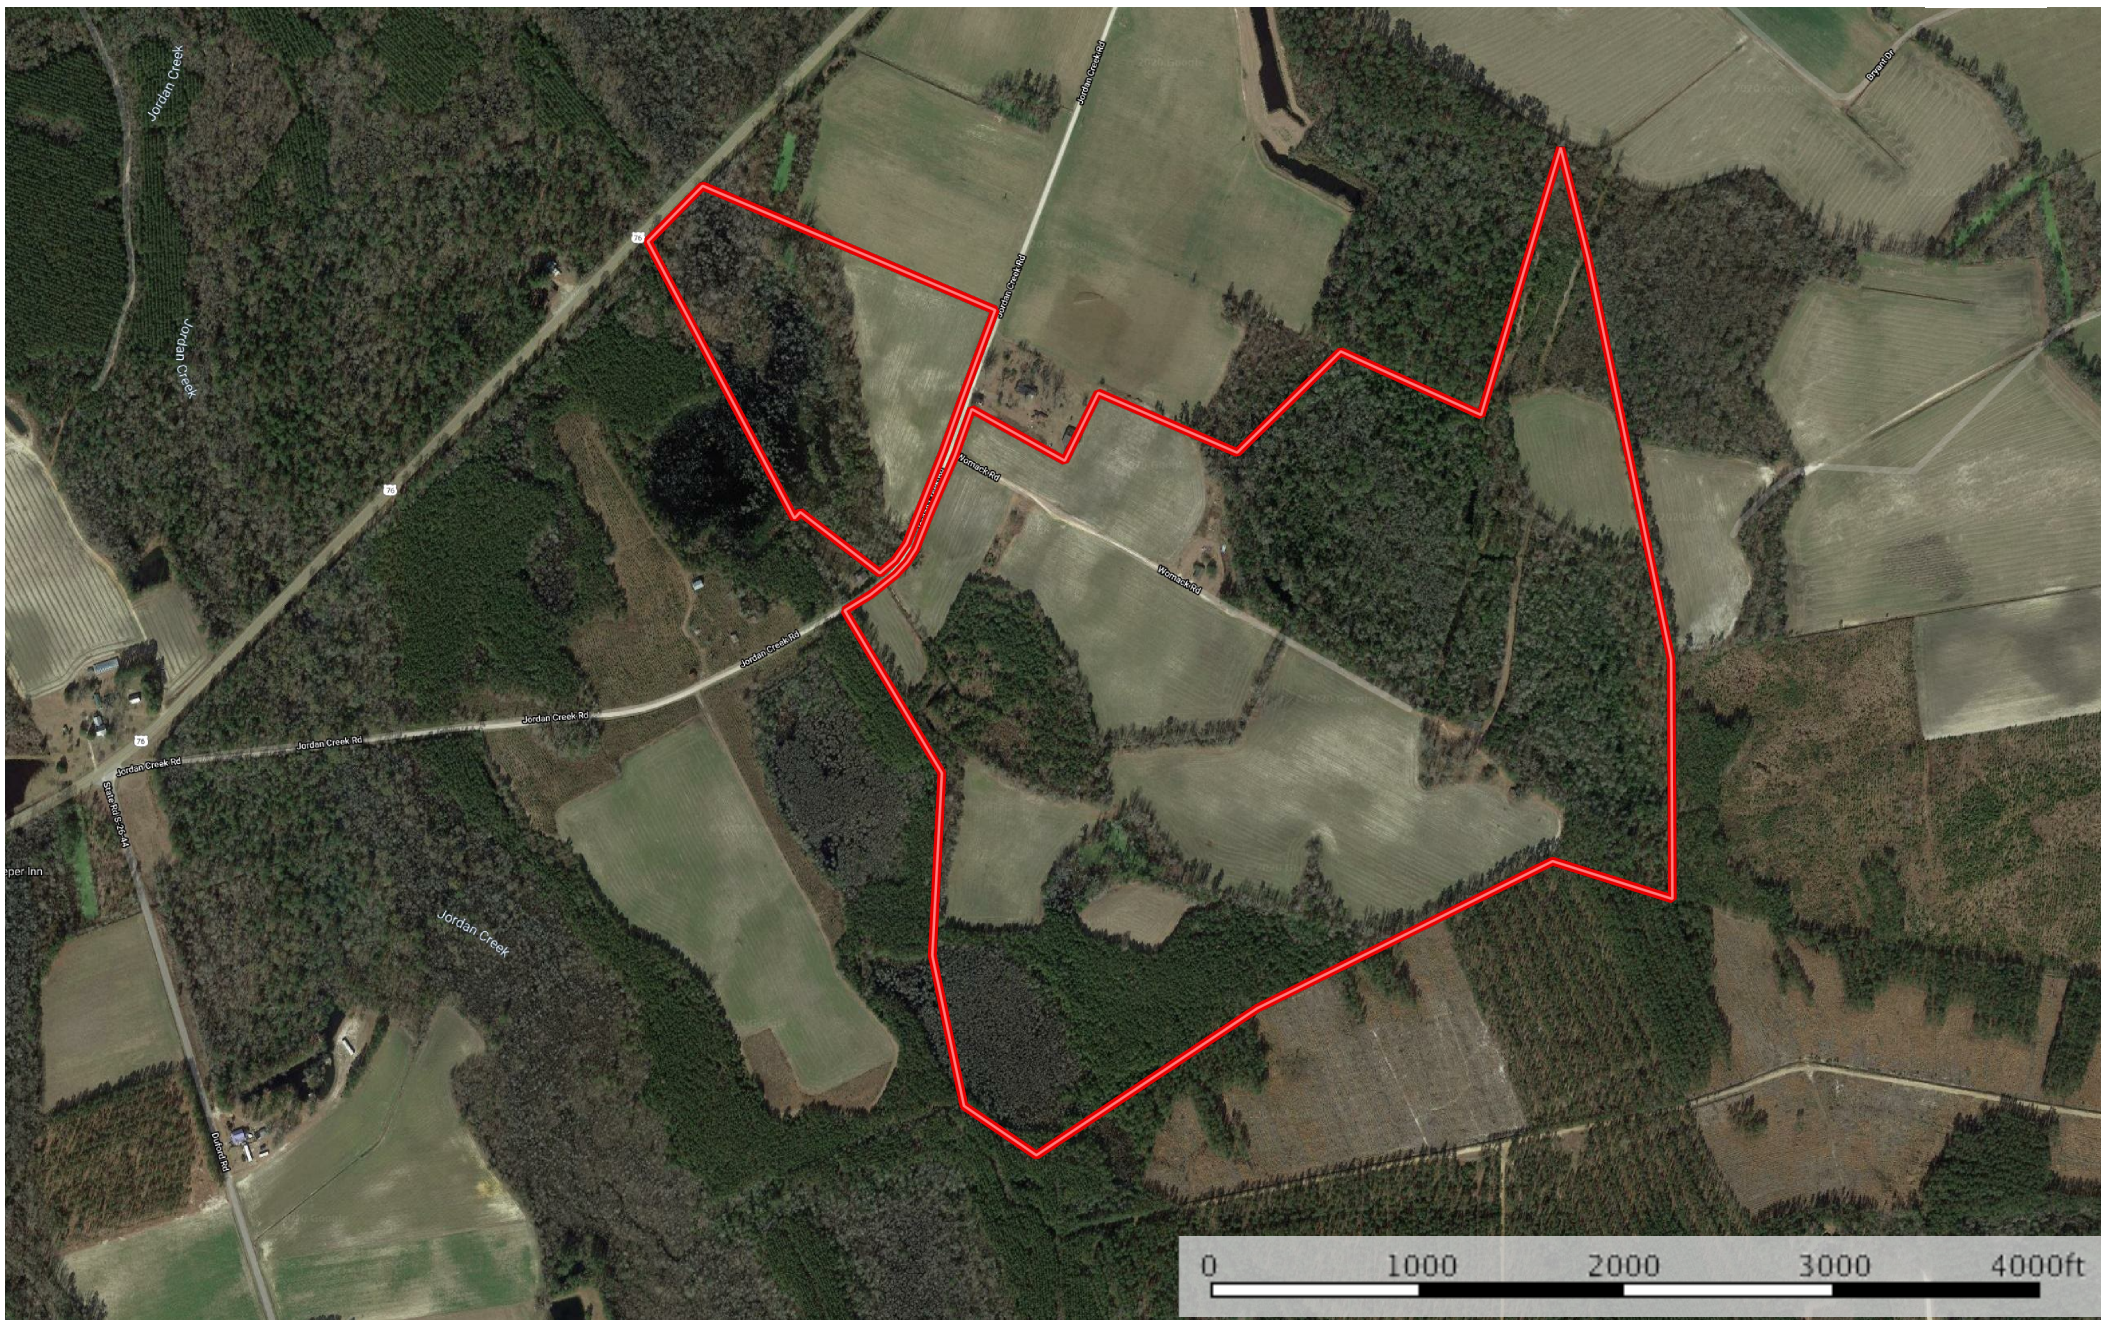

**191.03 ac Todd Horry BC**  
 Horry County, South Carolina, 191.03 AC +/-

Boundary