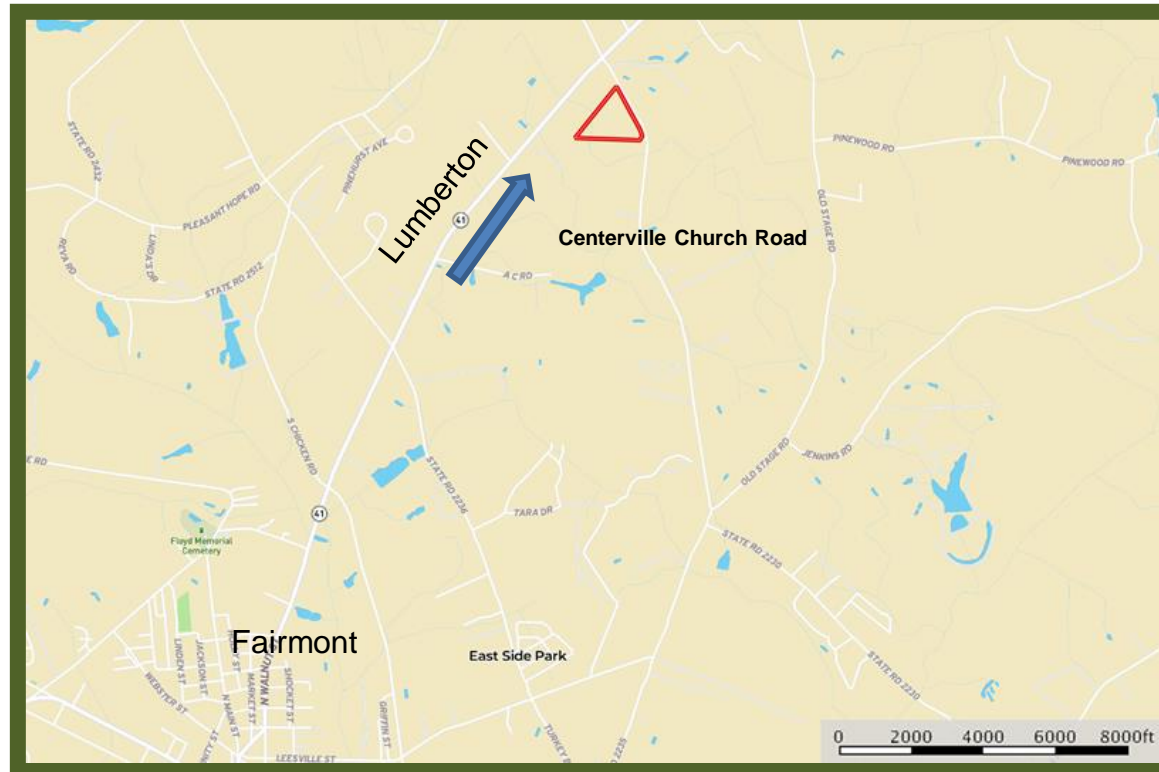

Casey Farm Home Site Location Map

Marty Lanier
(910) 617-4326
mlanier@mossyoakproperties.com

Owners and owner's agents make no claims as to the accuracy of this map. This is not an official survey.