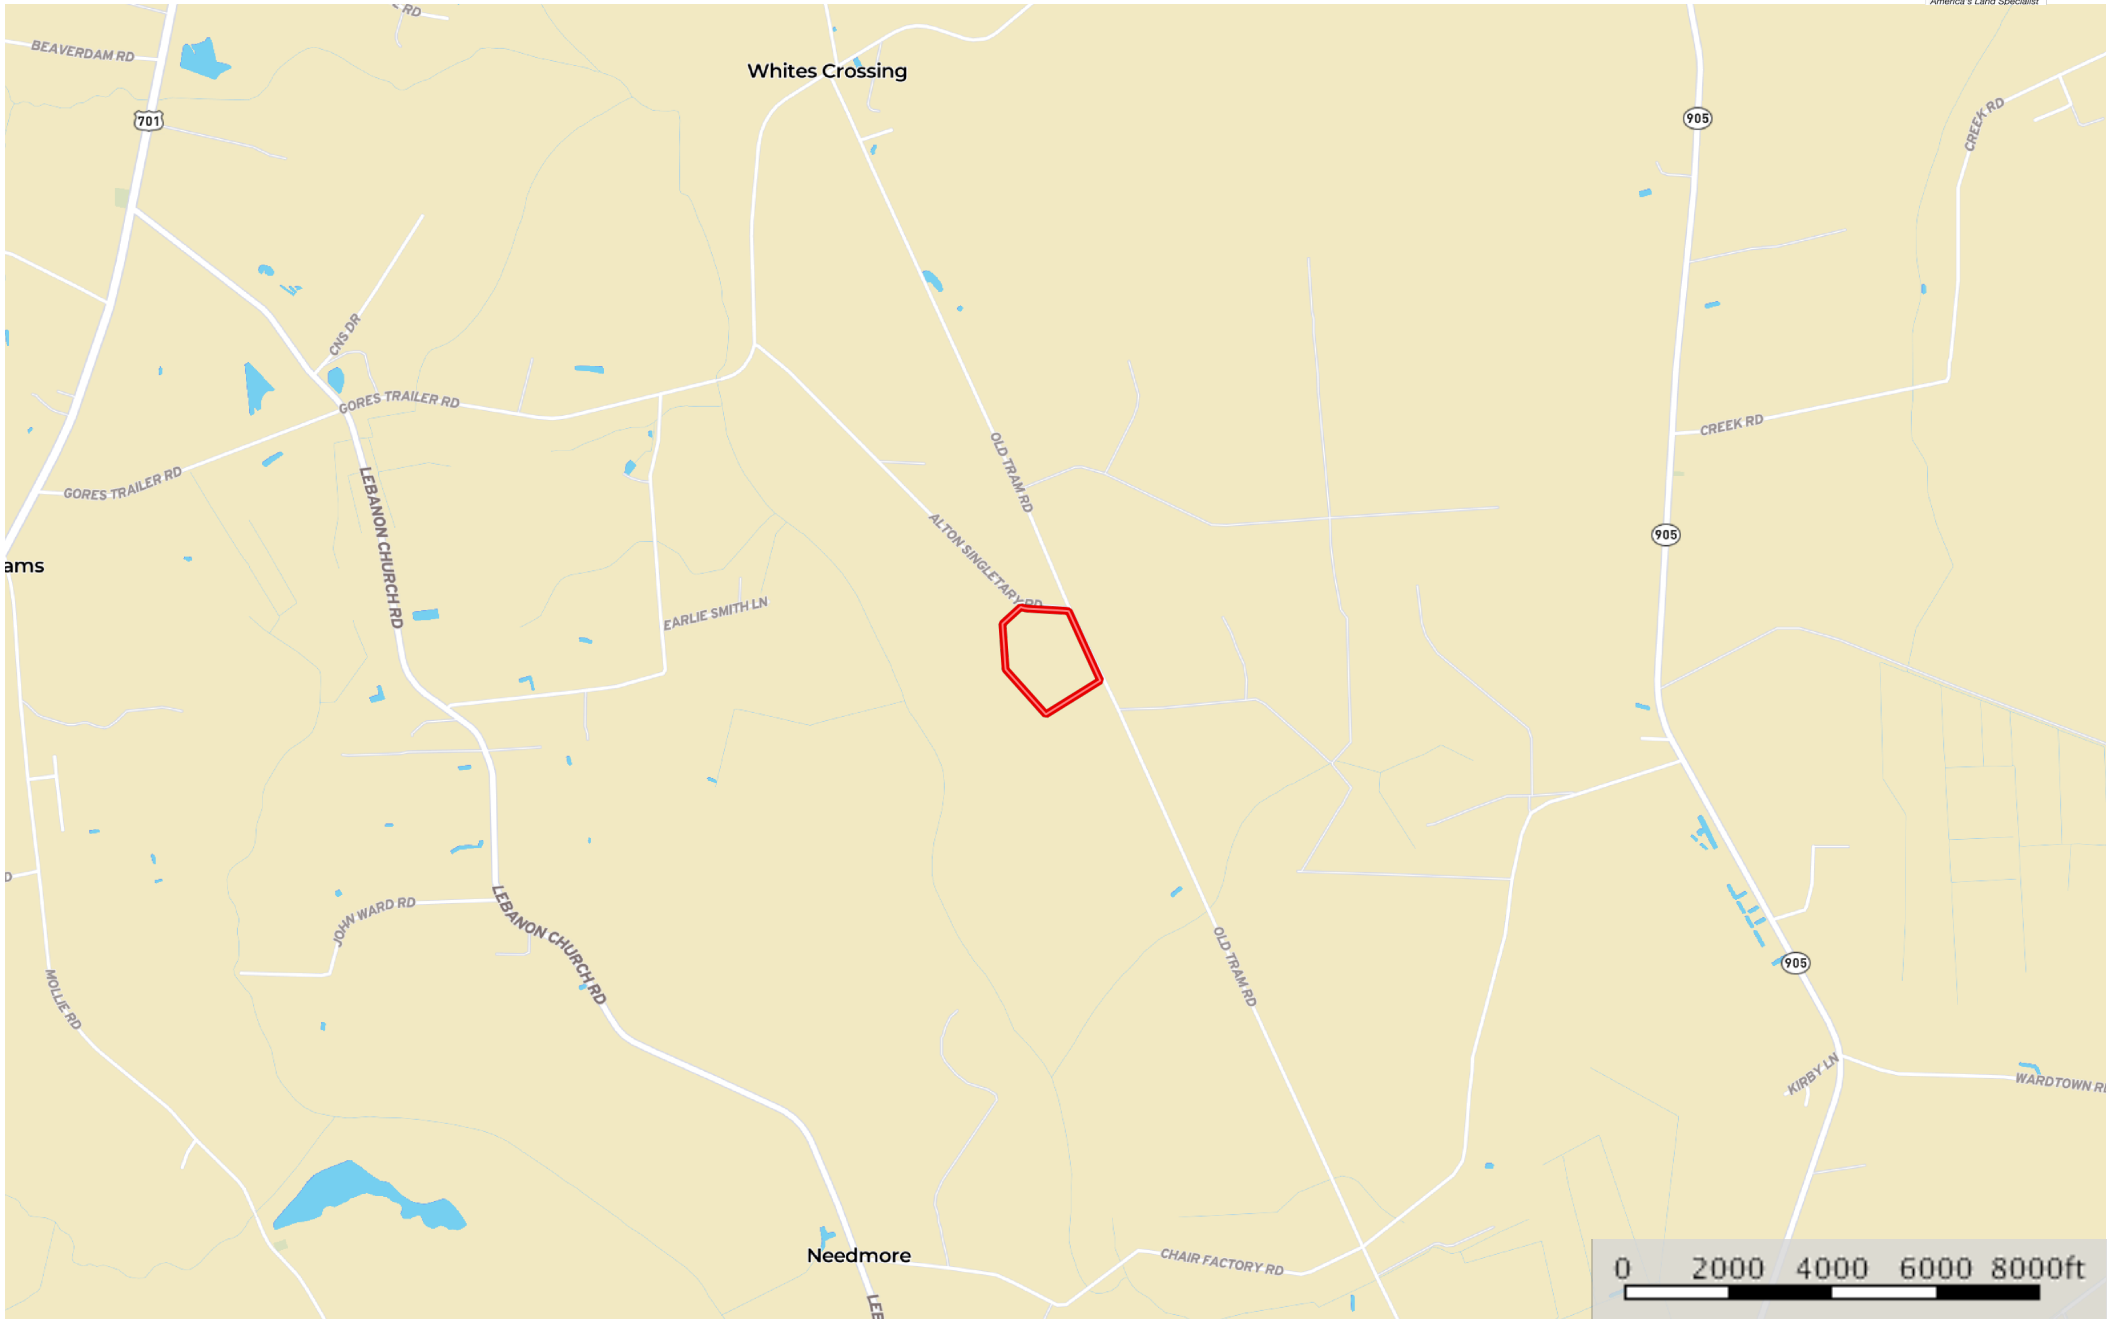

40 ac Suggs Columbus KR

Columbus County, North Carolina, 40 AC +/-

Boundary