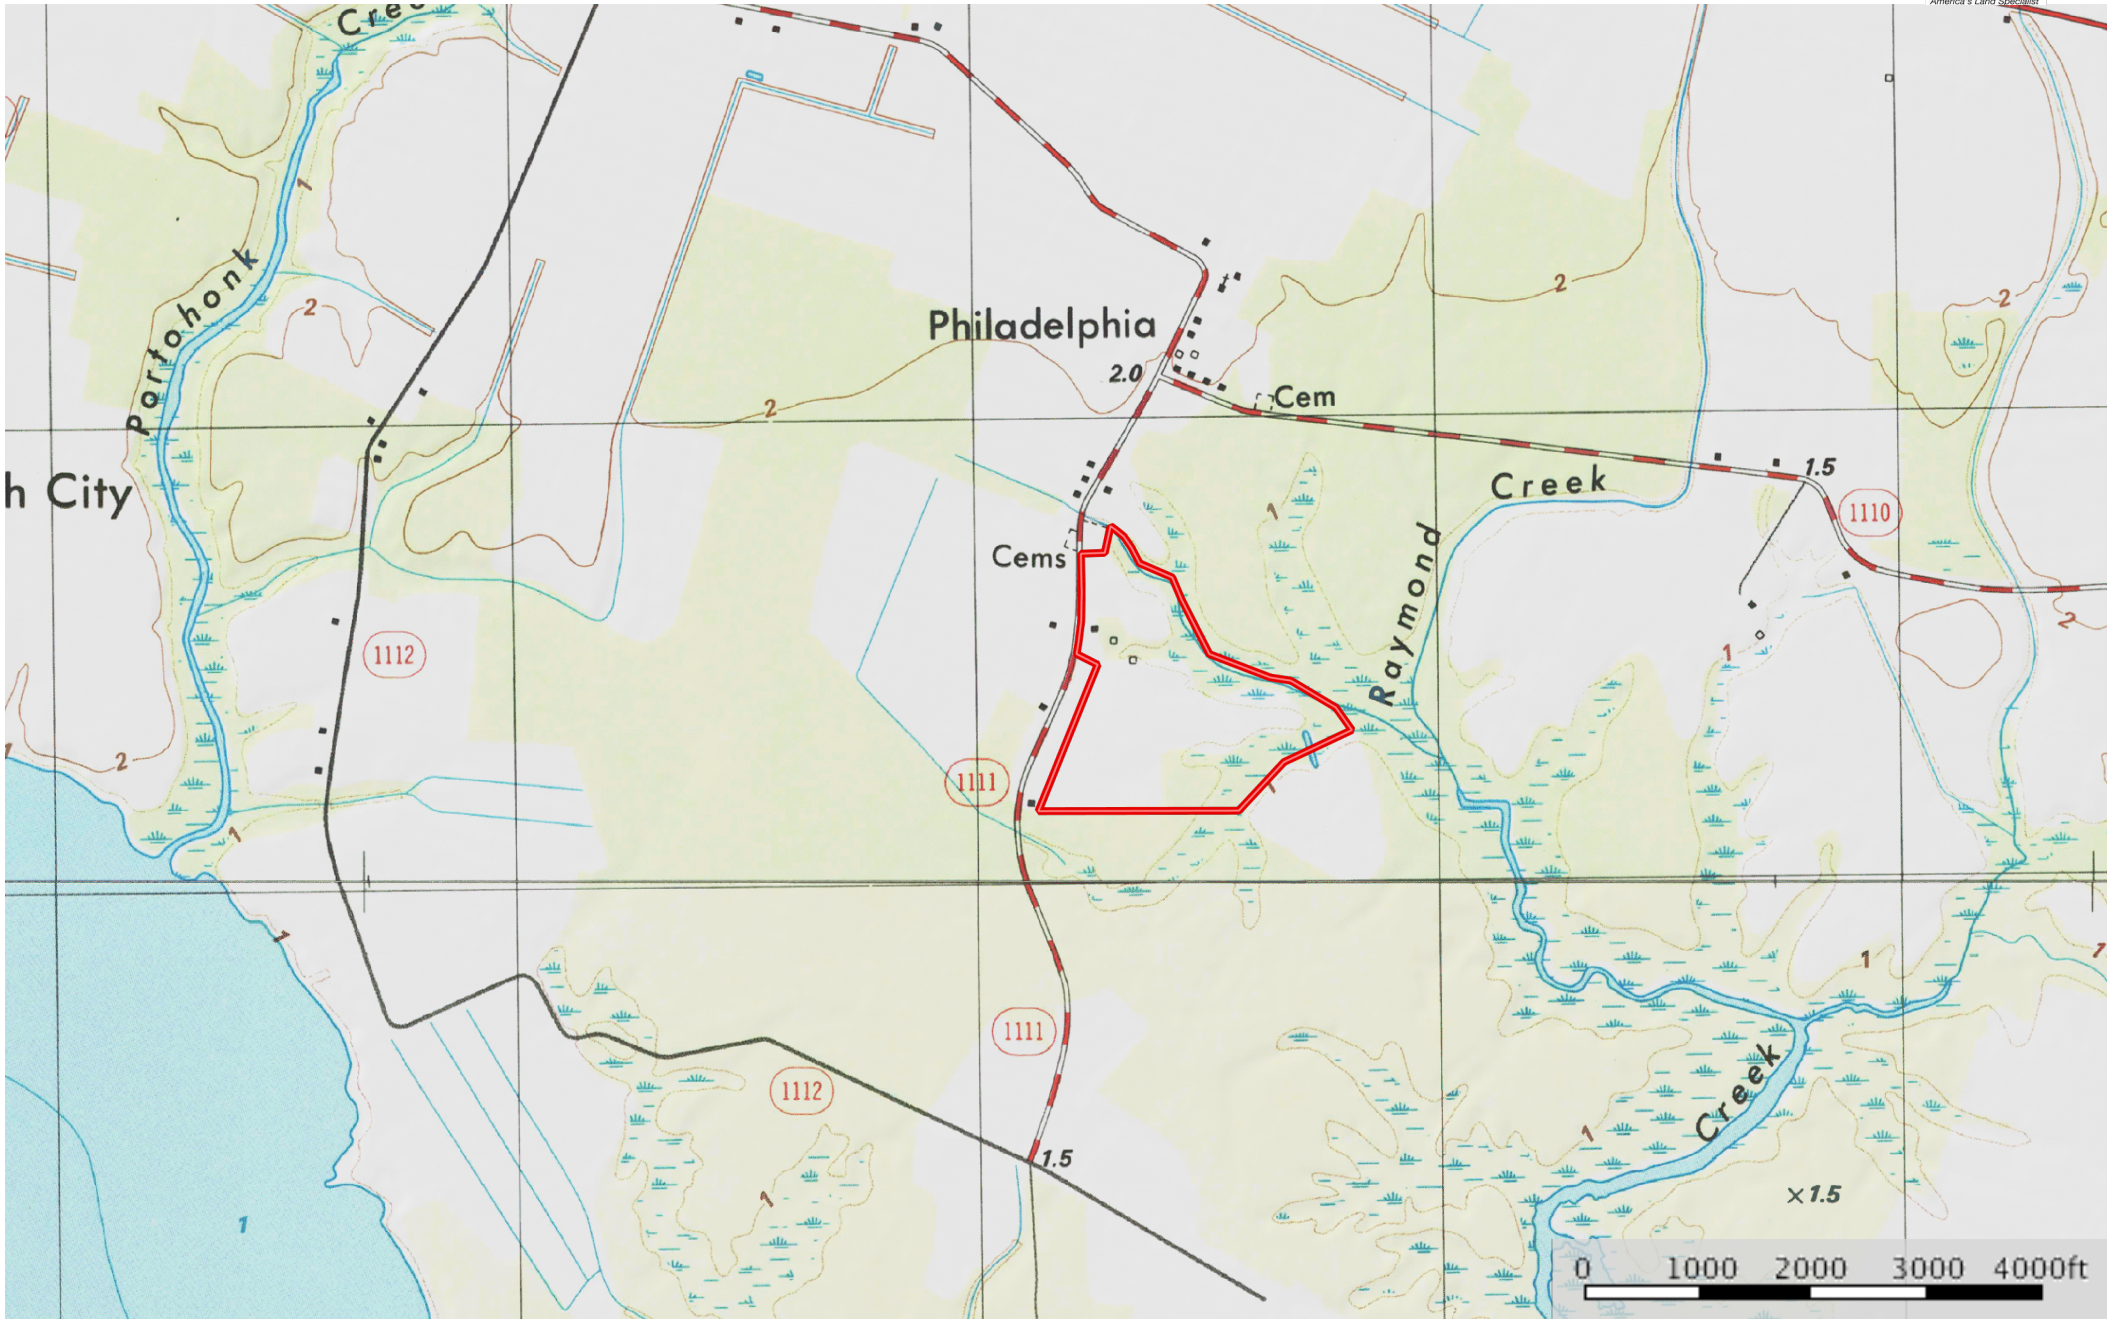

52.43 Mercer Camden JP
Camden County, North Carolina, 52.43 AC +/-

Boundary