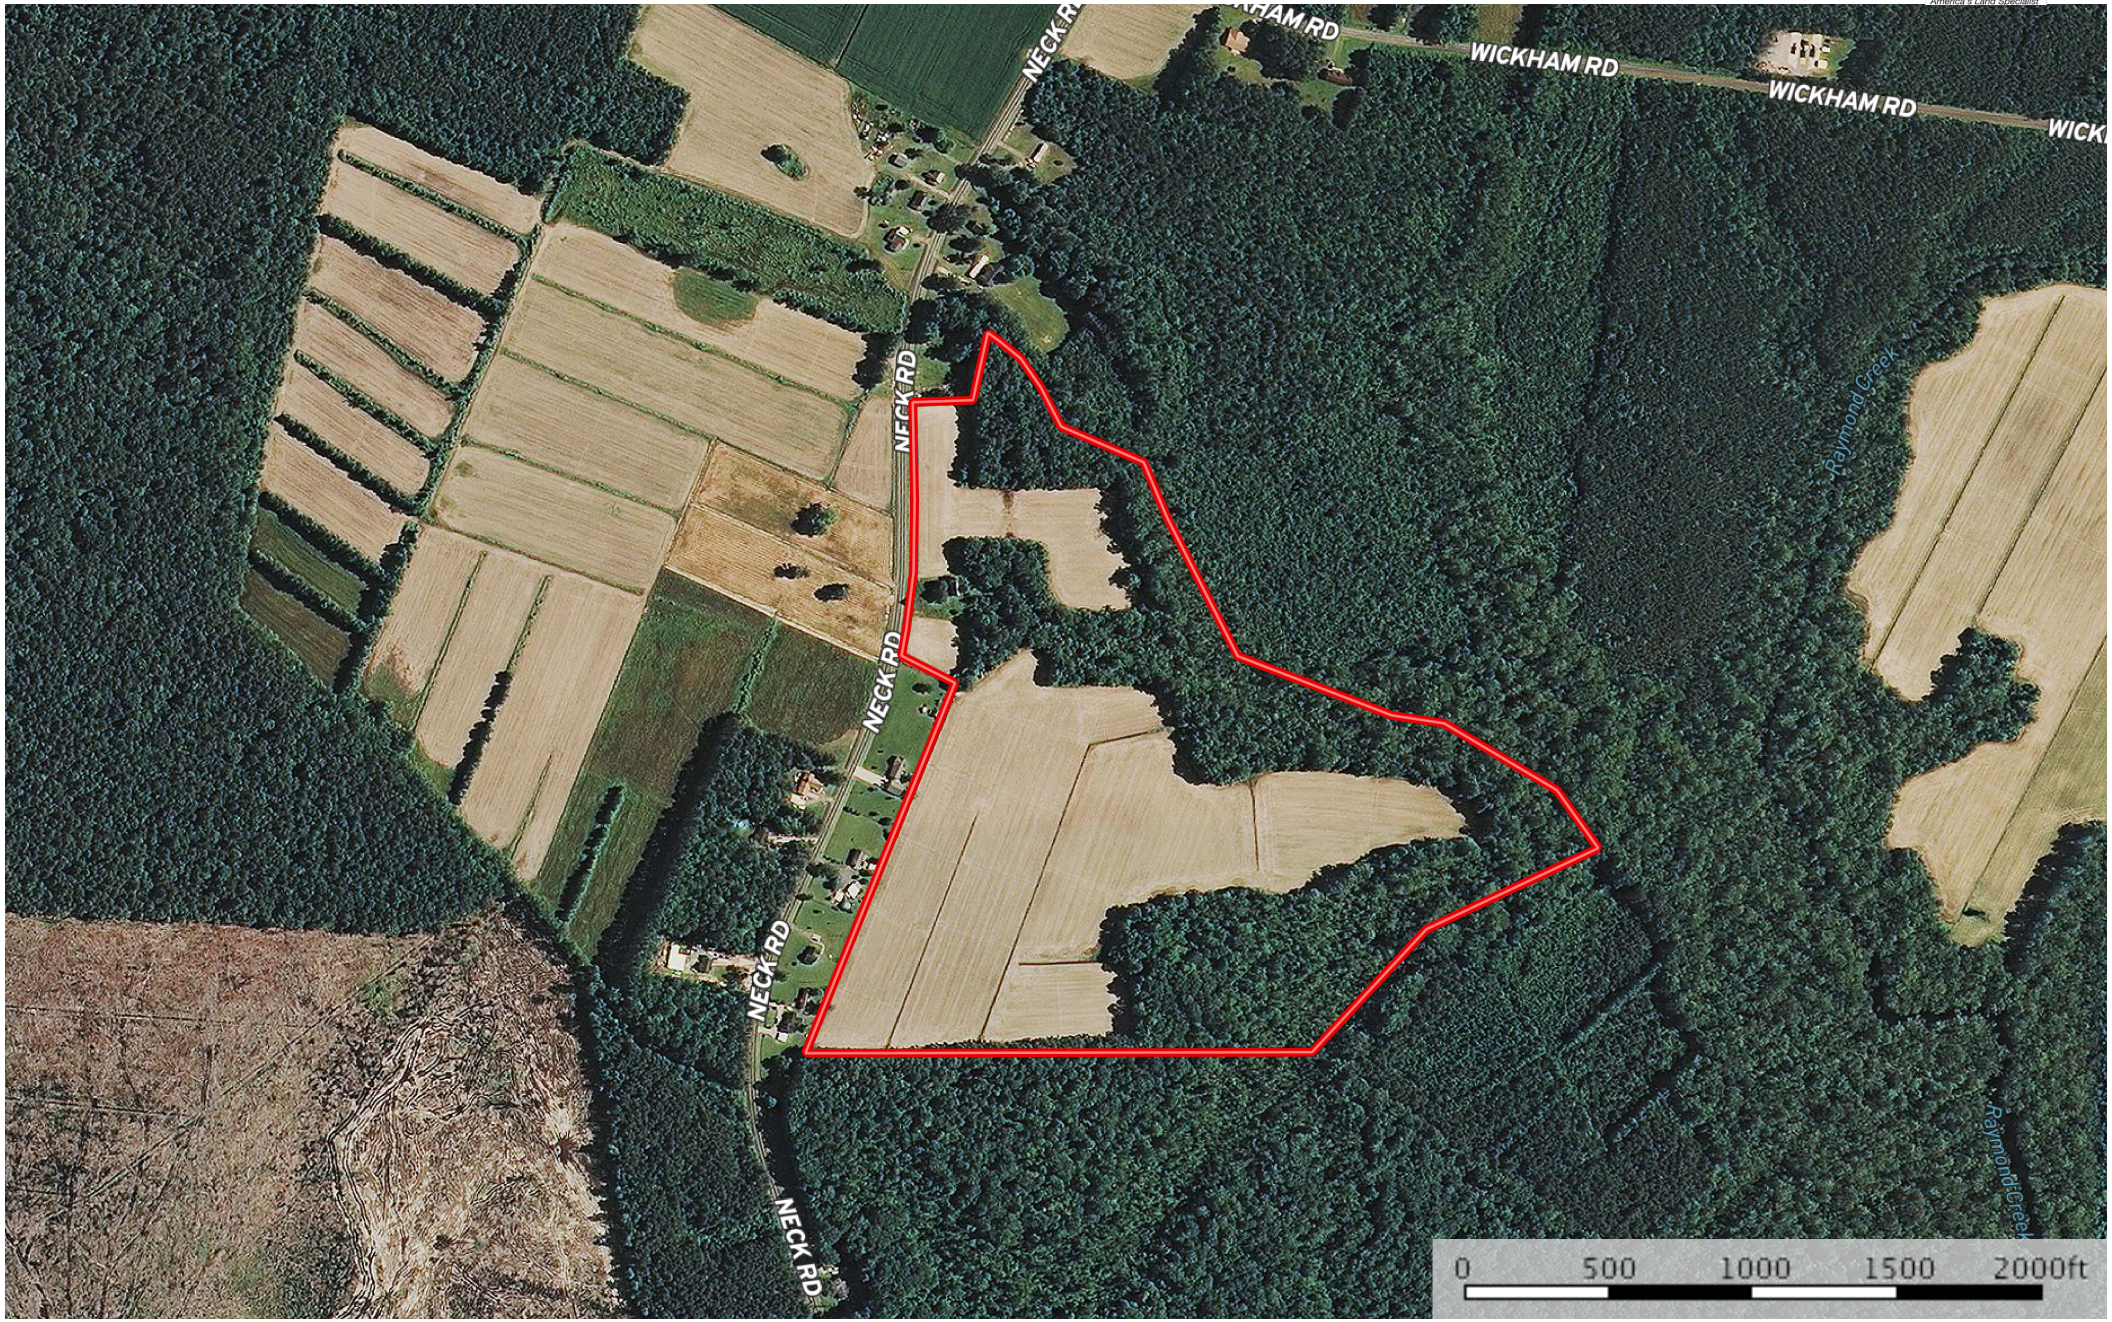

52.43 Mercer Camden JP
Camden County, North Carolina, 52.43 AC +/-

 Boundary