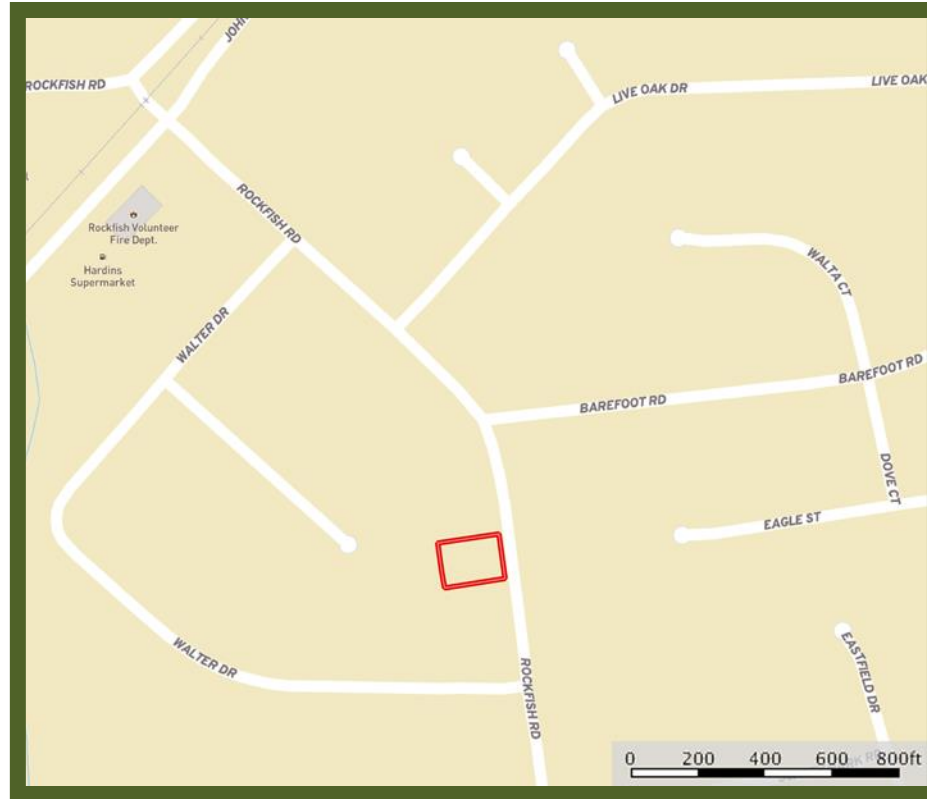

Rockfish Lot Location Map

Marty Lanier
(910) 617-4326
mlanier@mossyoakproperties.com

Owners and owner's agents make no claims as to the accuracy of this map. This is not an official survey.