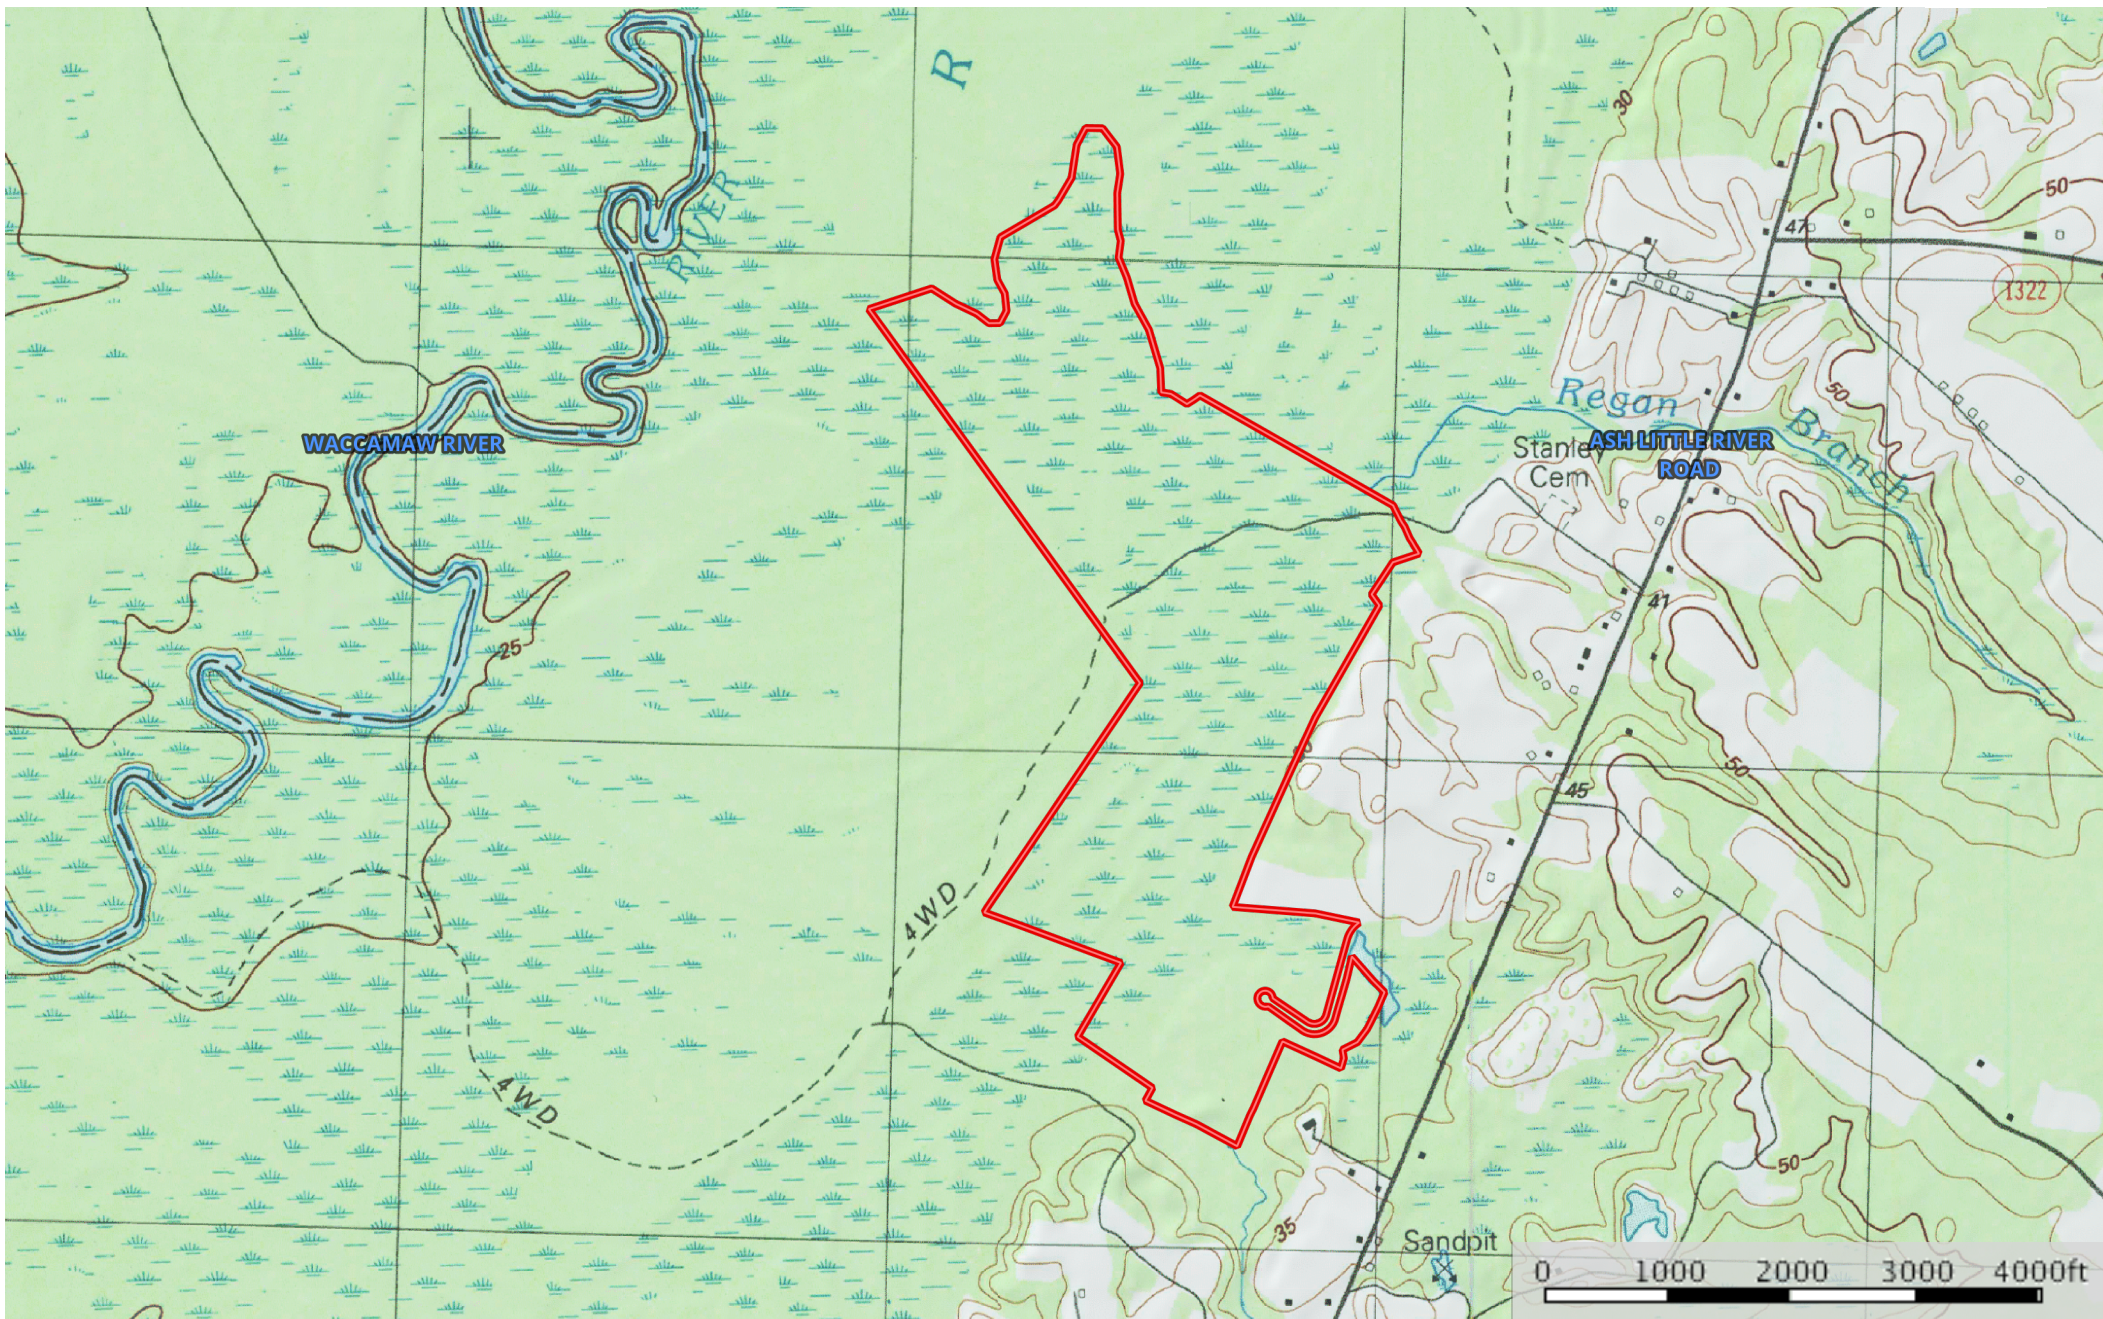

Reagens Ranch

Brunswick County, North Carolina, 230.24 AC +/-

 Boundary