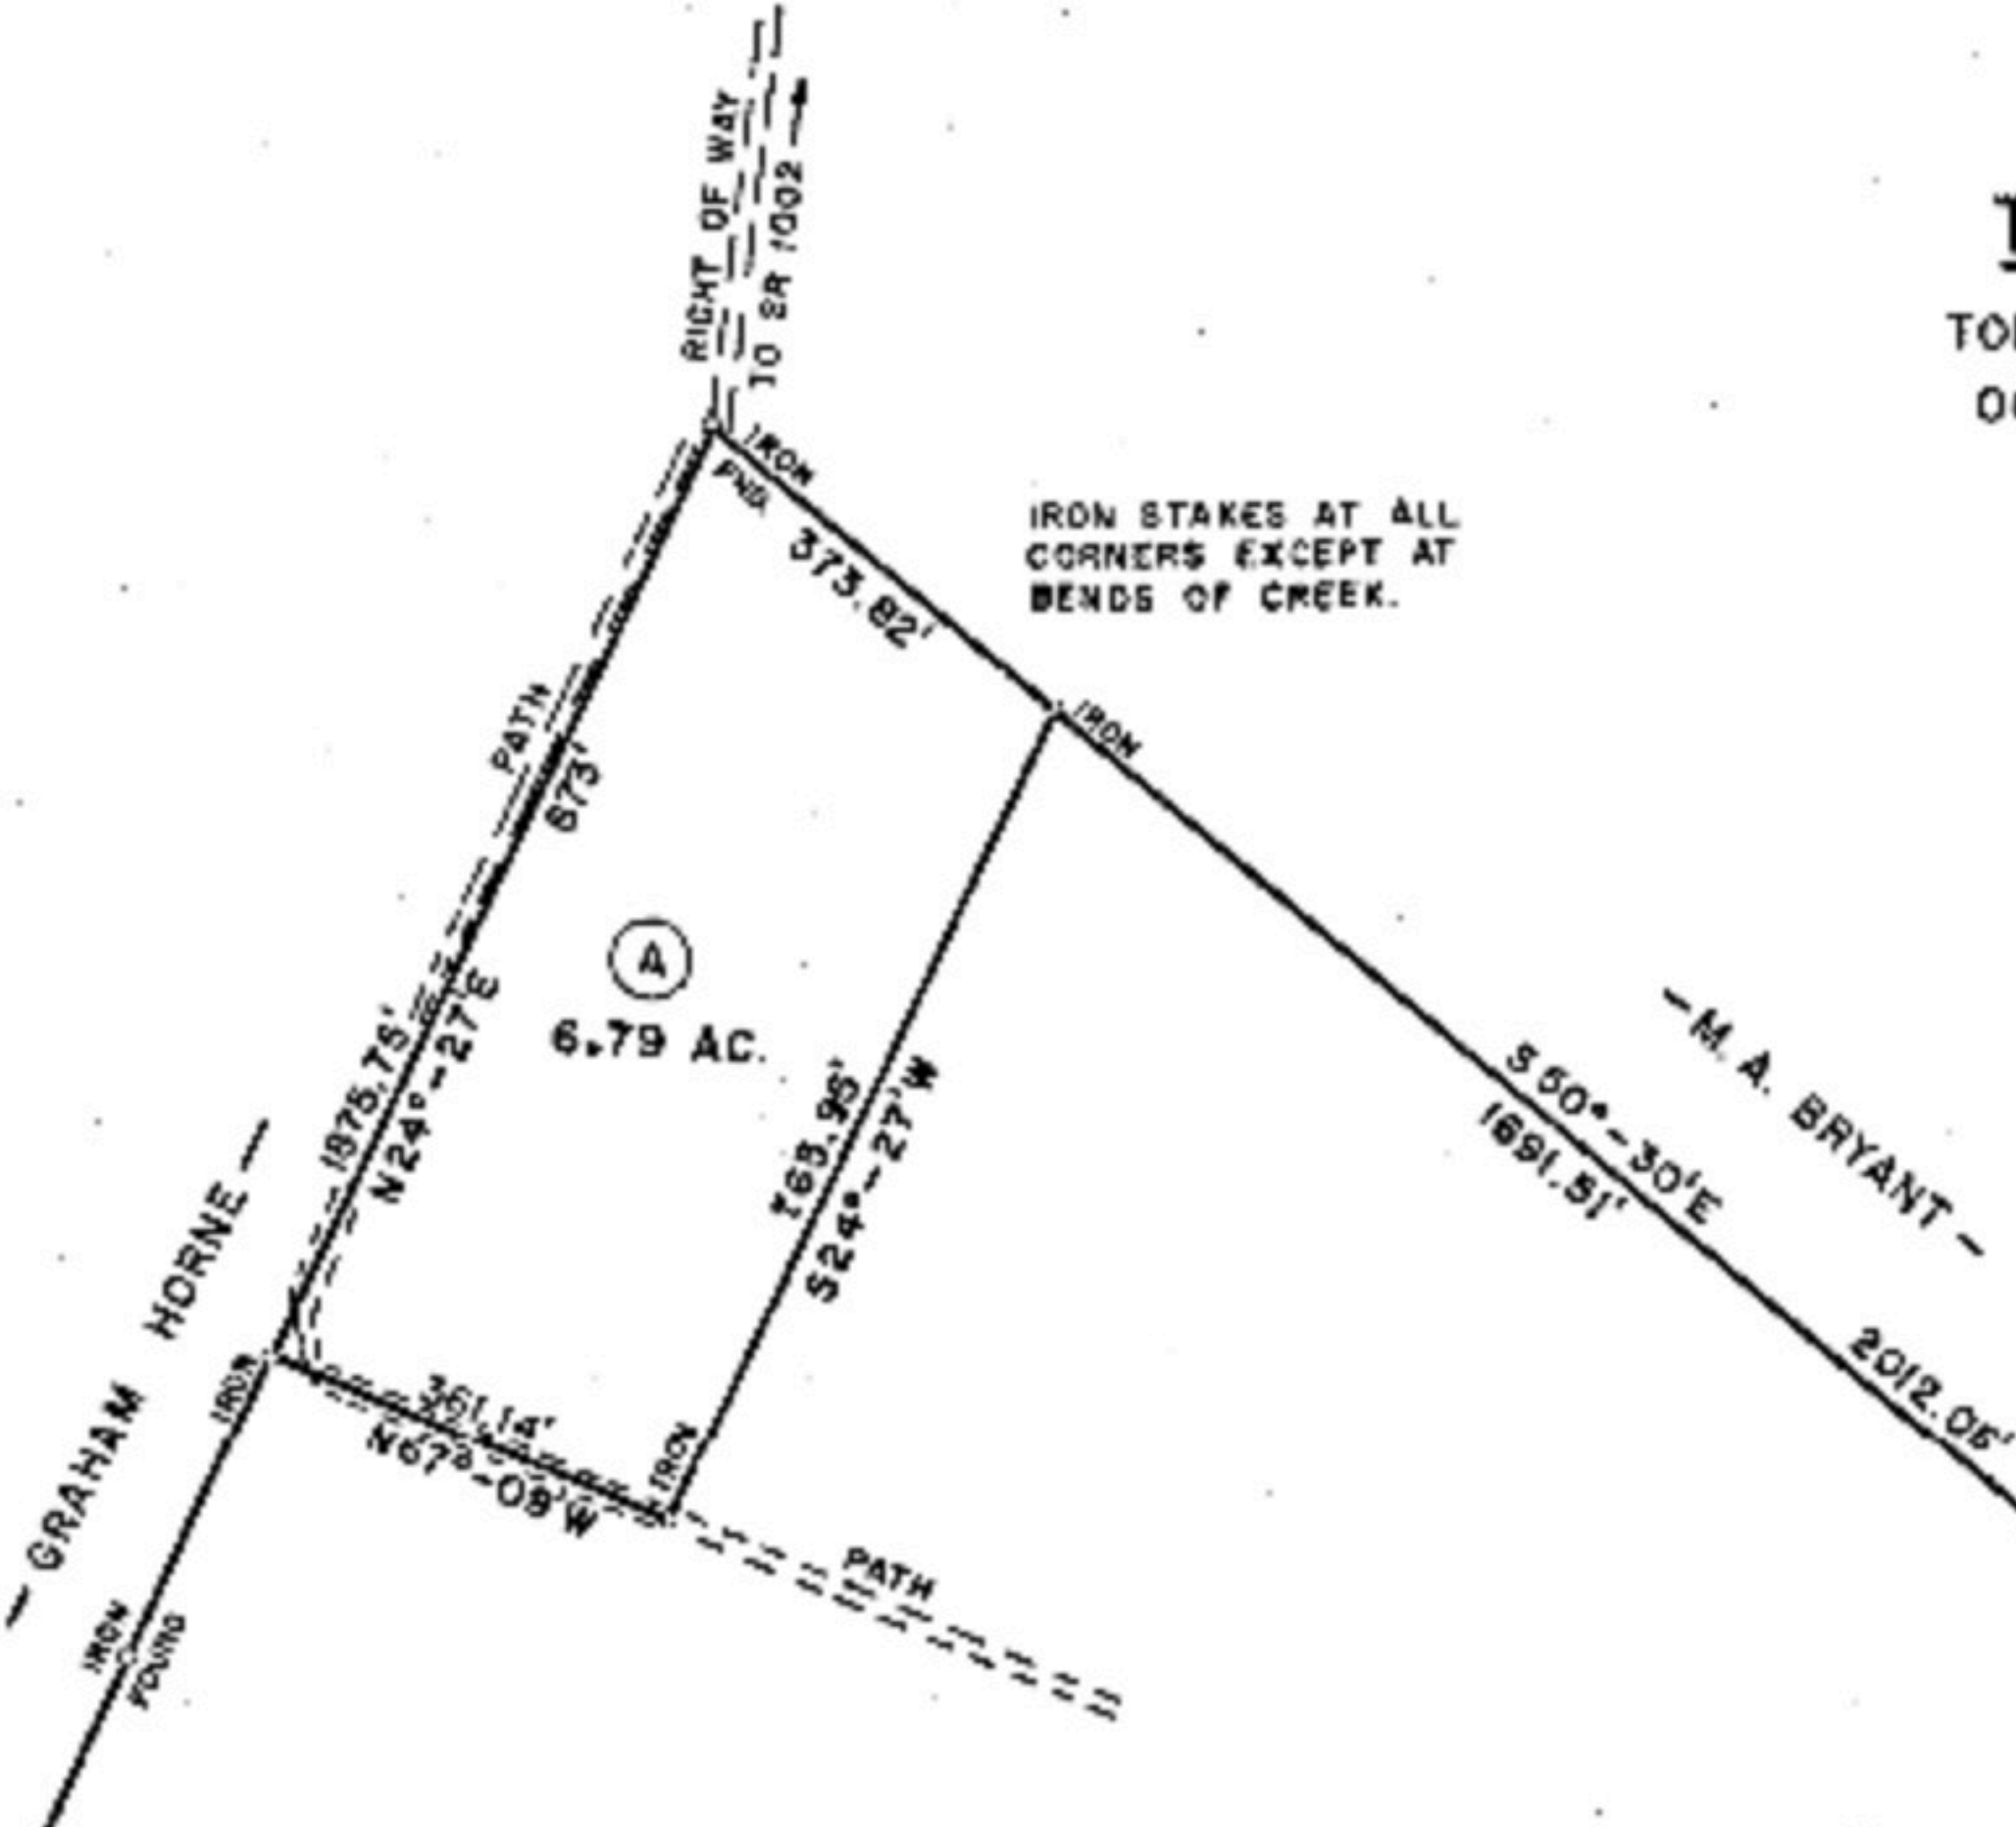

1971

MAGNETIC NORTH

IRON STAKES AT ALL CORNERS EXCEPT AT BENDS OF CREEK.

6.79 AC.

GRAHAM HORNE

M. A. BRYANT

RIGHT OF WAY TO SR 1002

T
TO
00