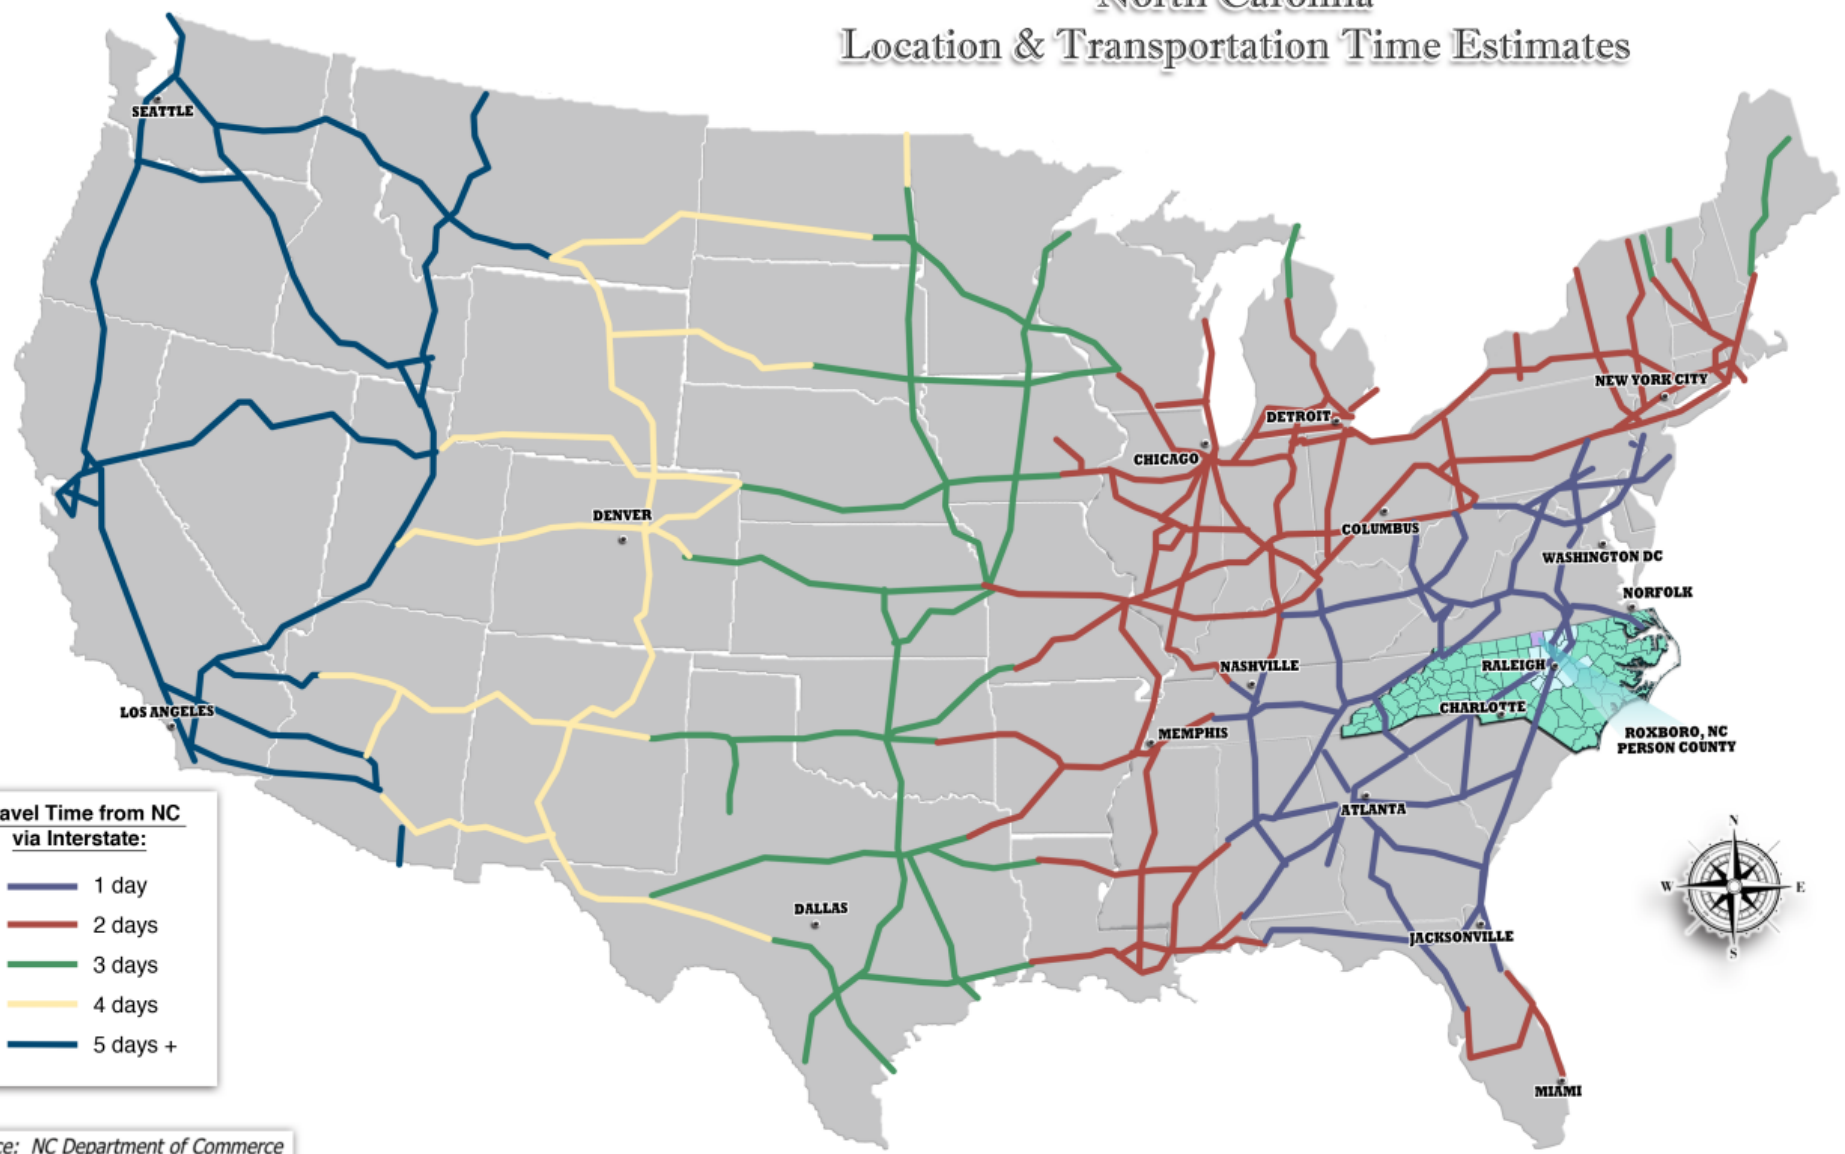

# Regional Area Map

# Location & Travel Times Map

## North Carolina Location & Transportation Time Estimates

**Travel Time from NC via Interstate:**

- 1 day
- 2 days
- 3 days
- 4 days
- 5 days +

Source: NC Department of Commerce