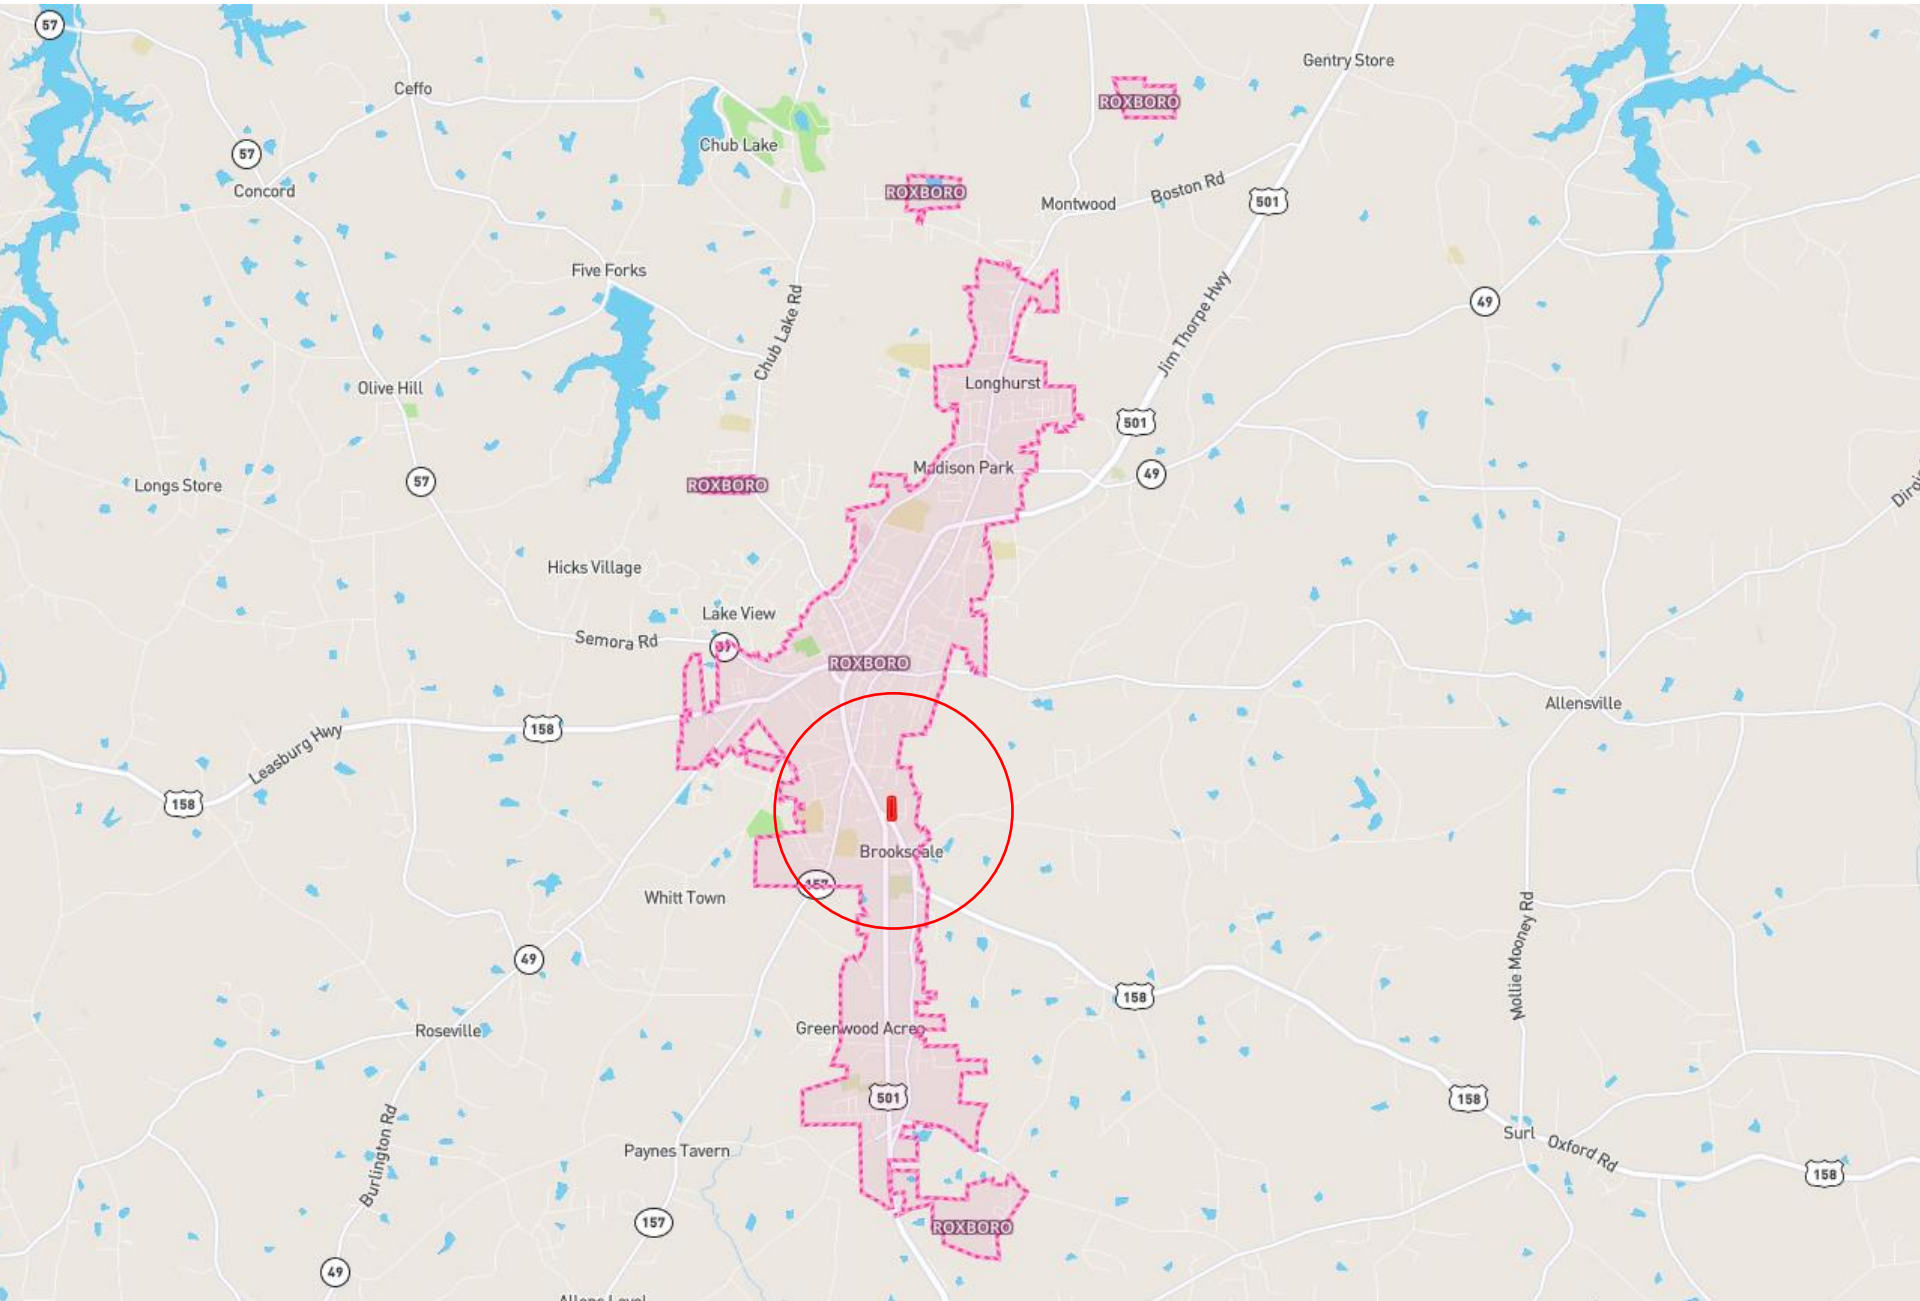

# Local Area Map

# Location & Travel Times Map

## North Carolina Location & Transportation Time Estimates

**Travel Time from NC via Interstate:**

- 1 day
- 2 days
- 3 days
- 4 days
- 5 days +

Source: NC Department of Commerce

# City of Roxboro Map