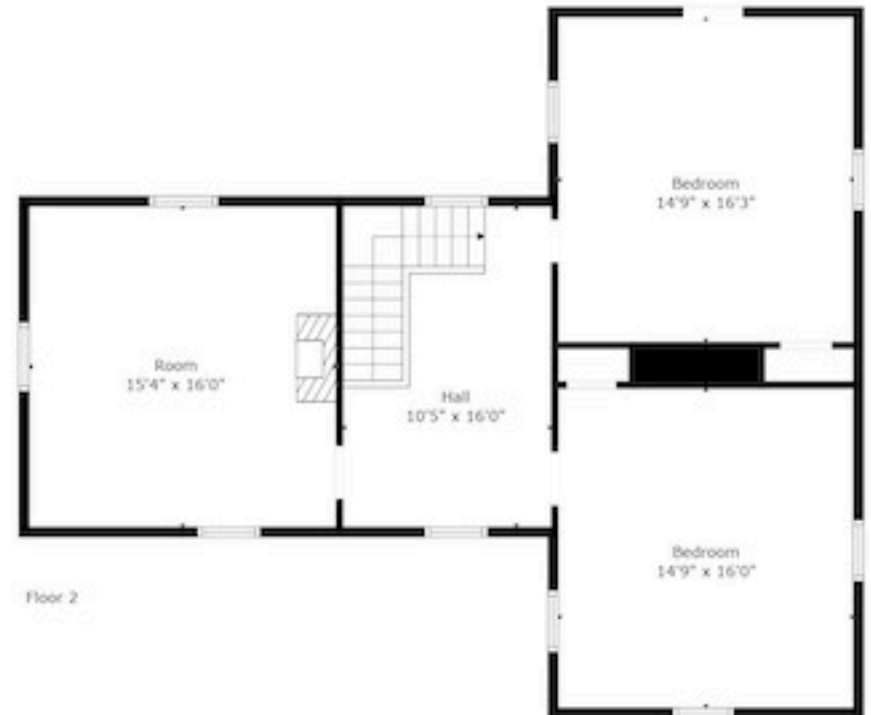

Floor 1

Floor 2

Estimated areas

GLA FLOOR 1: 1823 sq. ft, excluded 0 sq. ft
GLA FLOOR 2: 16 sq. ft, excluded 993 sq. ft
Total GLA 1839 sq. ft, total scanned area 2832 sq. ft