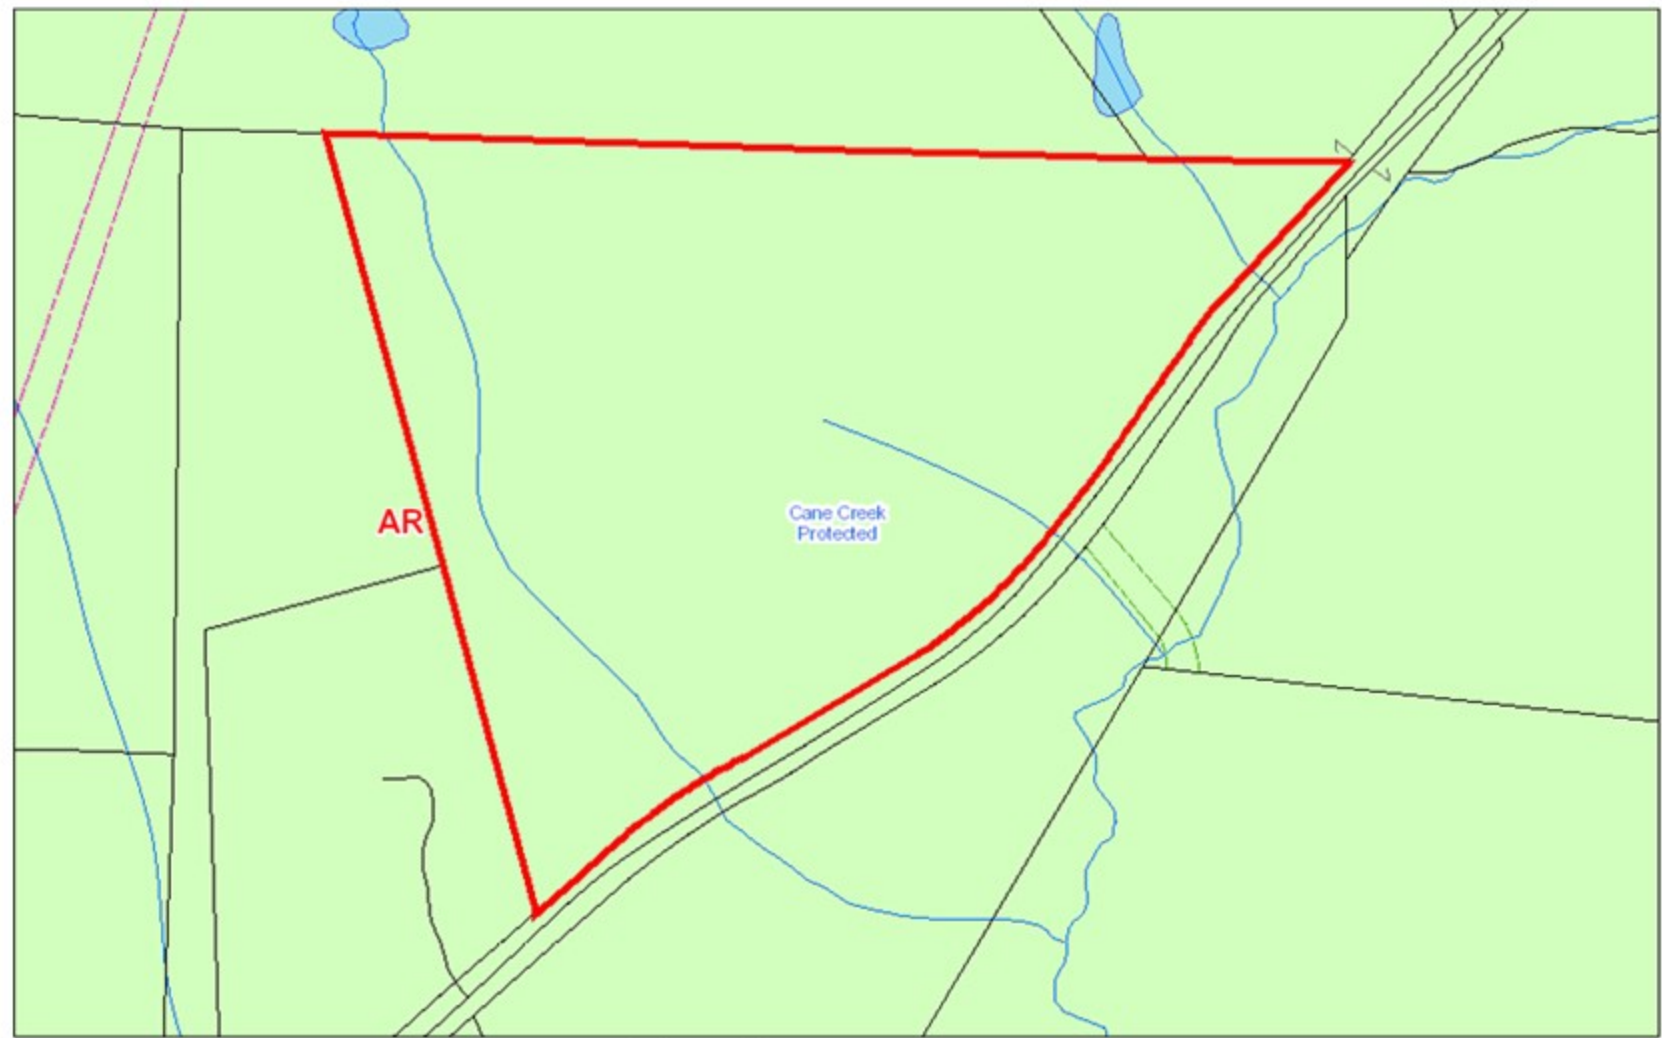

Zoning Map

Orange County

PIN: 9832193351

Owner 1: TRUSTED TRACTS LLC
Owner 2:
Size: 34.55 A
Legal Desc: 2 ALEXANDER DAWSON P116/19

Zoning: AR
ECOD: NO
MTCZ: NO
SCOD: NO
EIO: NO
EVO: NO

Zoning Admin:
Watersheds:
Floodzone100:
Floodzone500:

County: Cane Creek
NO
NO

November 2, 2023

This map contains parcels prepared for the inventory of real property within Orange County, and is compiled from recorded deed, plats, and other public records and data. Users of this map are hereby notified that the aforementioned public primary information sources should be consulted for verification of the information contained on this map. The county and its mapping companies assume no legal responsibility for the information on this map.