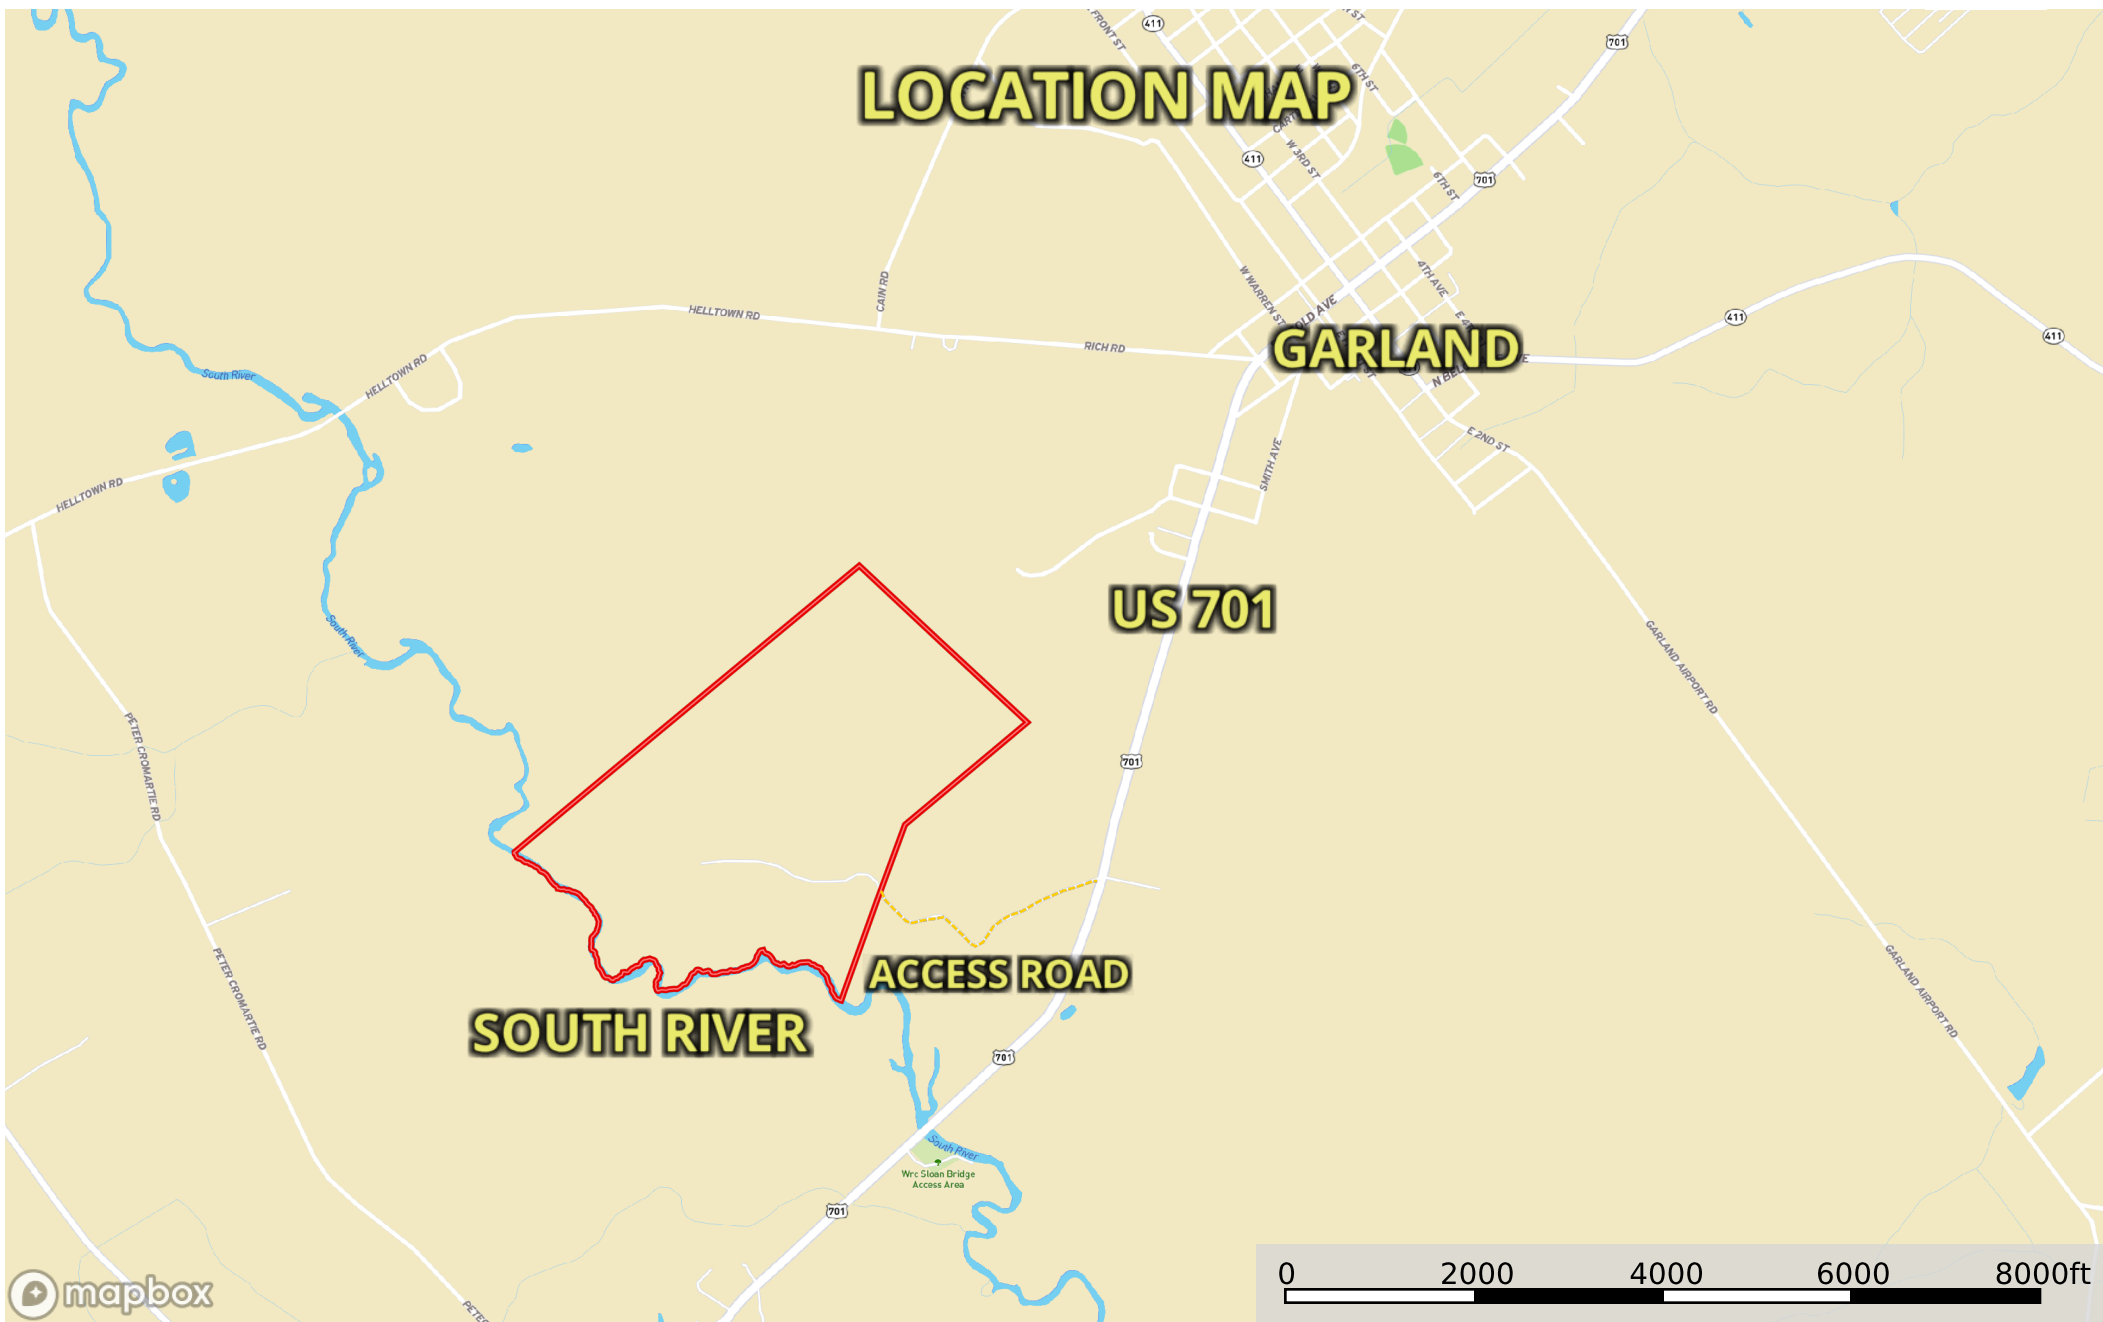

278.04 ac Martin Sampson Co BC
Sampson County, North Carolina, 278.04 AC +/-

--- Road / Trail □ Boundary