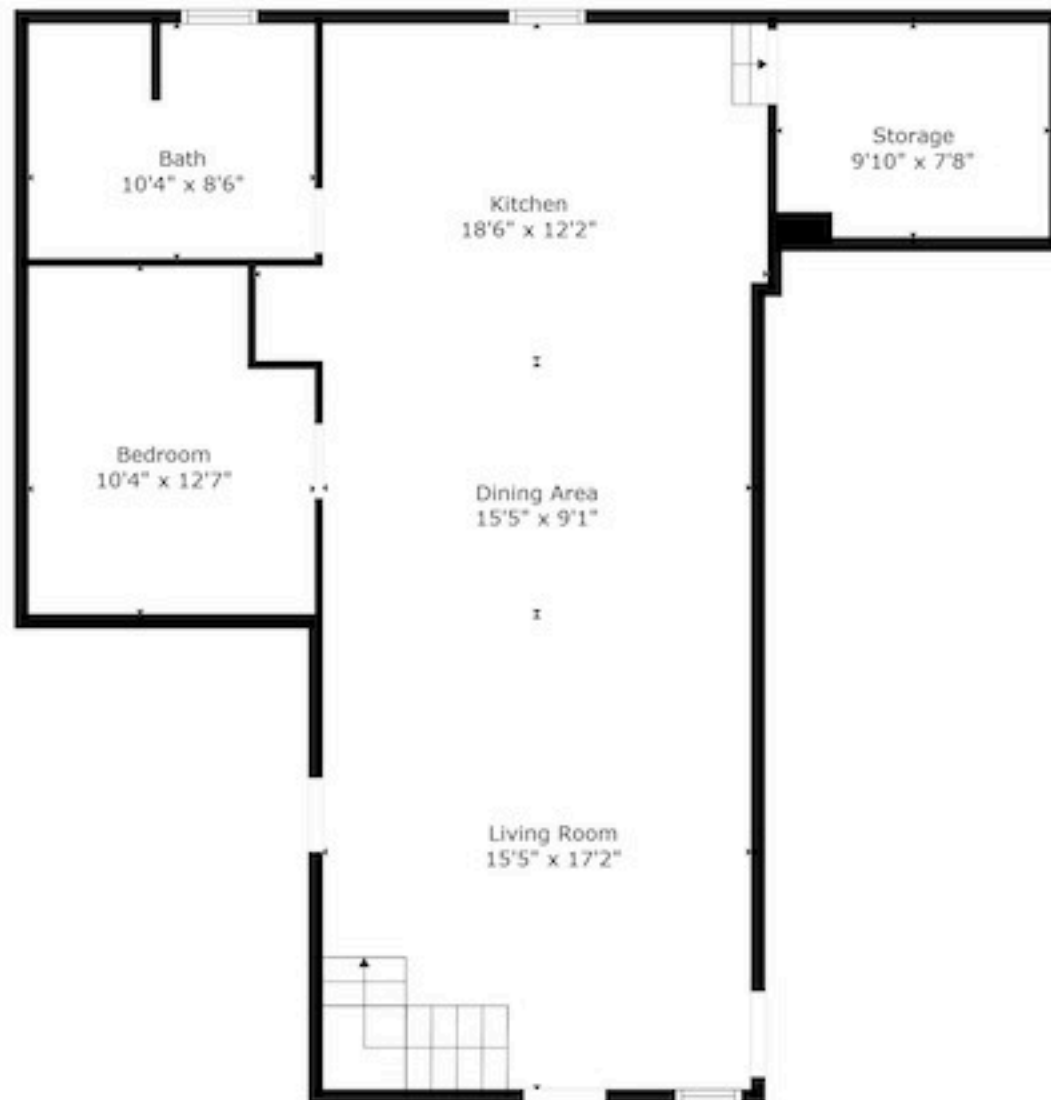

Lounge

Floor 1

Floor 2

Estimated areas

GLA FLOOR 1: 890 sq. ft, excluded 90 sq. ft
GLA FLOOR 2: 775 sq. ft, excluded 0 sq. ft
Total GLA 1665 sq. ft, total scanned area 1755 sq. ft