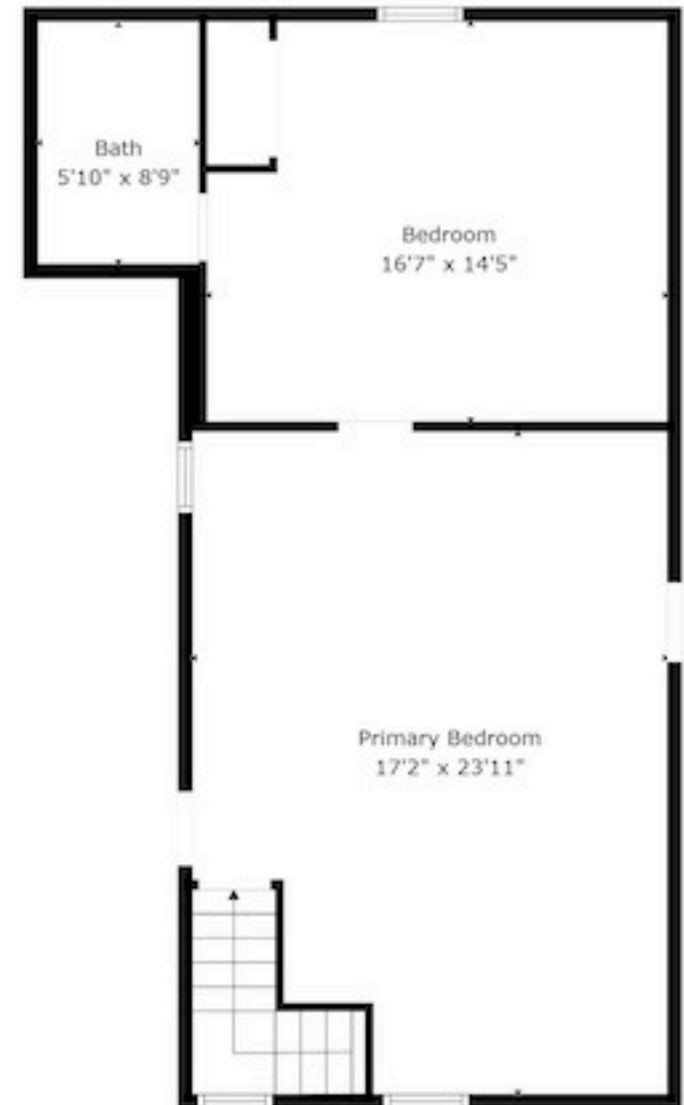

Lounge

Floor 1

Floor 2

Estimated areas

GLA FLOOR 1: 890 sq. ft, excluded 90 sq. ft
GLA FLOOR 2: 775 sq. ft, excluded 0 sq. ft
Total GLA 1665 sq. ft, total scanned area 1755 sq. ft