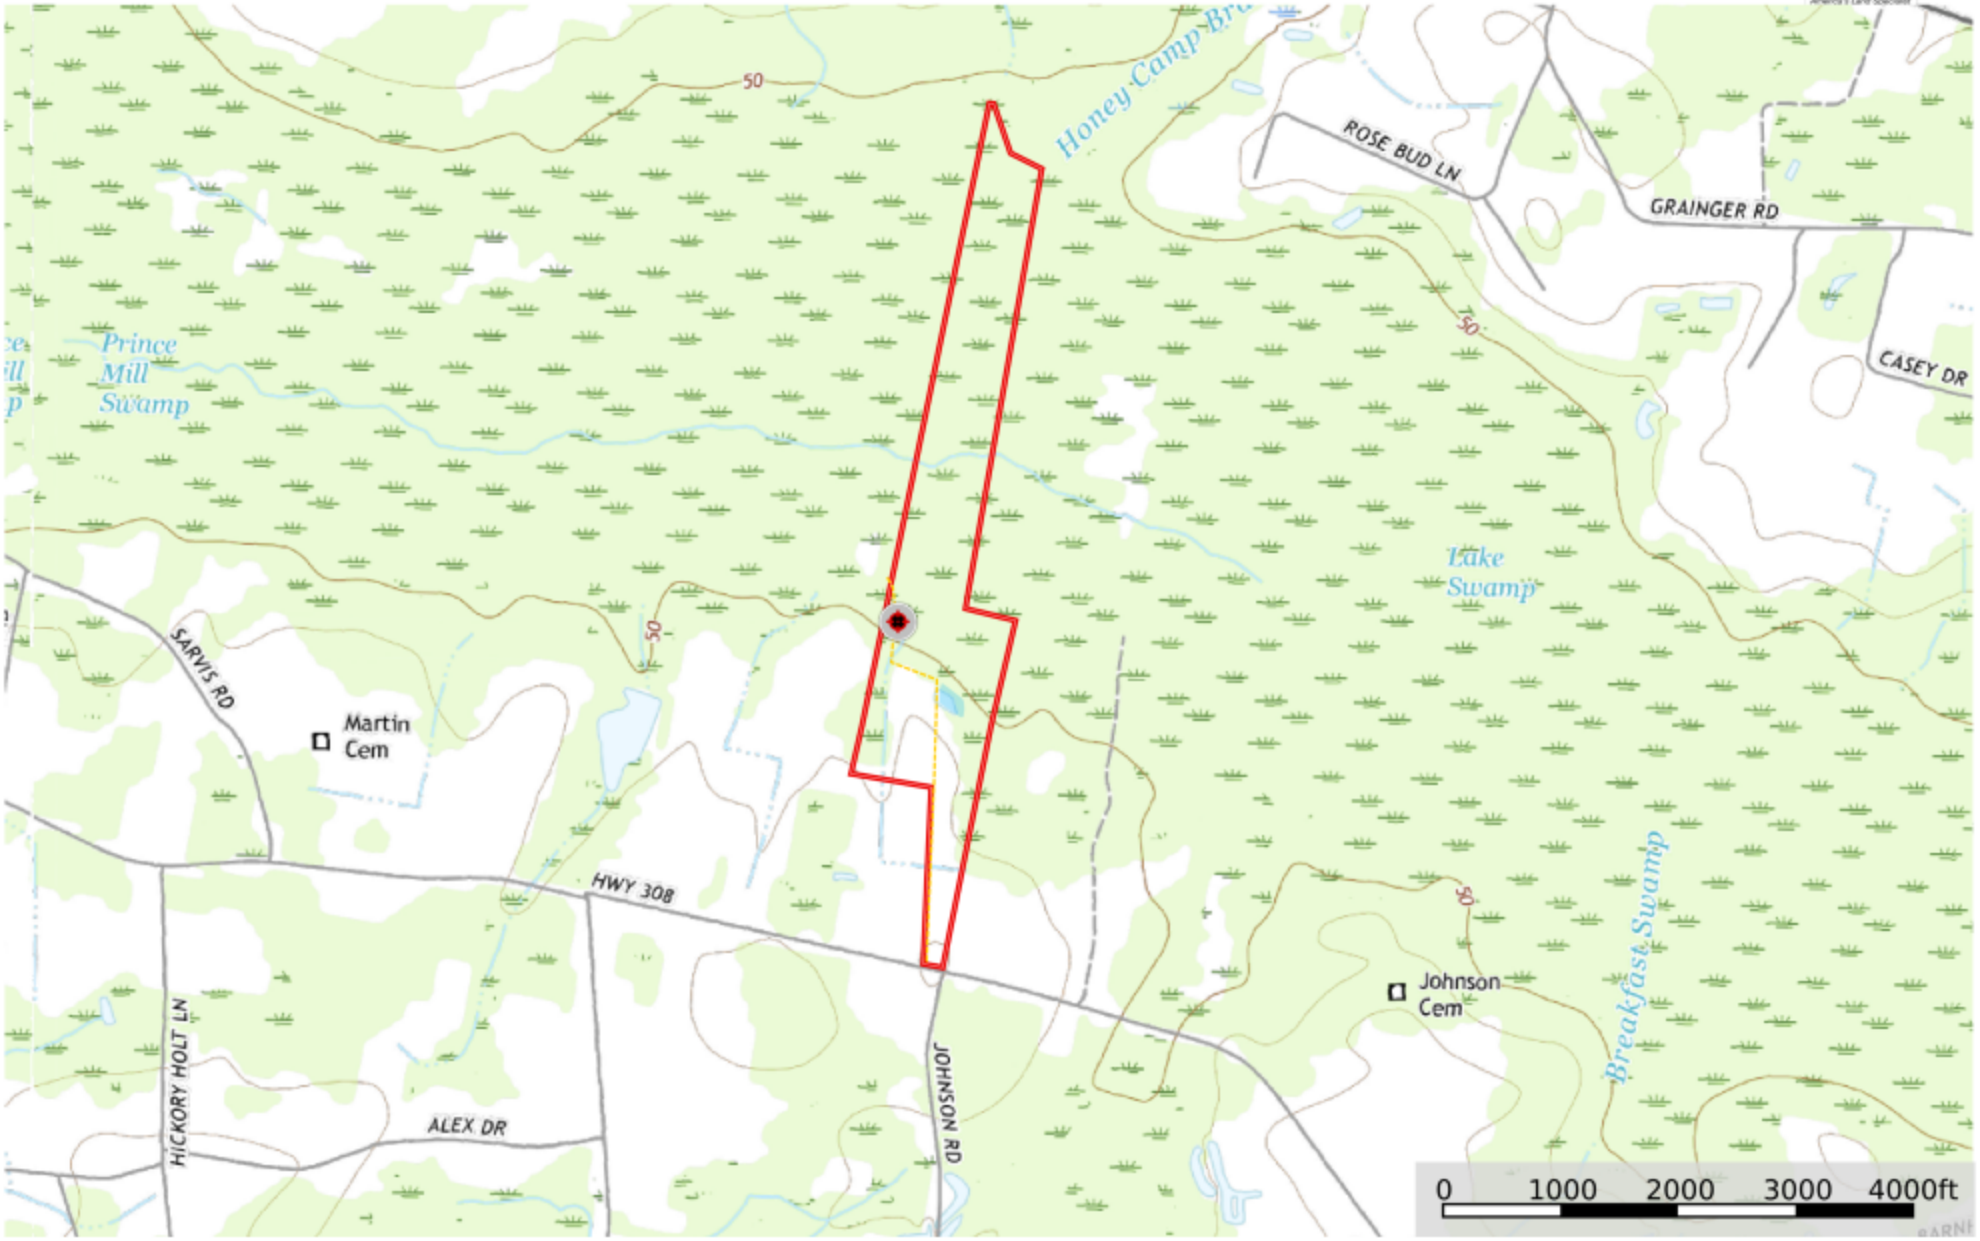

# 102 ac Lake Swamp Tract Horry JB

Horry County, South Carolina, 102 AC +/-

- Blind
- Road / Trail
- Pond / Tank
- Boundary