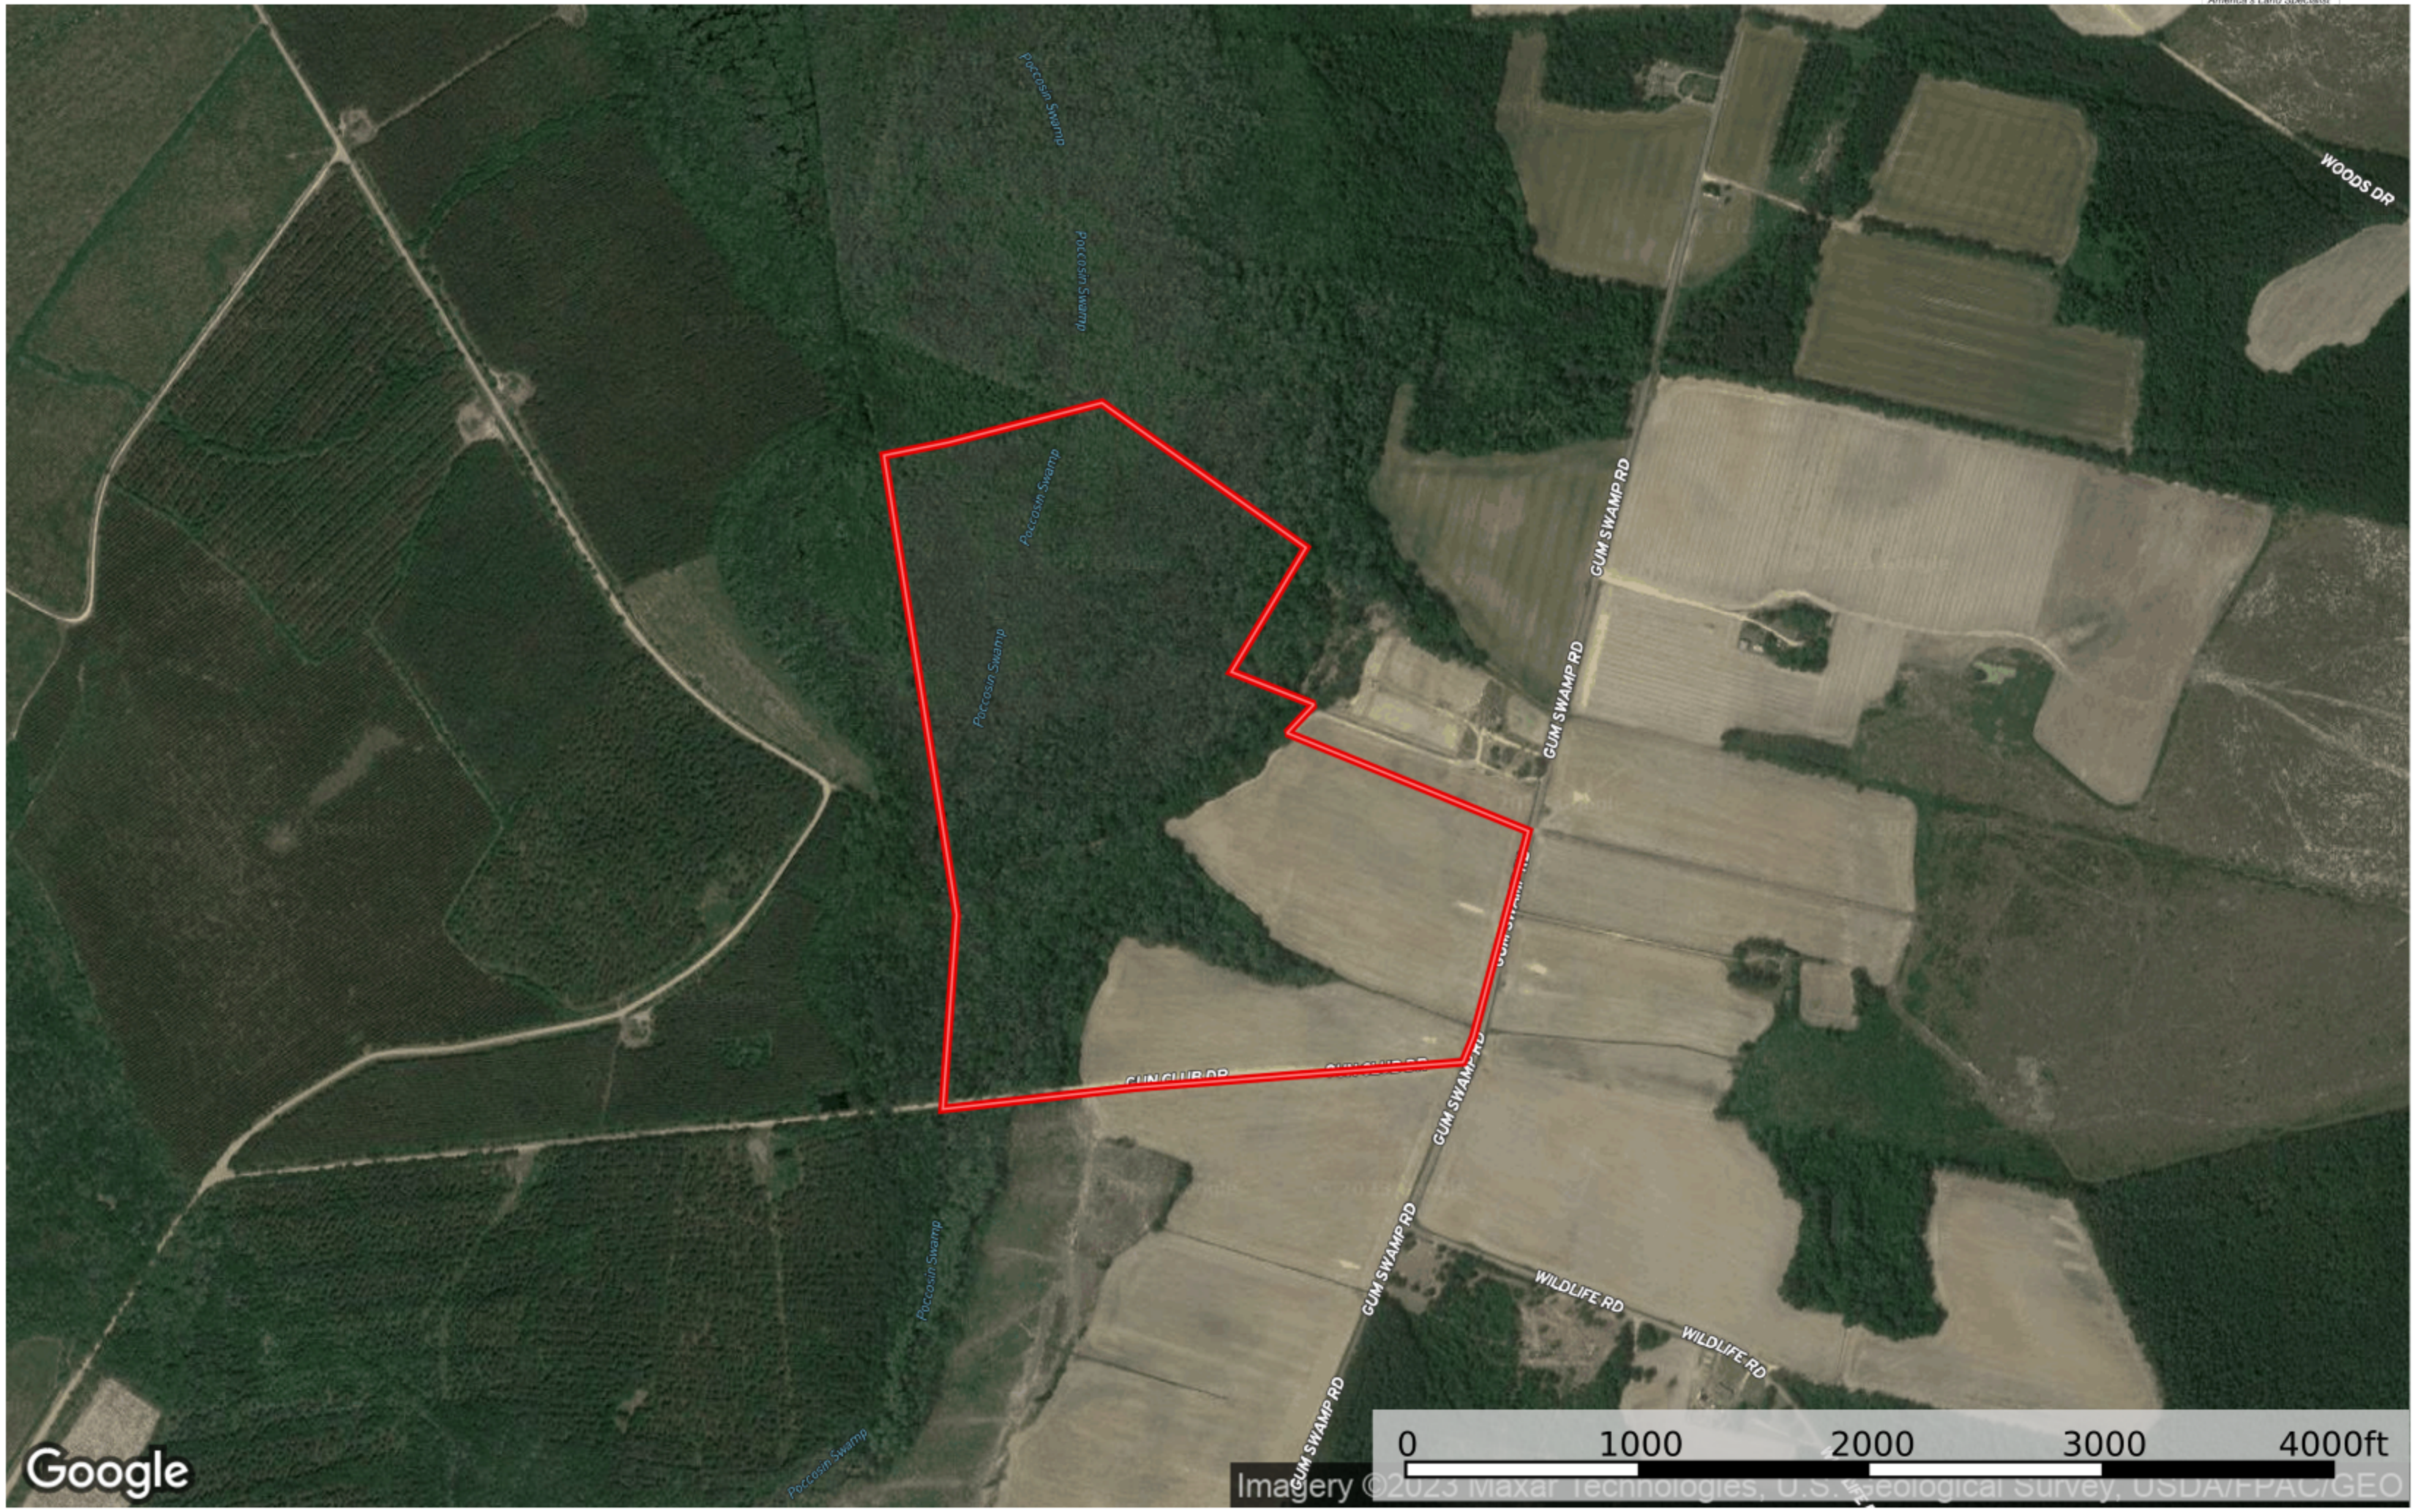

125 ac Page Tract Dillon Co

Dillon County, South Carolina, 125 AC +/-

Google

Imagery ©2023 Maxar Technologies, U.S. Geological Survey, USDA/FPAC/GEO

Boundary

The information contained herein was obtained from sources deemed to be reliable. MapRight Services makes no warranties or guarantees as to the completeness or accuracy thereof.