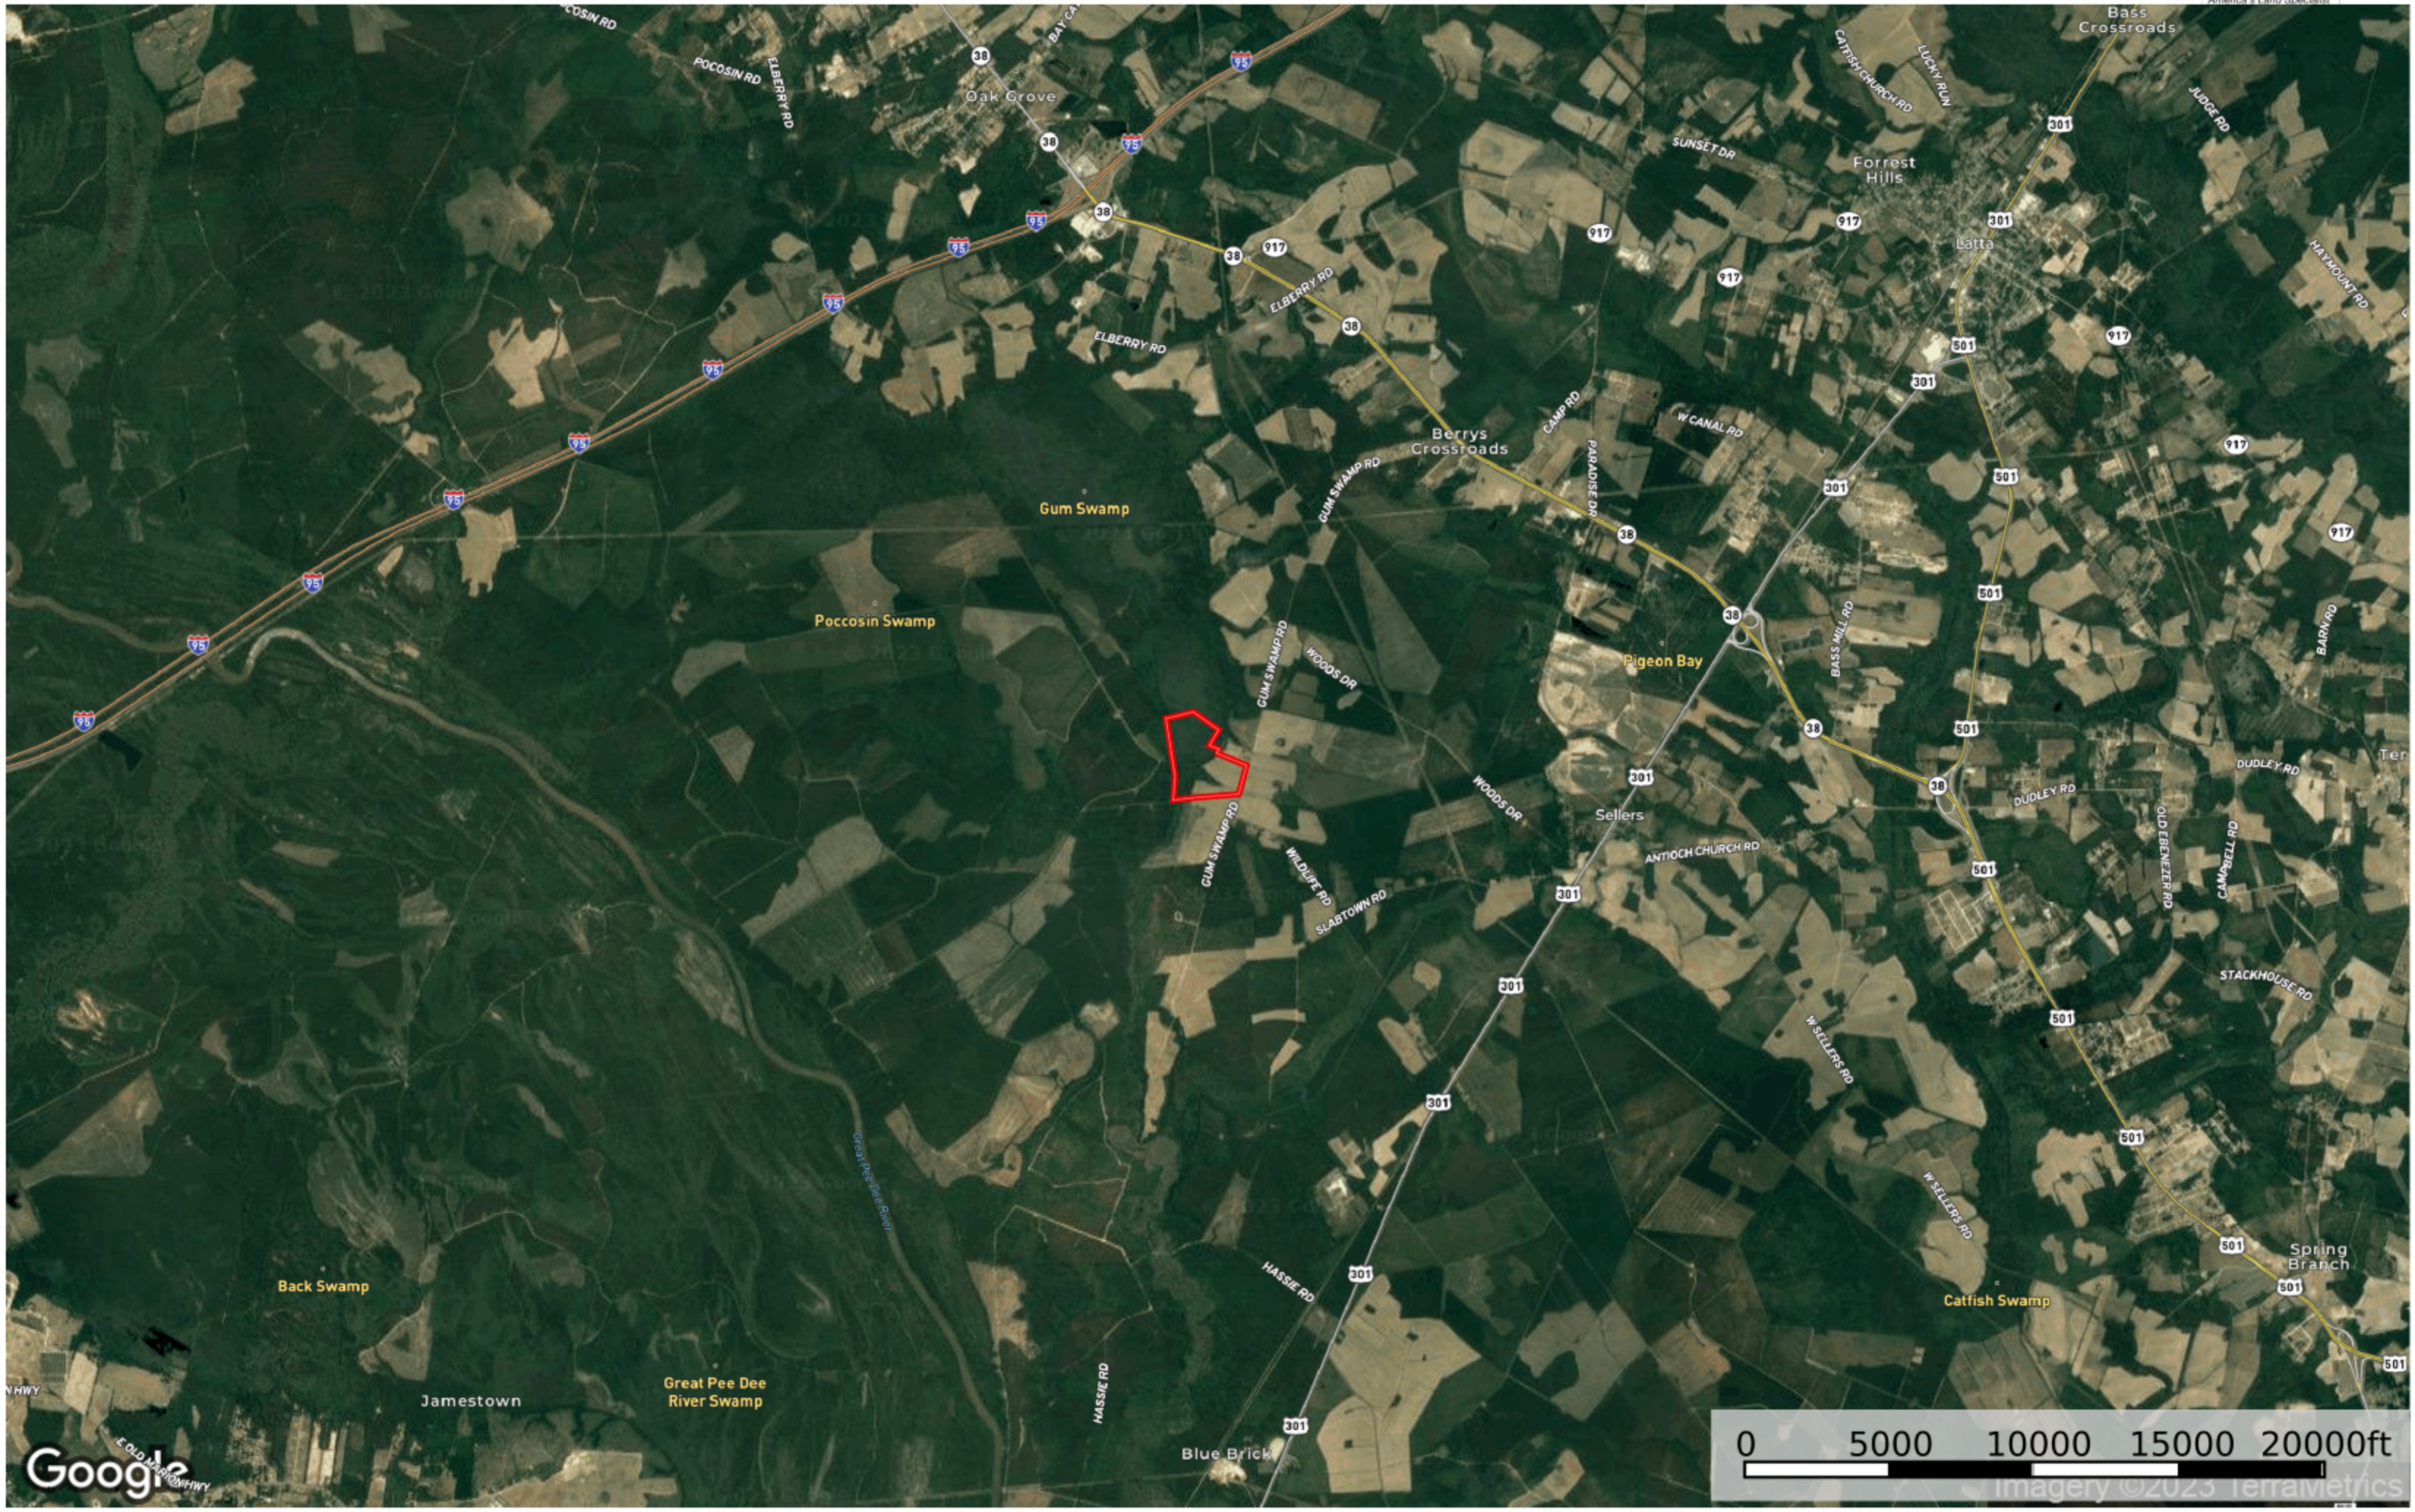

# 125 ac Page Tract Dillon Co

Dillon County, South Carolina, 125 AC +/-

Boundary

The information contained herein was obtained from sources deemed to be reliable. MapRight Services makes no warranties or guarantees as to the completeness or accuracy thereof.