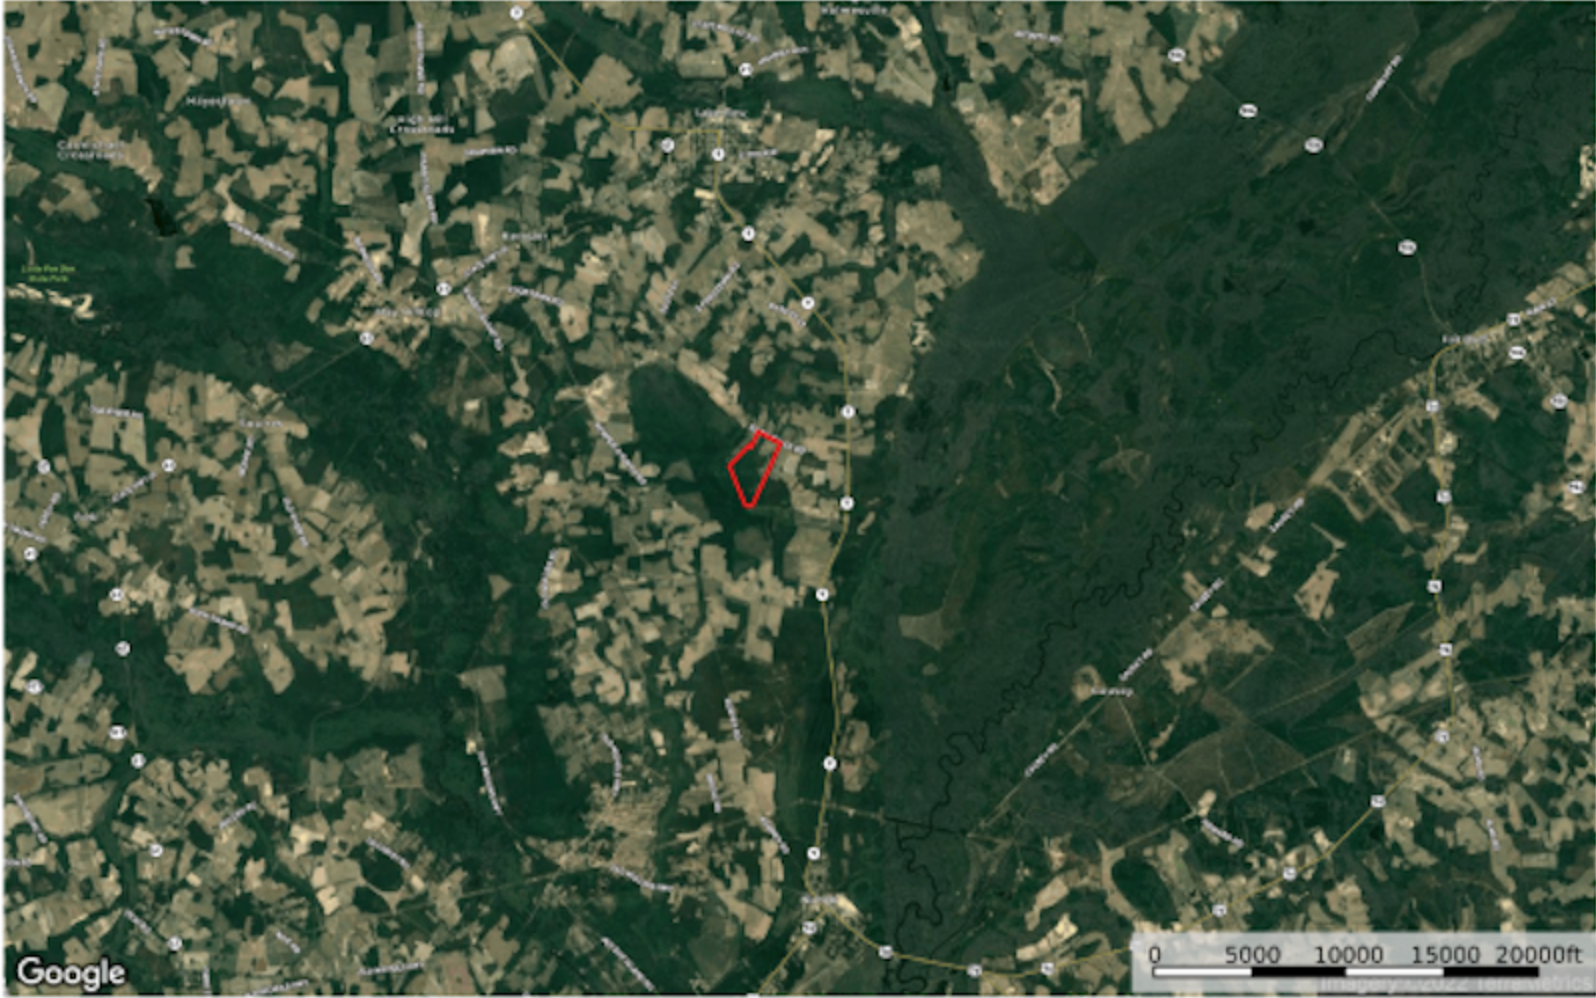

125 ac Racetrack Rd Dillon JB
Dillon County, South Carolina, 125 AC +/-

 Boundary

 The information contained herein was obtained from sources deemed to be reliable. Mossy Oak Properties makes no warranties or guarantees as to the completeness or accuracy thereof.