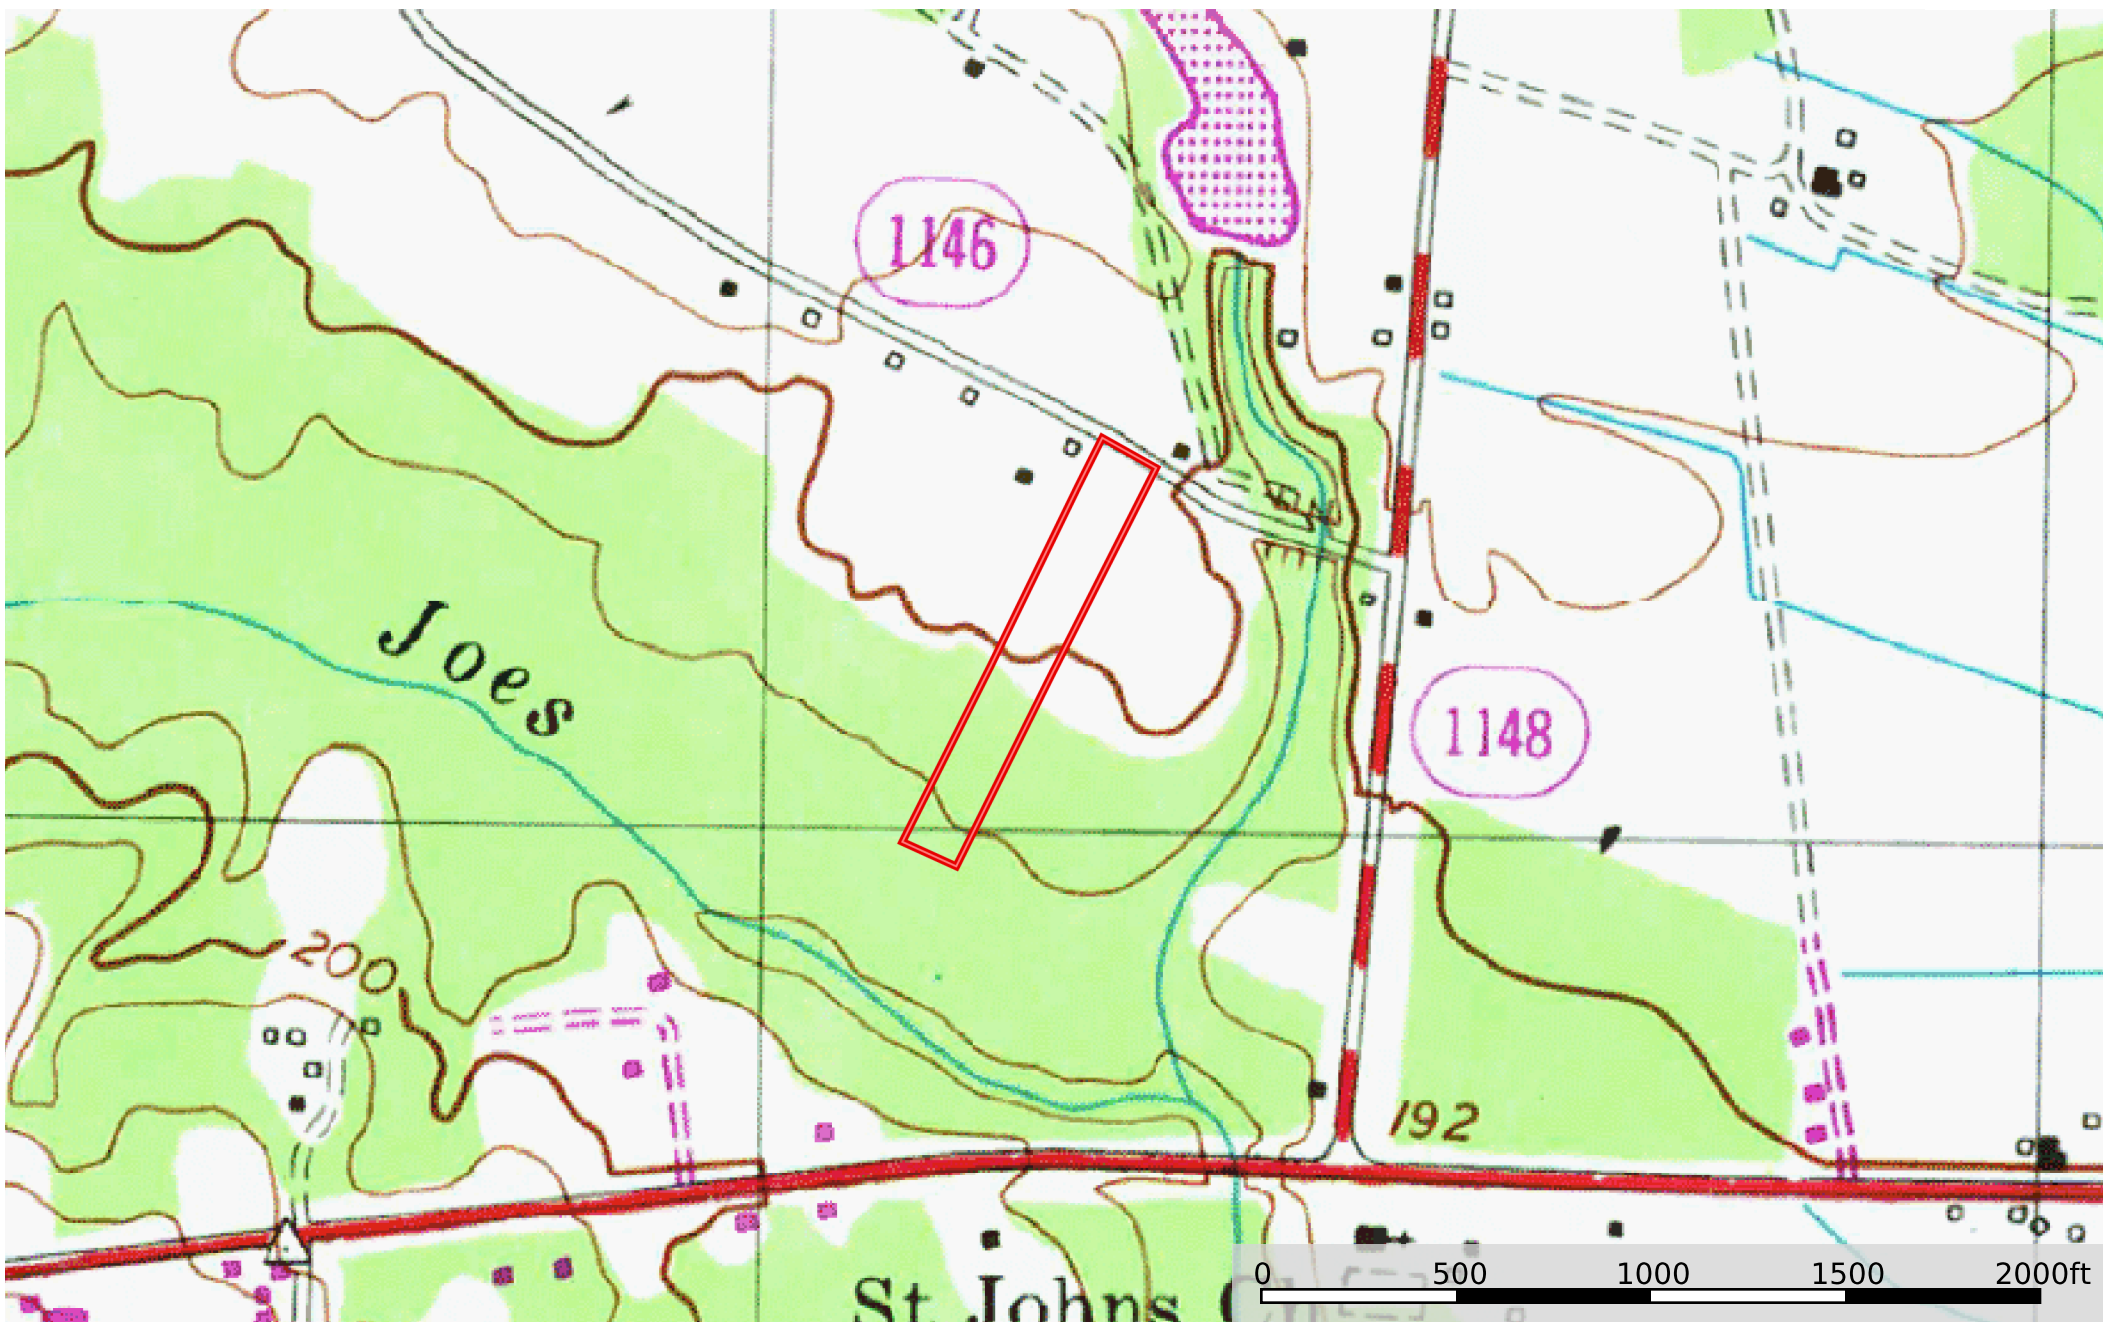

3.73 ac Chicken and Wheels (Tract 7) Scotland BC  
Scotland County, North Carolina, 3.73 AC +/-

 Boundary