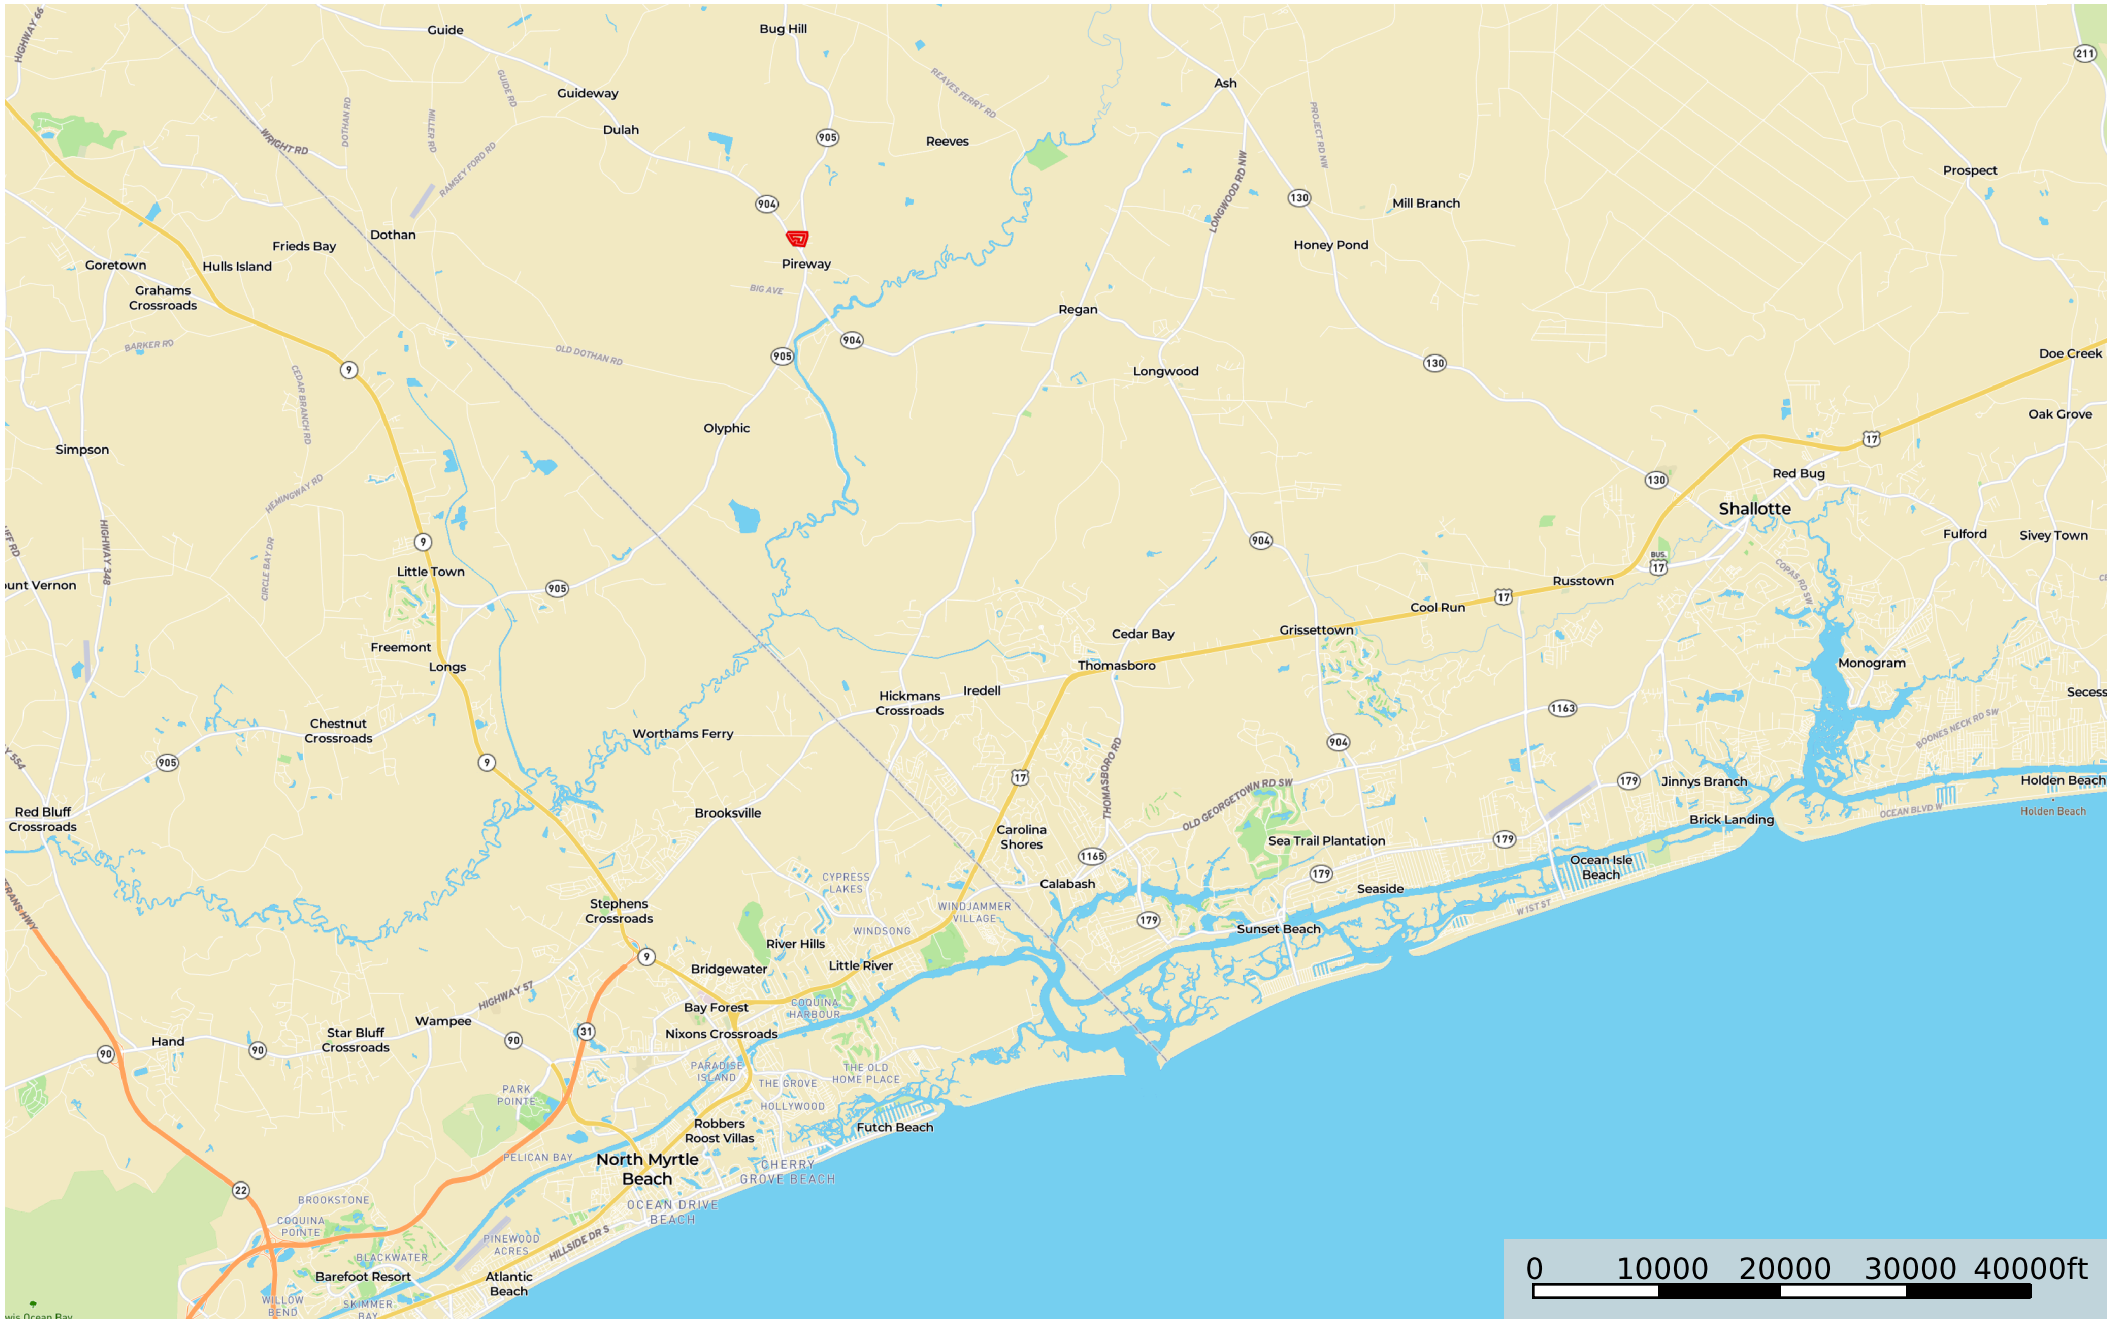

Canady, Ray

Columbus County, North Carolina, 20 AC +/-

 Boundary