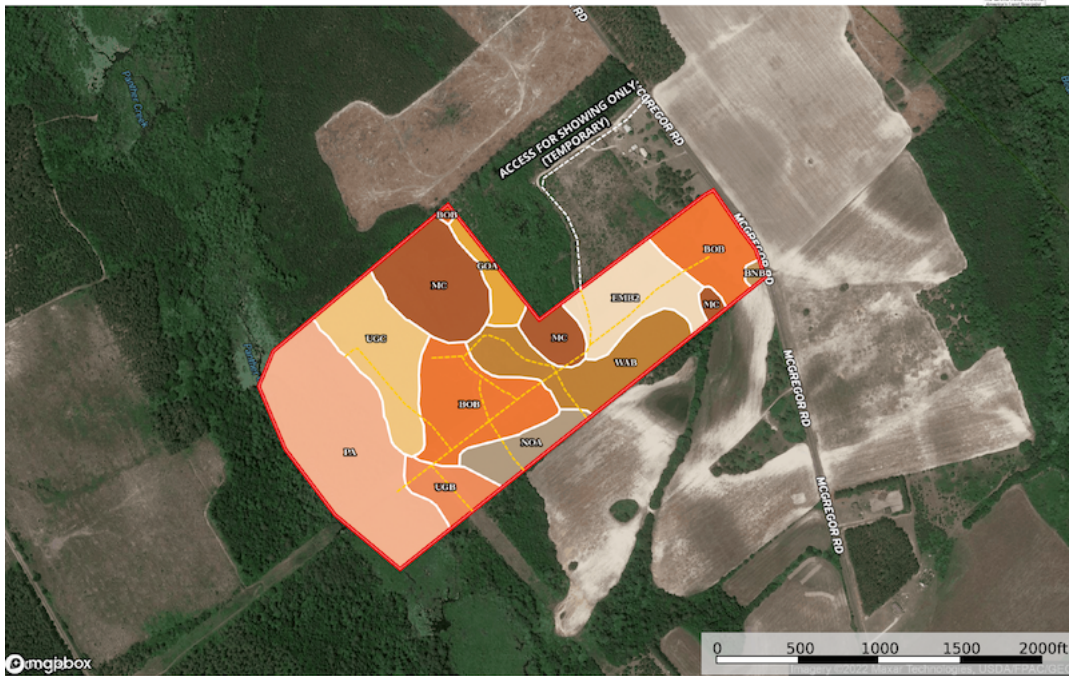

70 ac McGregor Road Tract Marlboro JB
Marlboro County, South Carolina, 70 AC +/-

--- Road / Trail Flood / Trail 1 □ Boundary