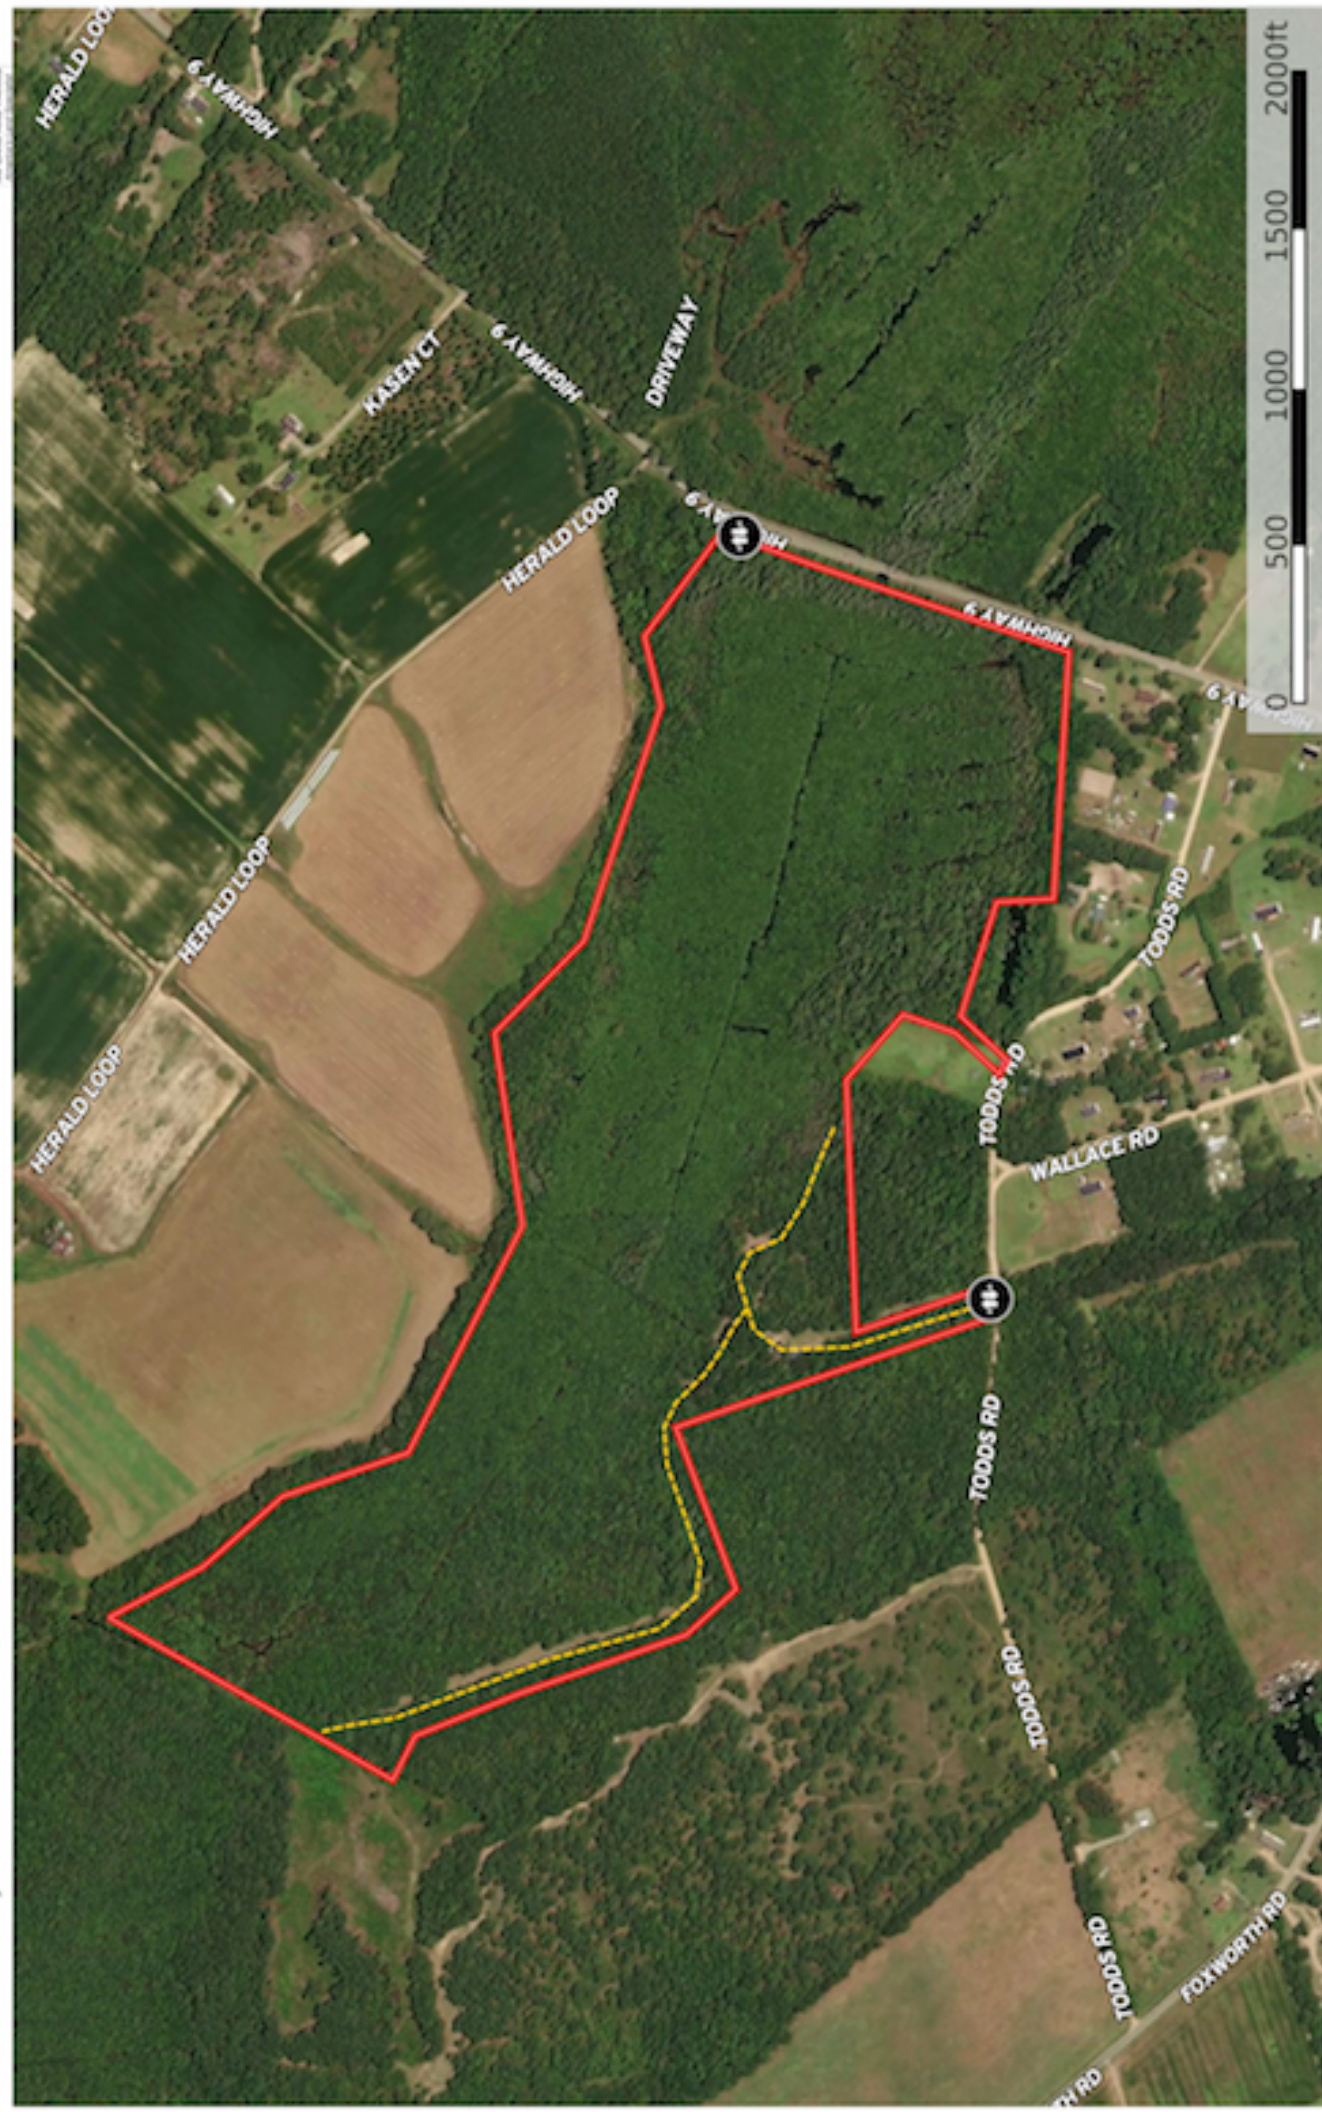

102 acres Todd Road Marion Co JB
Marion County, South Carolina, 102 AC +/-

- Gate
- Road / Trail
- Boundary

The information contained herein was obtained from sources deemed to be reliable. Mapbox Services makes no warranties or guarantees regarding the completeness or accuracy thereof.