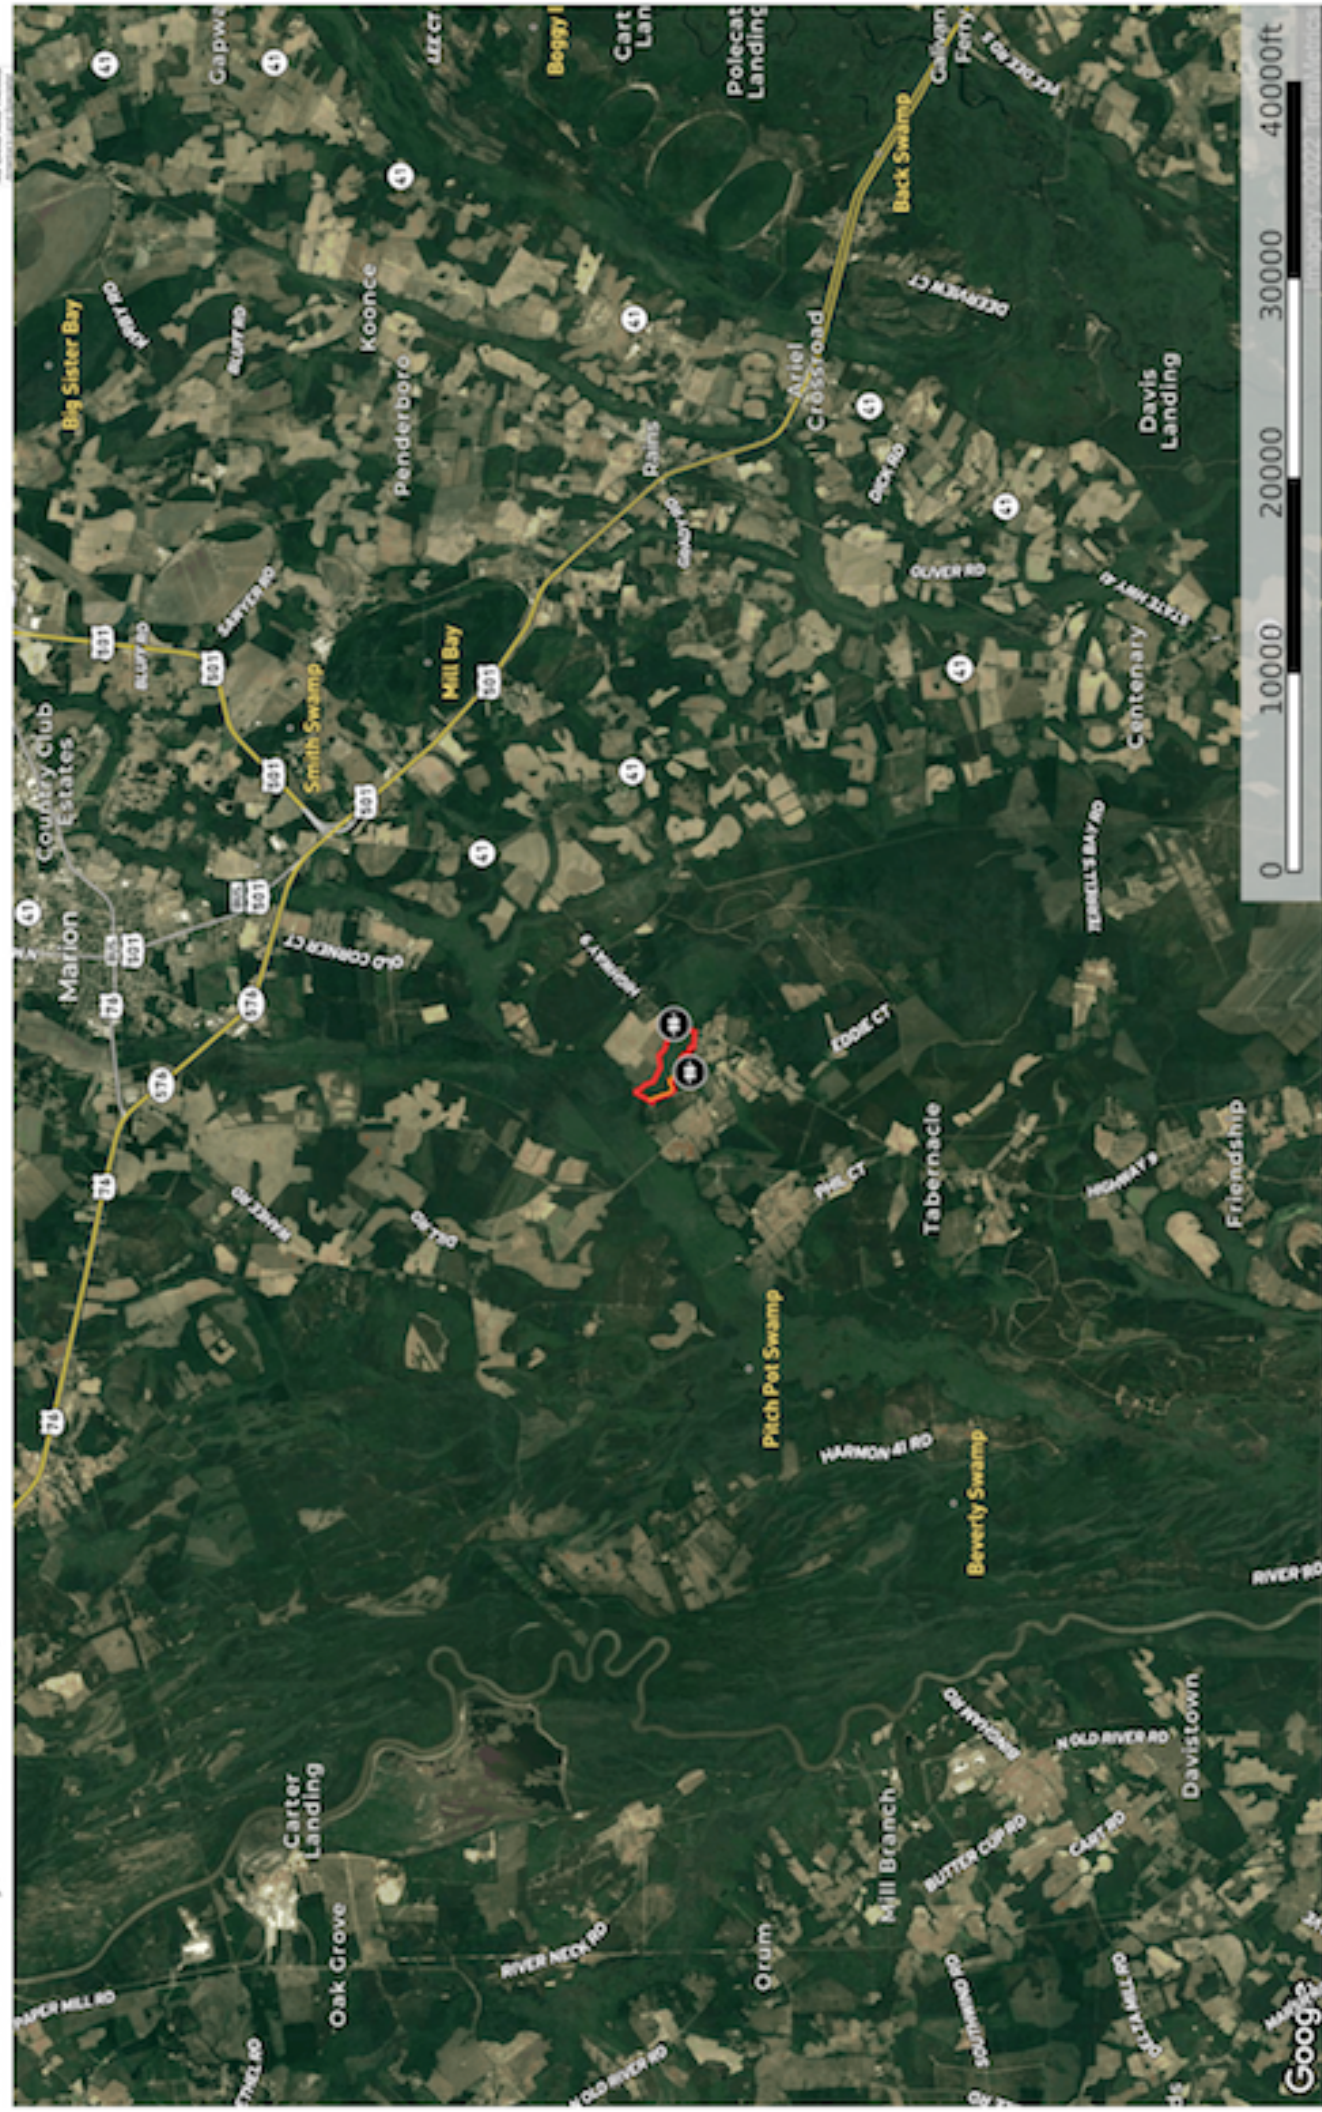

102 acres Todd Road Marion Co JB

Marion County, South Carolina, 102 AC +/-

Gate Road / Trail Boundary

The information contained herein was obtained from Mapbox Services and is provided as a service. Mapbox Services makes no warranties or guarantees regarding the completeness or accuracy thereof.