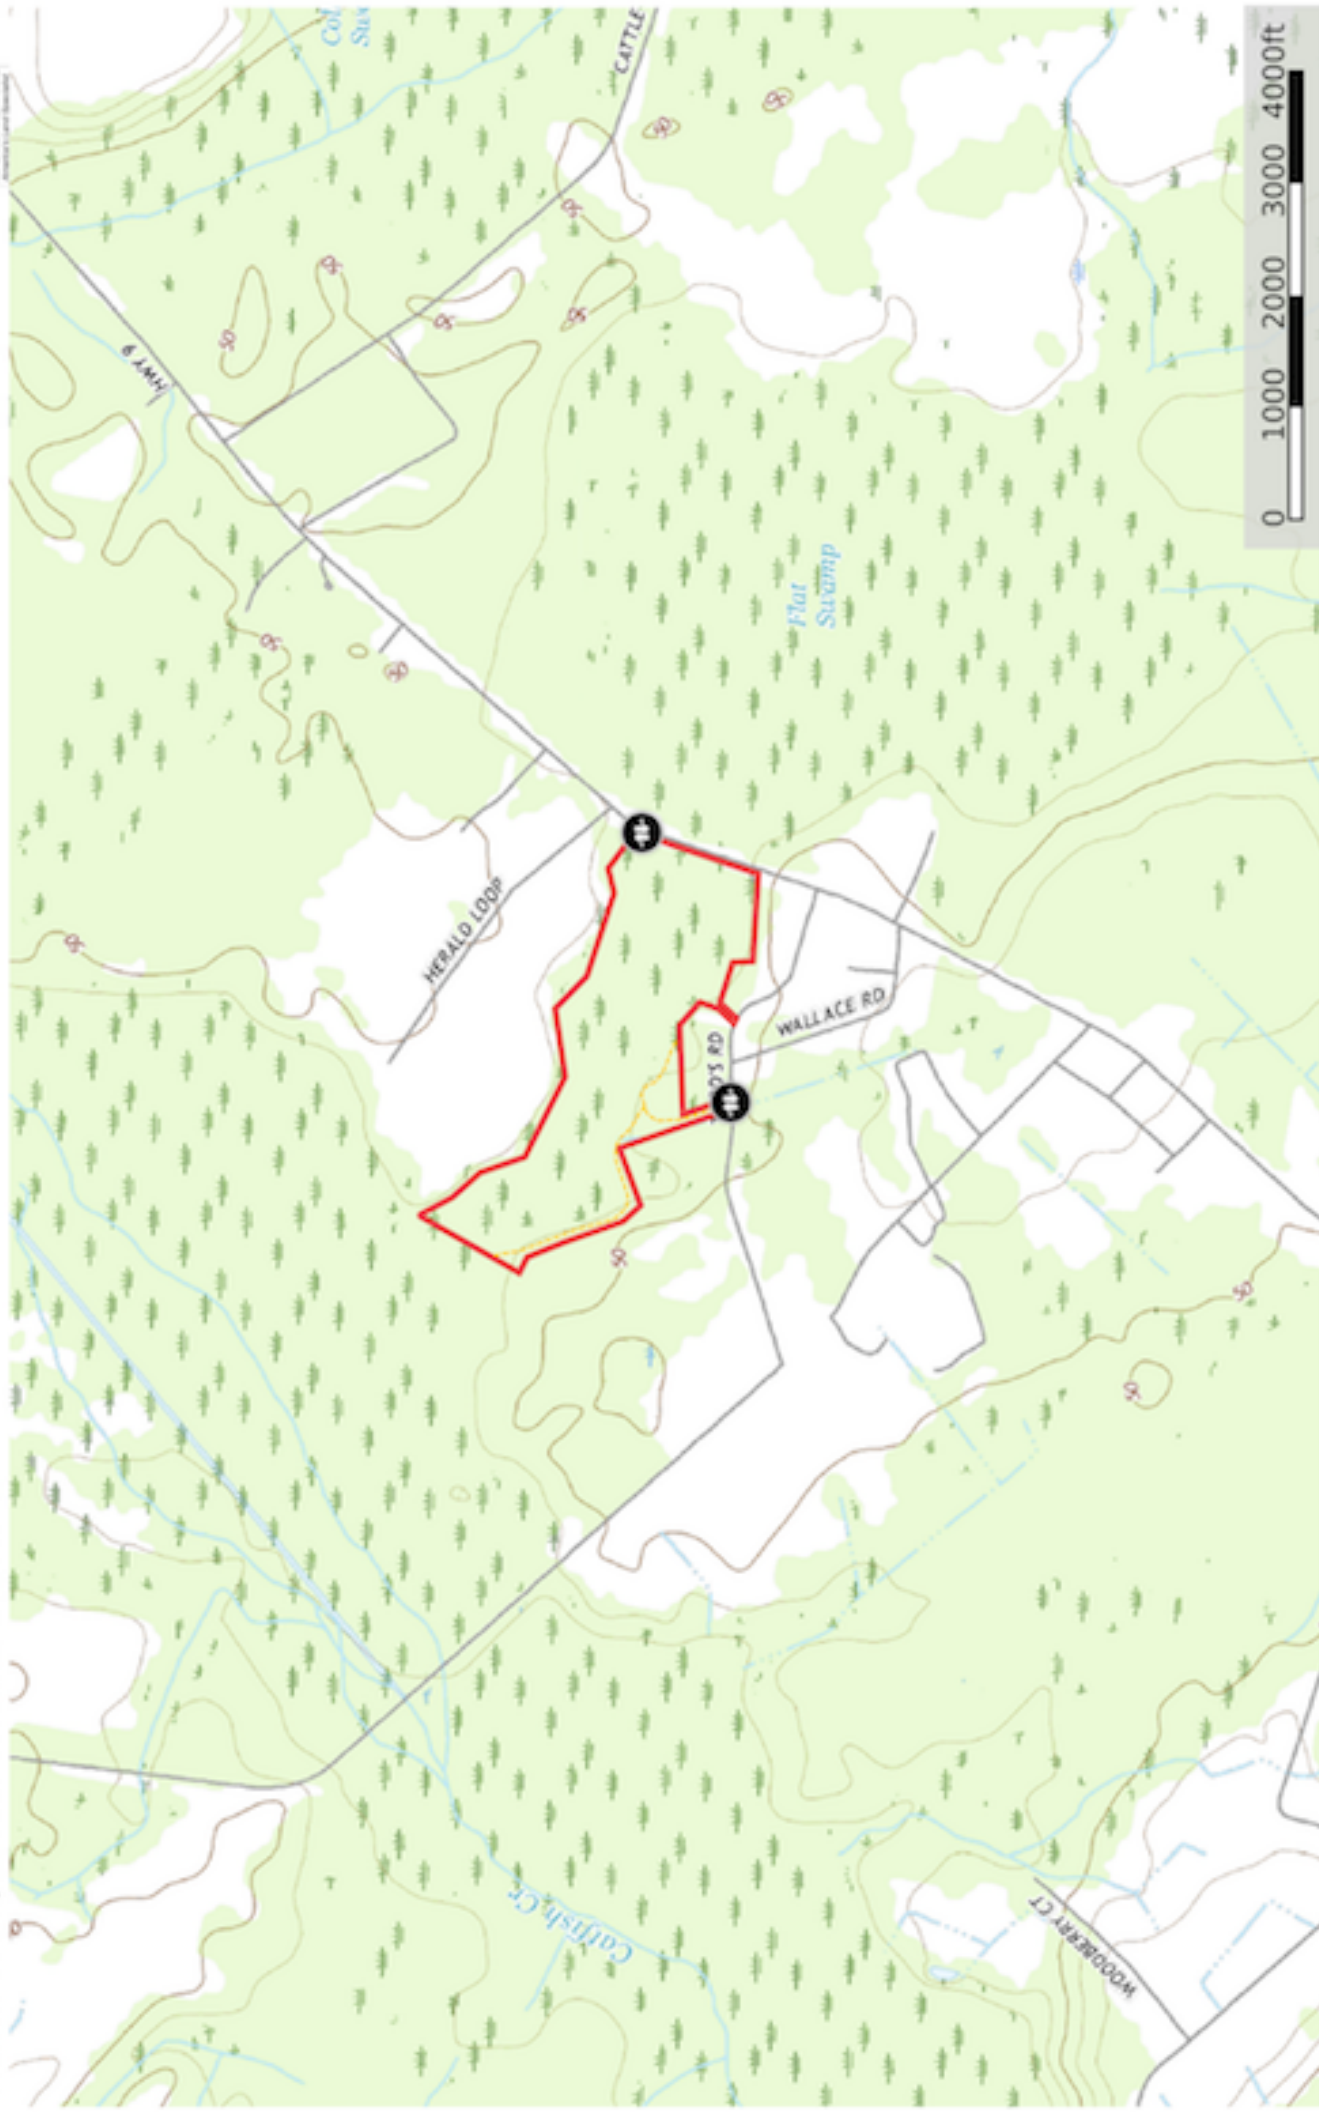

102 acres Todd Road Marion Co JB
Marion County, South Carolina, 102 AC +/-

- Gate
- Road / Trail
- Boundary

The information contained herein was obtained from sources deemed to be reliable. Mossy Oak Properties makes no warranties or guarantees as to the completeness or accuracy thereof.