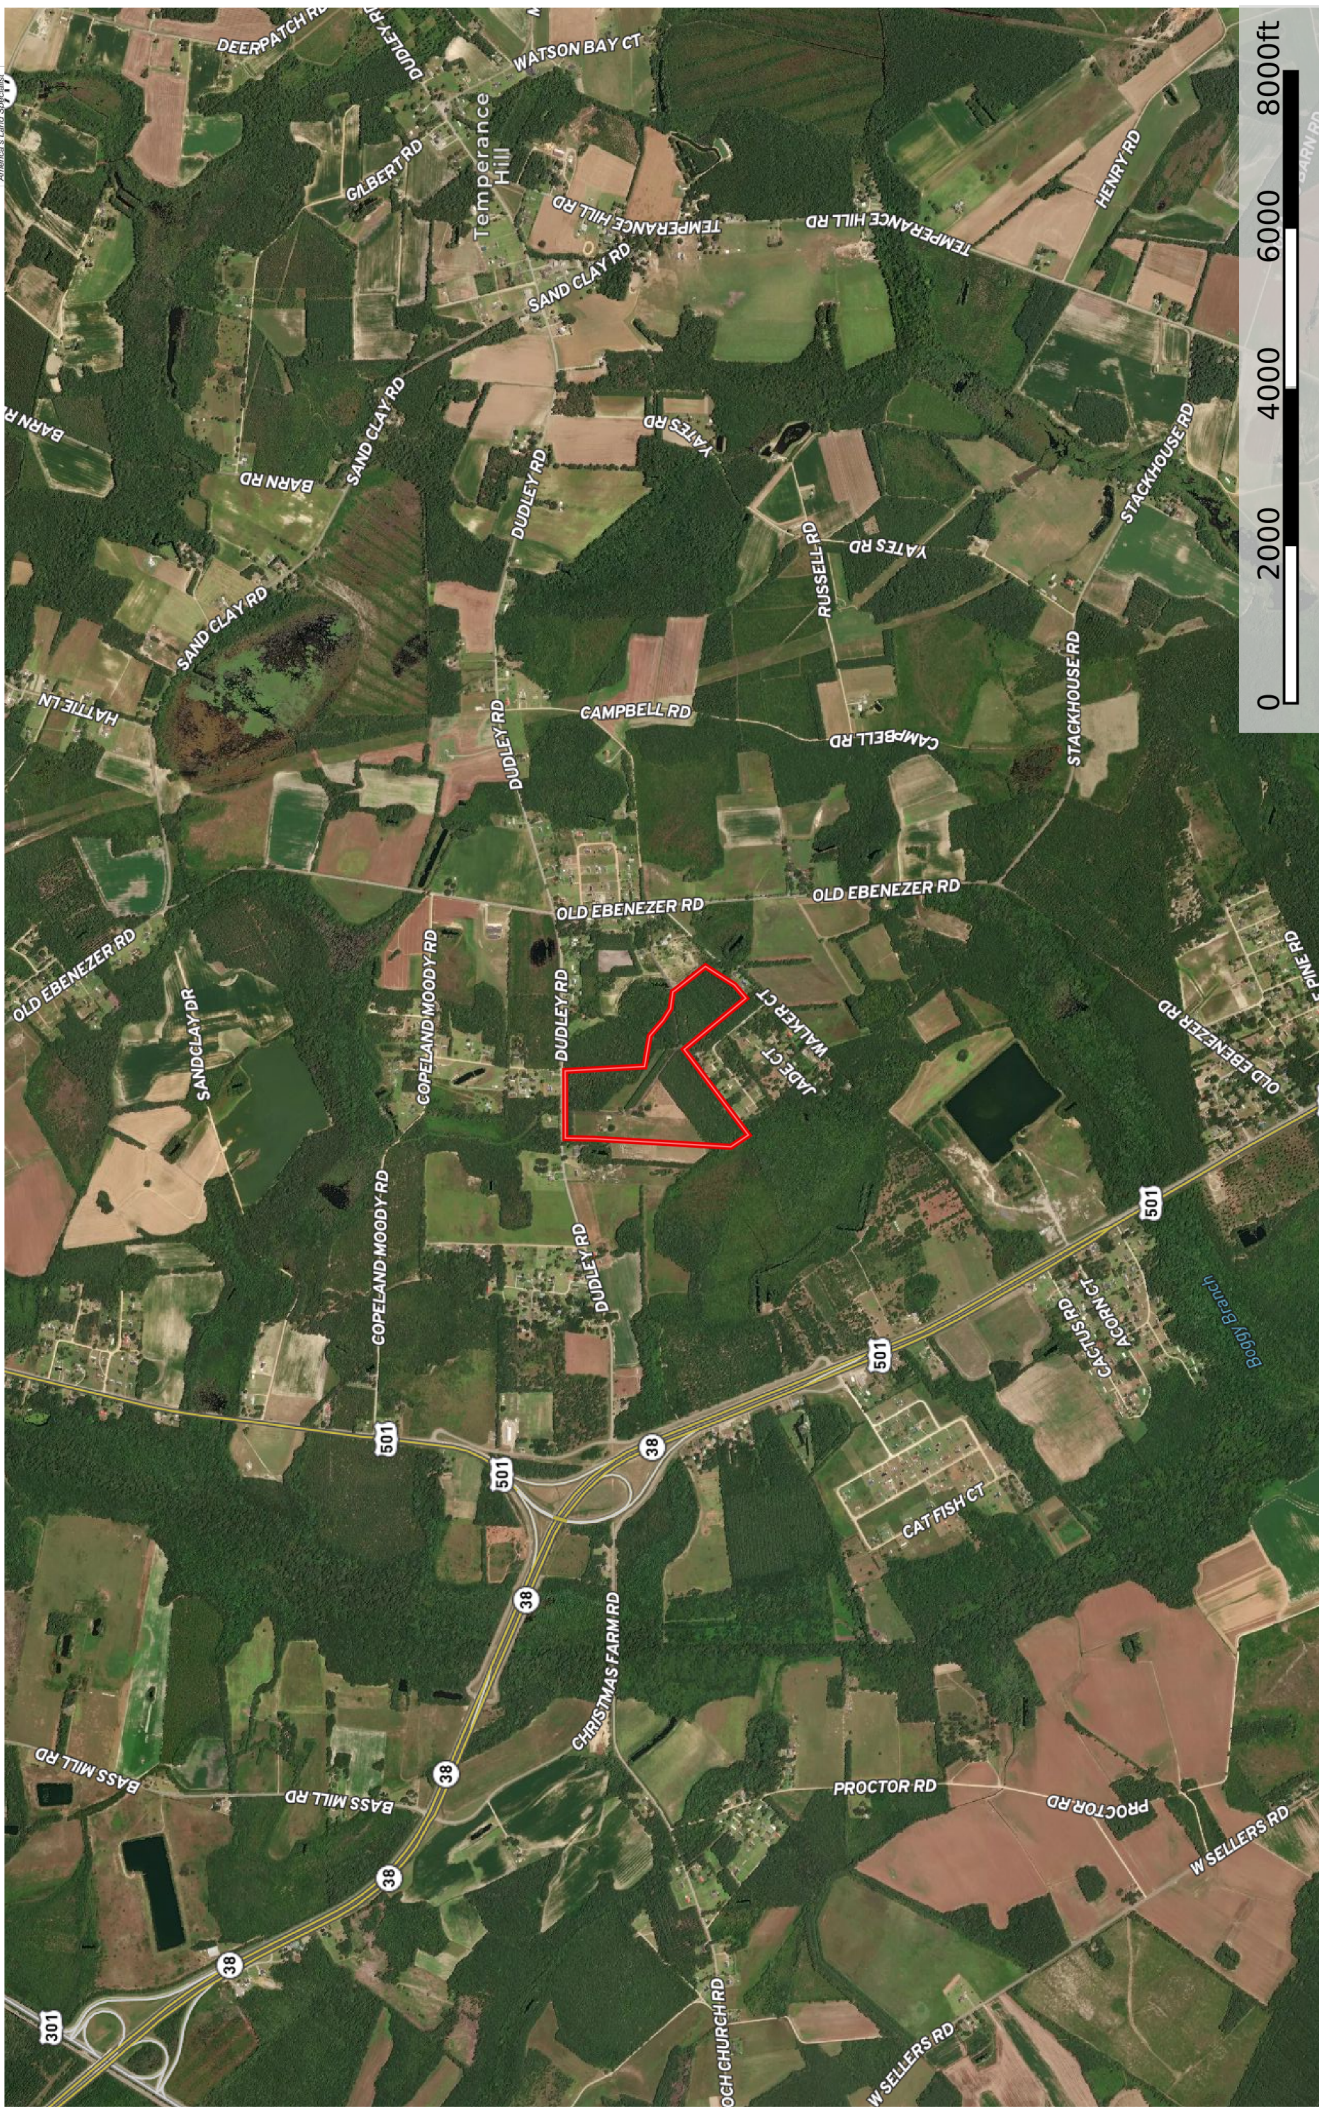

61.57 Dudley Rd Register Marion WW
 Marion County, South Carolina, 61.57 AC +/-

The information contained herein was obtained from sources deemed to be reliable. MapRight Services makes no warranties or guarantees as to the completeness or accuracy thereof.