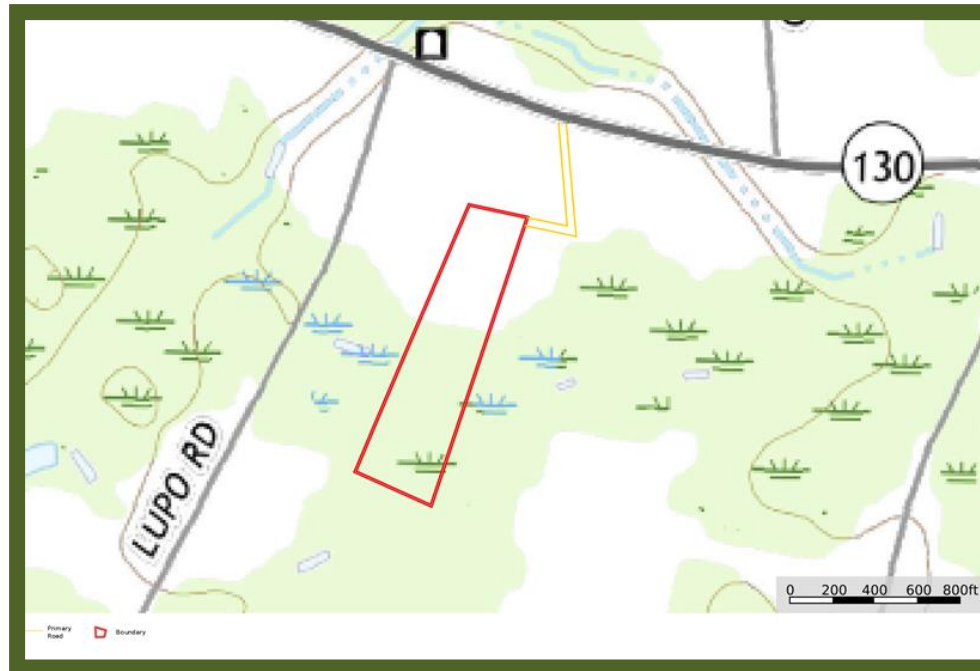

# Highway 130 Mini Farm Topographical Map

Marty Lanier  
(910) 617-4326  
mlanier@mossyoakproperties.com

Owners and owner's agents make no claims as to the accuracy of this map. This is not an official survey.