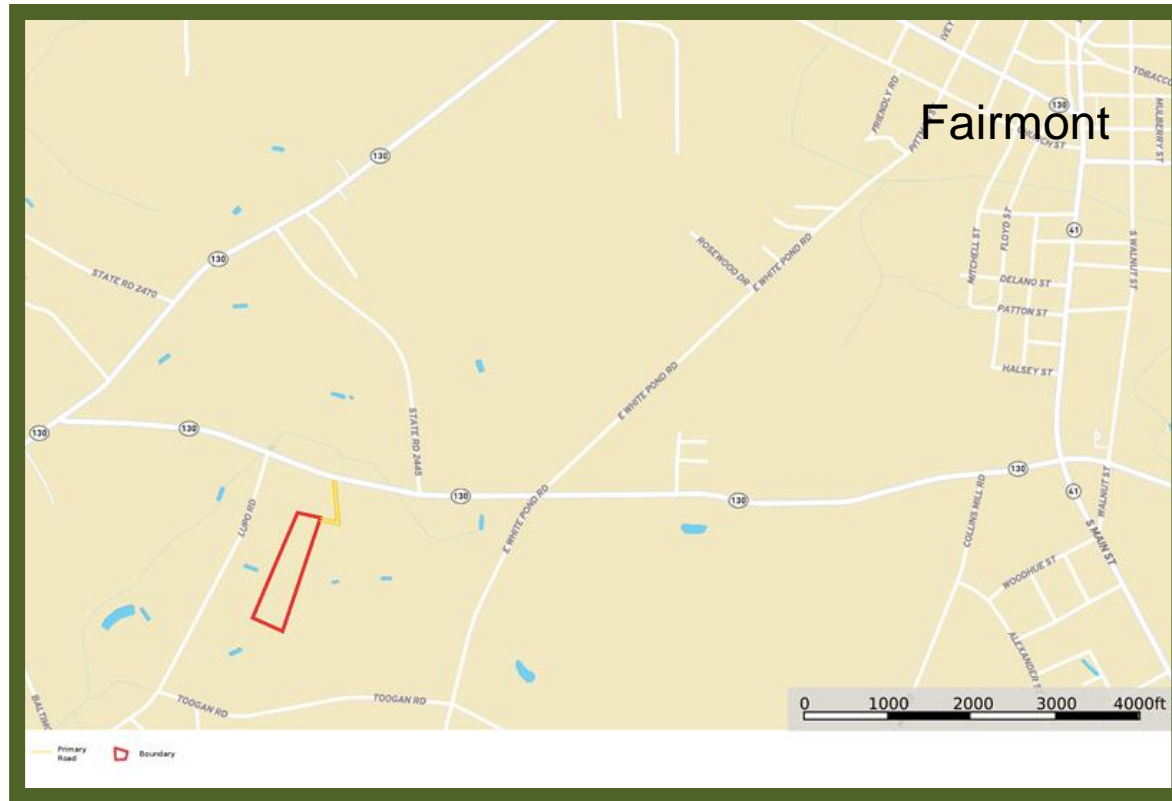

Highway 130 Mini Farm Location Map

Marty Lanier
(910) 617-4326
mlanier@mossyoakproperties.com

Owners and owner's agents make no claims as to the accuracy of this map. This is not an official survey.