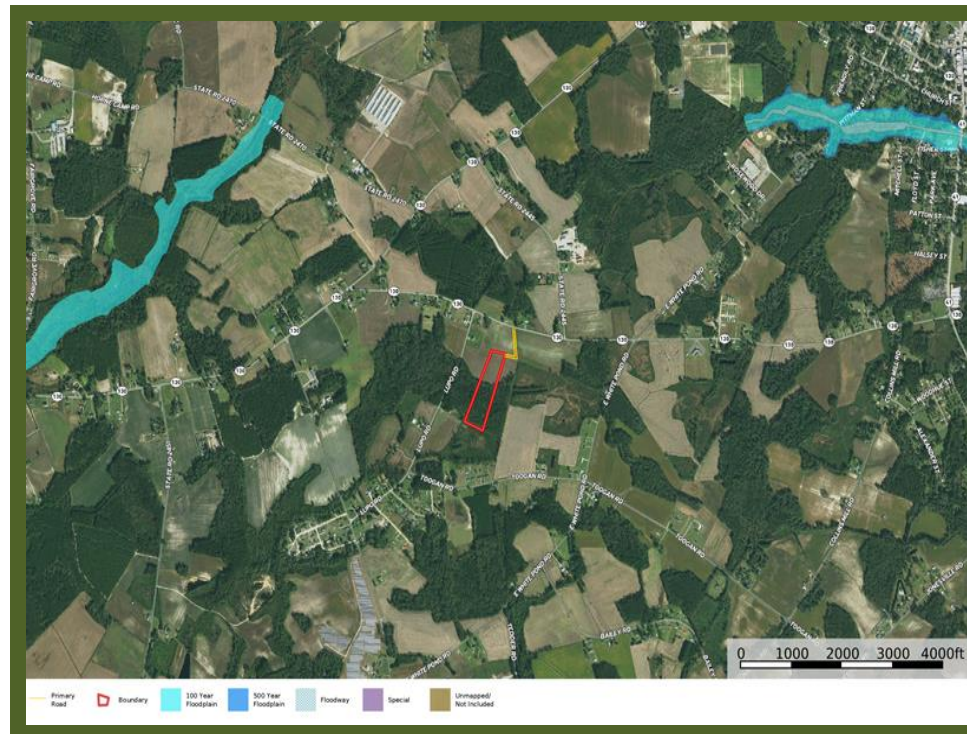

Highway 130 Mini Farm Flood Zone Map

Marty Lanier
(910) 617-4326
mlanier@mossyoakproperties.com

Owners and owner's agents make no claims as to the accuracy of this map. This is not an official survey.