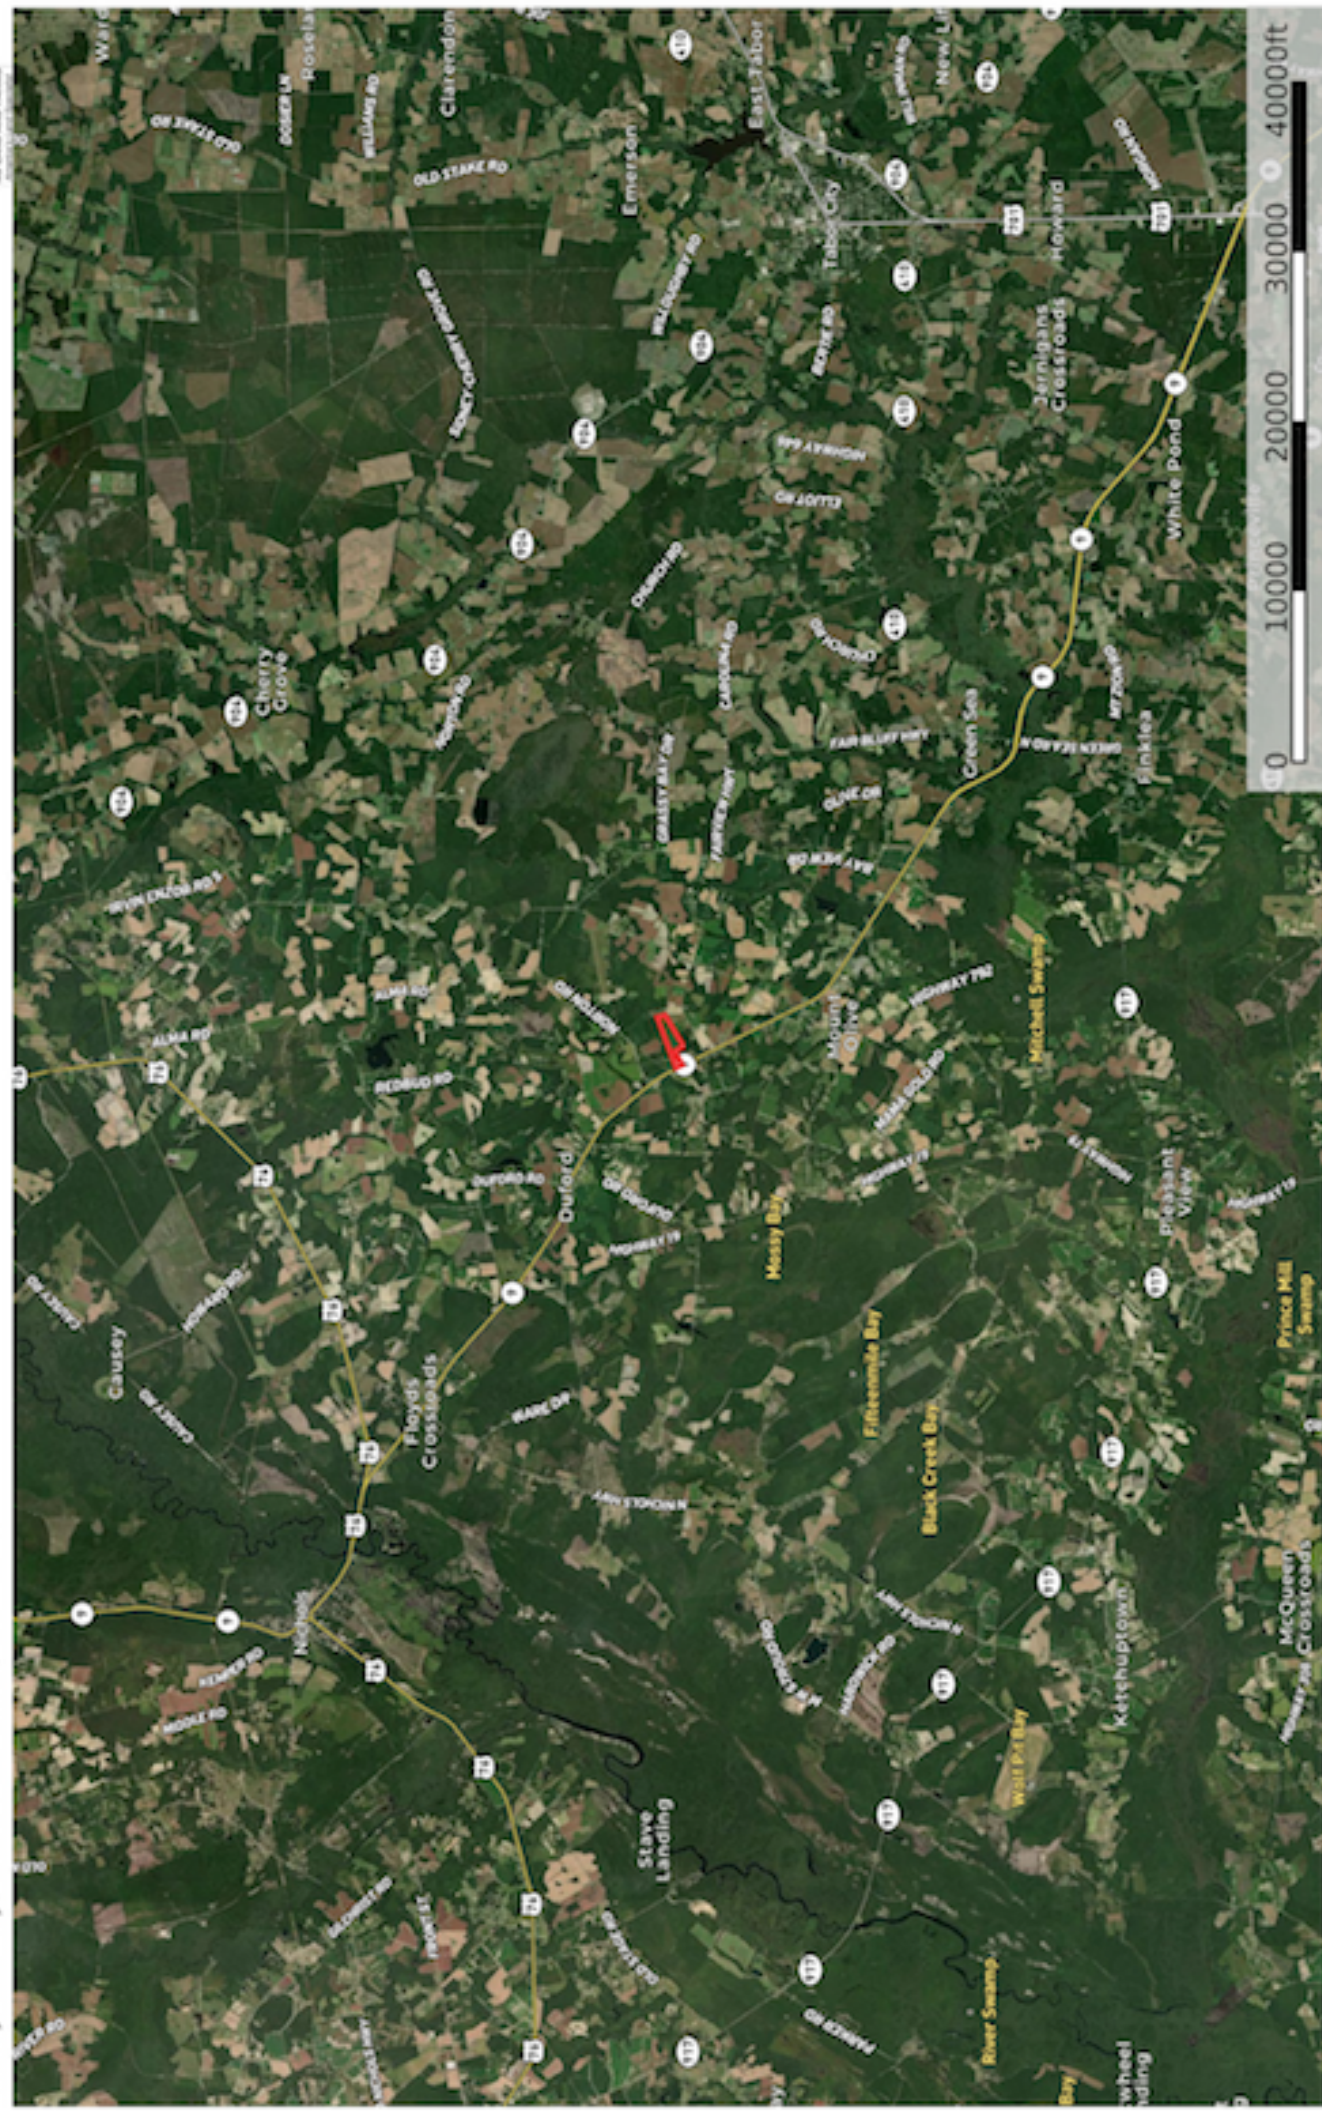

# 39 Ac Duford Tract Horry JB

Horry County, South Carolina, 39 AC +/-

The information contained herein was obtained from sources deemed to be reliable. Mapbox Services makes no warranties or guarantees regarding the completeness or accuracy thereof.